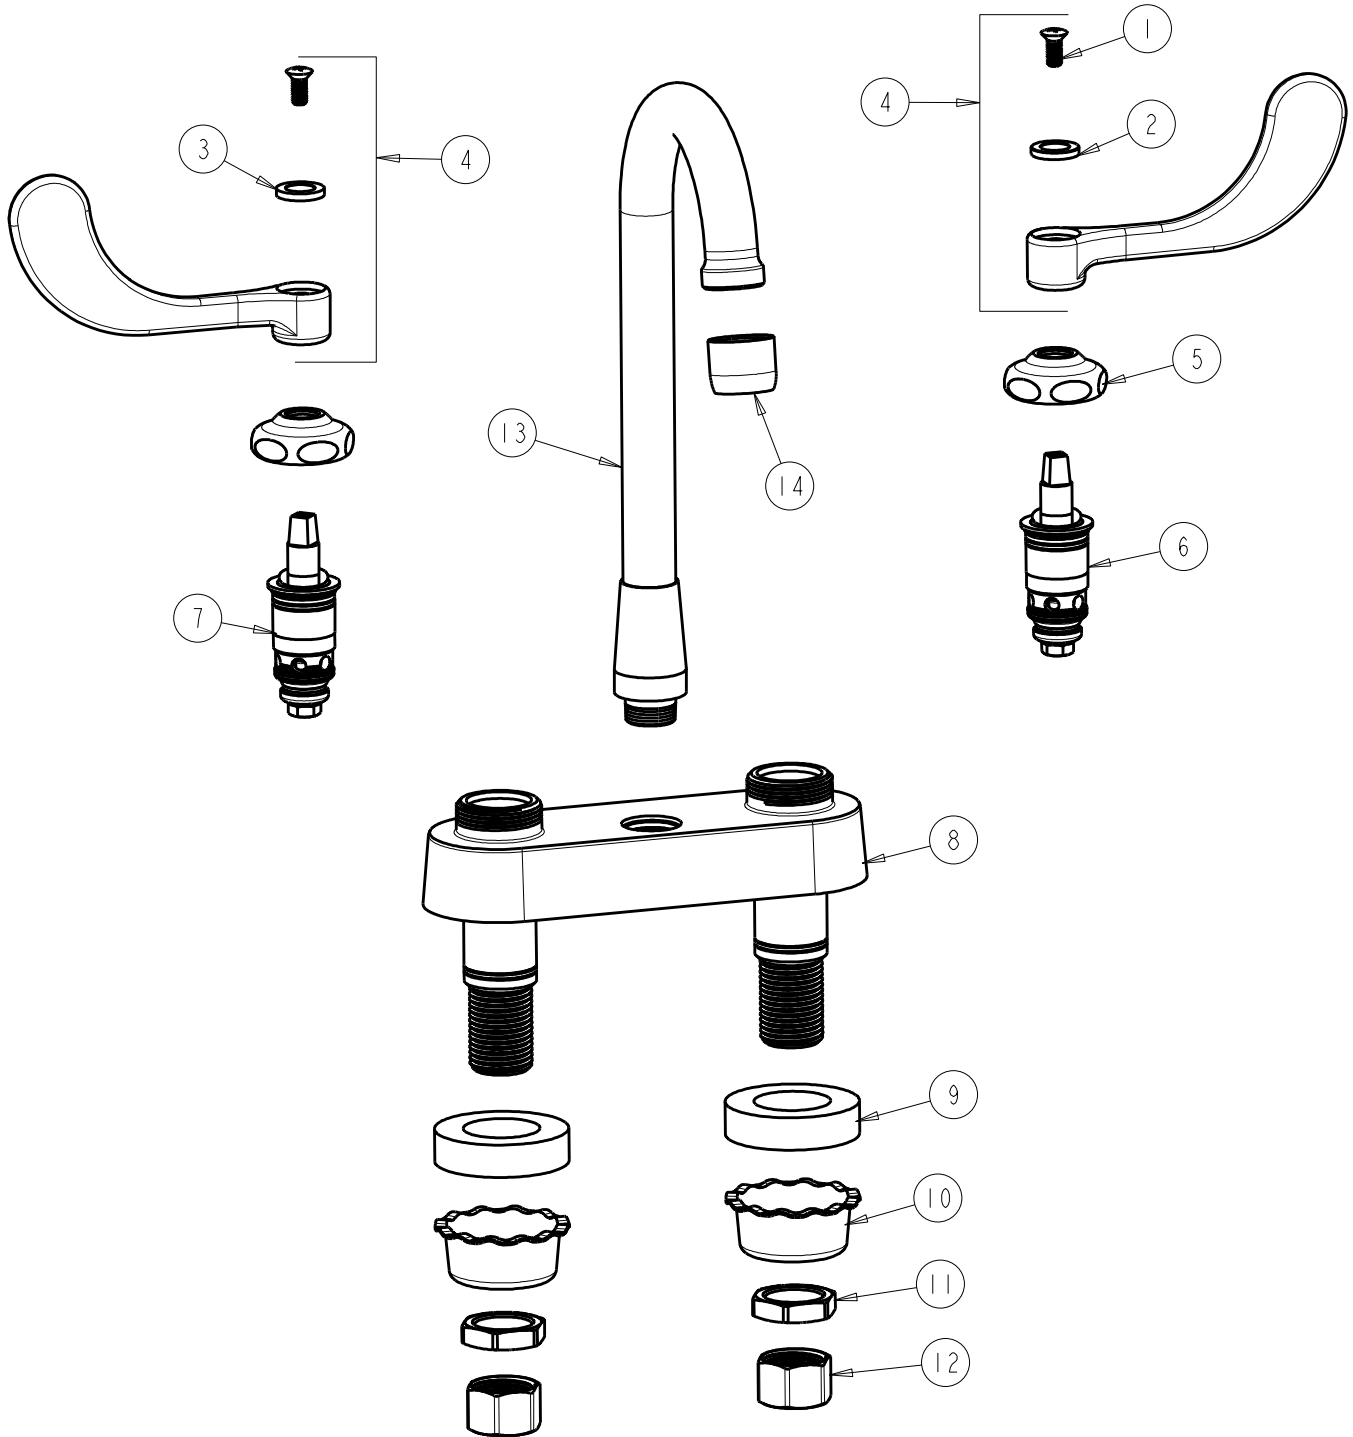

CHICAGO FAUCETS
a Geberit company

2100 South Clearwater Drive
Des Plaines, IL 60018
Phone: 847-803-5000
Fax: 847-803-5454
www.chicagofaucets.com

FOR TECHNICAL ASSISTANCE
1-800-TEC-TRUE (1-800-832-8783)

REPAIR PARTS

BY: SID DATE: 12-05-11
CHK: *[Signature]* REV:

FITTING NO.

895-317RGD1E35ABCP

SUBMITTED MODEL NO.

ITEM NO.

ITEM	PART NO.	DESCRIPTION	ITEM	PART NO.	DESCRIPTION
1	420-010JKRCF	SCREW, 10-32 UNC PH 1/2	8	---	VALVE BODY (NOT SOLD SEPARATELY)
2	633-123JKNF	INDEX BUTTON (BLUE)	9	555-313JKNF	WASHER
3	633-023JKNF	INDEX BUTTON (RED)	10	1797-114JKNF	BASIN COCK WASHER
4	317-PRJKCP	HANDLE, 4" WRISTBLADE (PAIR)	11	49-004JKRBF	LOCKNUT
5	1-214JKCP	CAP	12	49-005JKRBF	COUPLING NUT
6	1-099XTJKABNF	QUATURN CARTRIDGE (RH)	13	GNRGD1JKCP	SPOUT ASSEMBLY
7	1-100XTJKABNF	QUATURN CARTRIDGE (LH)	14	E35JKCP	SOFTFLO AERATOR 1.5 GPM