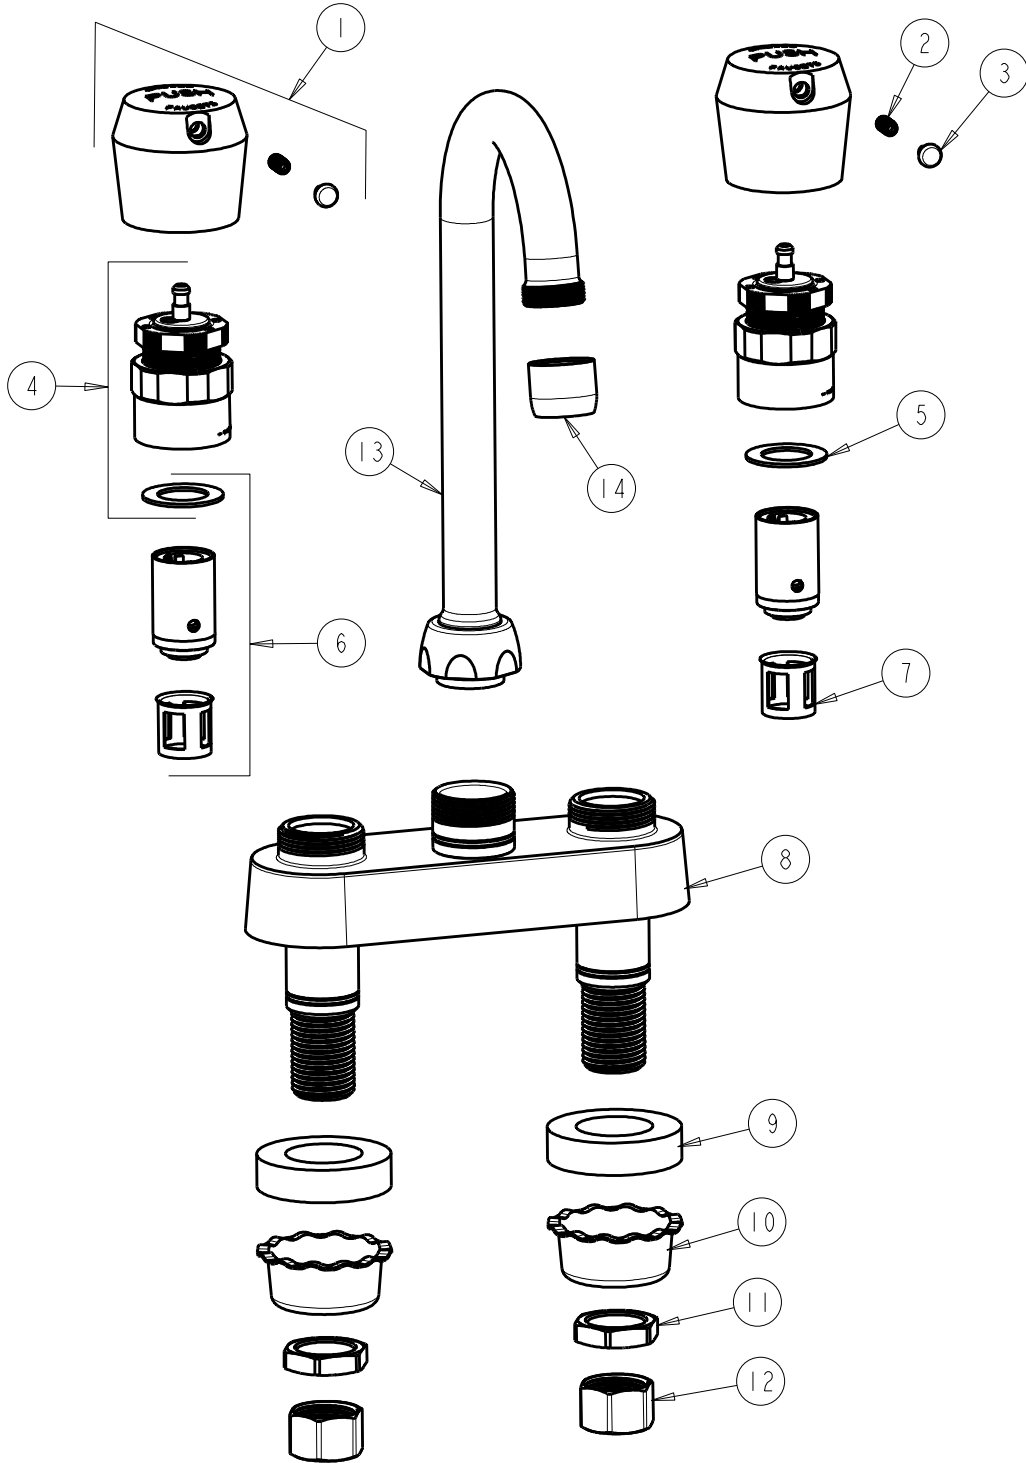

CHICAGO FAUCETS

a Geberit company

2100 South Clearwater Drive
Des Plaines, IL 60018
Phone: 847-803-5000
Fax: 847-803-5454
www.chicagofaucets.com

FOR TECHNICAL ASSISTANCE
1-800-TEC-TRUE (1-800-832-8783)

REPAIR PARTS

BY: SID DATE: 12-05-11
CHK: [Signature] REV:

FITTING NO.

895-E35-665ABCP

SUBMITTED MODEL NO.

ITEM NO.

ITEM	PART NO.	DESCRIPTION	ITEM	PART NO.	DESCRIPTION
1	665-PSHJKCP	HANDLE, PUSH CAP	8	---	VALVE BODY (NOT SOLD SEPARATELY)
2	665-116JKNF	SET SCREW	9	555-313JKNF	WASHER
3	665-309KJKNF	BUTTONS, HOT AND COLD	10	1797-114JKNF	BASIN COCK WASHER
4	665-190KJKNF	ACTUATOR ASSEMBLY	11	49-004JKRBF	LOCKNUT
5	665-011JKNF	WASHER, SEALING	12	49-005JKRBF	COUPLING NUT
6	671-XJKNF	METERING VALVE CARTRIDGE	13	GN1AJKCP	SPOUT
7	667-402JKNF	MVP FILTER	14	E35JKCP	SOFTFLO AERATOR 1.5 GPM