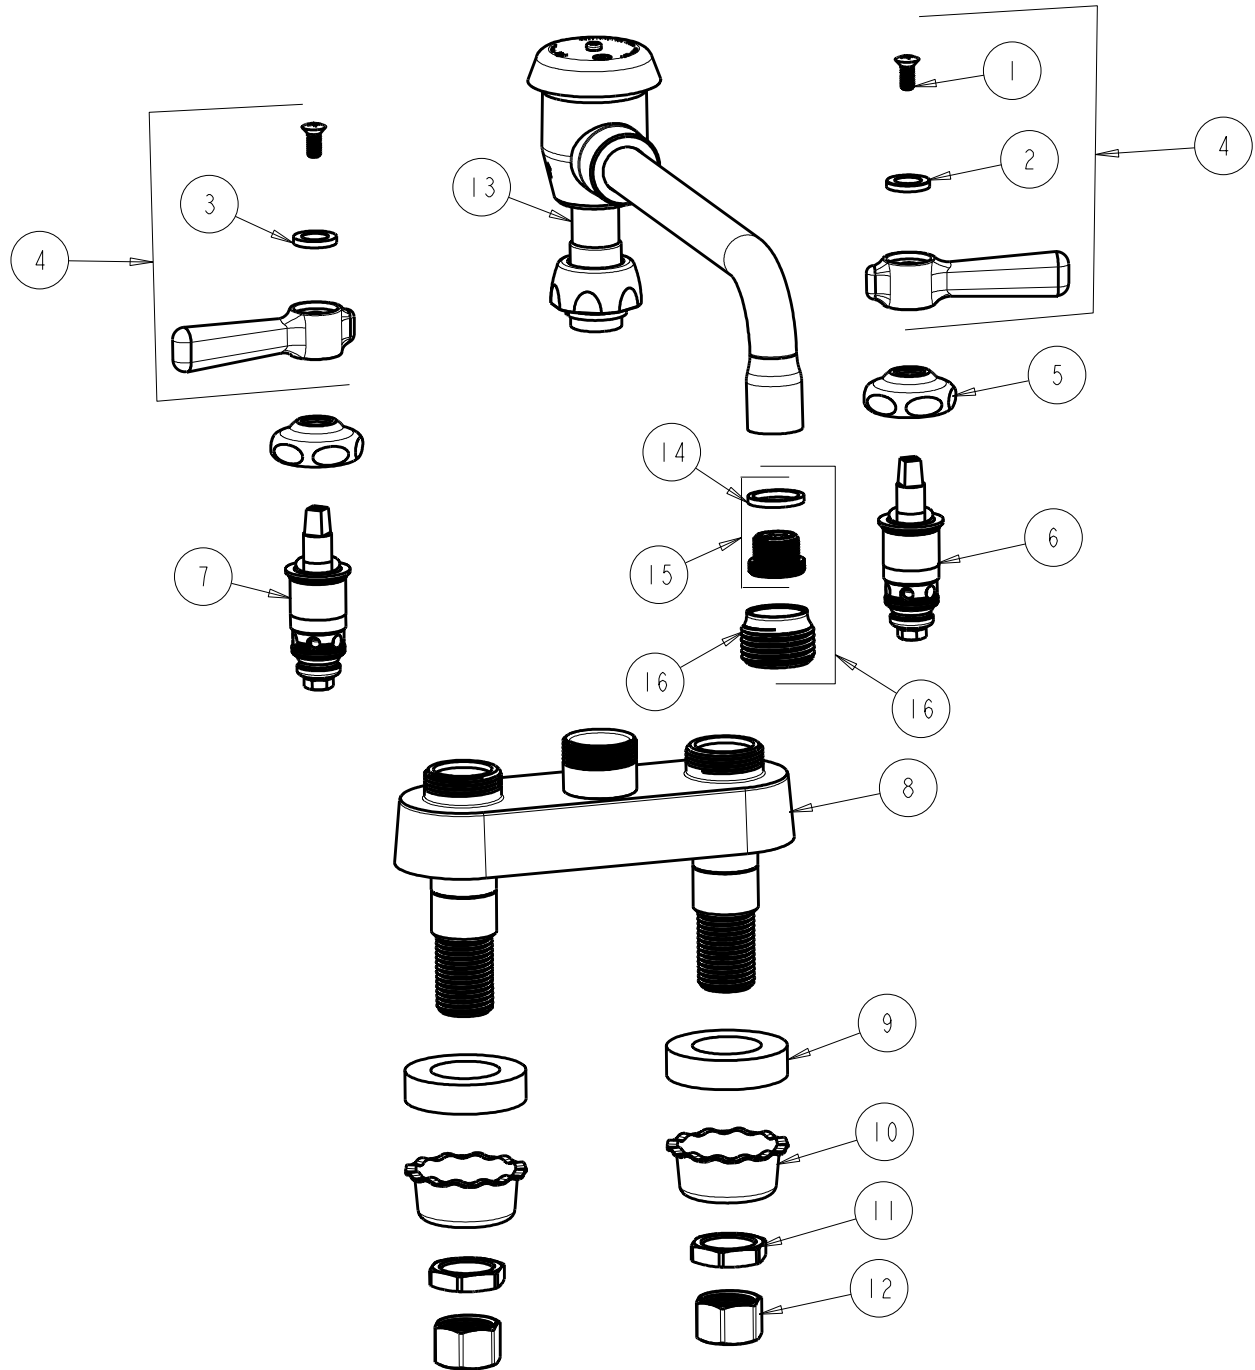

CHICAGO FAUCETS
a Geberit company

2100 South Clearwater Drive
Des Plaines, IL 60018
Phone: 847-803-5000
Fax: 847-803-5454
www.chicagofaucets.com

REPAIR PARTS

FITTING NO.

895-L8BVBE2-2CP

SUBMITTED MODEL NO.

BY: SID DATE: 12-05-11

CHK: *[Signature]* REV:

ITEM NO.

FOR TECHNICAL ASSISTANCE
1-800-TEC-TRUE (1-800-832-8783)

ITEM	PART NO.	DESCRIPTION	ITEM	PART NO.	DESCRIPTION
1	420-010JKRCF	SCREW, 10-32 UNC PH 1/2	10	1797-114JKNF	BASIN COCK WASHER
2	633-123JKNF	INDEX BUTTON (BLUE)	11	49-004JKRBF	LOCKNUT
3	633-023JKNF	INDEX BUTTON (RED)	12	49-005JKRBF	COUPLING NUT
4	369-PRJKCP	LEVER HANDLE ASSEMBLY (PAIR)	13	L8BVBJKCP	VACUUM BREAKER SWING SPOUT
5	1-214JKCP	CAP	14	229-003JKNF	WASHER
6	1-099XTJKNF	QUATURN CARTRIDGE (RH)	15	K2JKRCF	ADAPTER w/WASHER
7	1-100XTJKNF	QUATURN CARTRIDGE (LH)	16	E2JKRCF	3/4 MALE HOSE THREAD OUTLET
8	---	VALVE BODY (NOT SOLD SEPARATELY)	17	E2-2JKRCF	OUTLET WITH ADAPTER
9	555-313JKNF	WASHER			