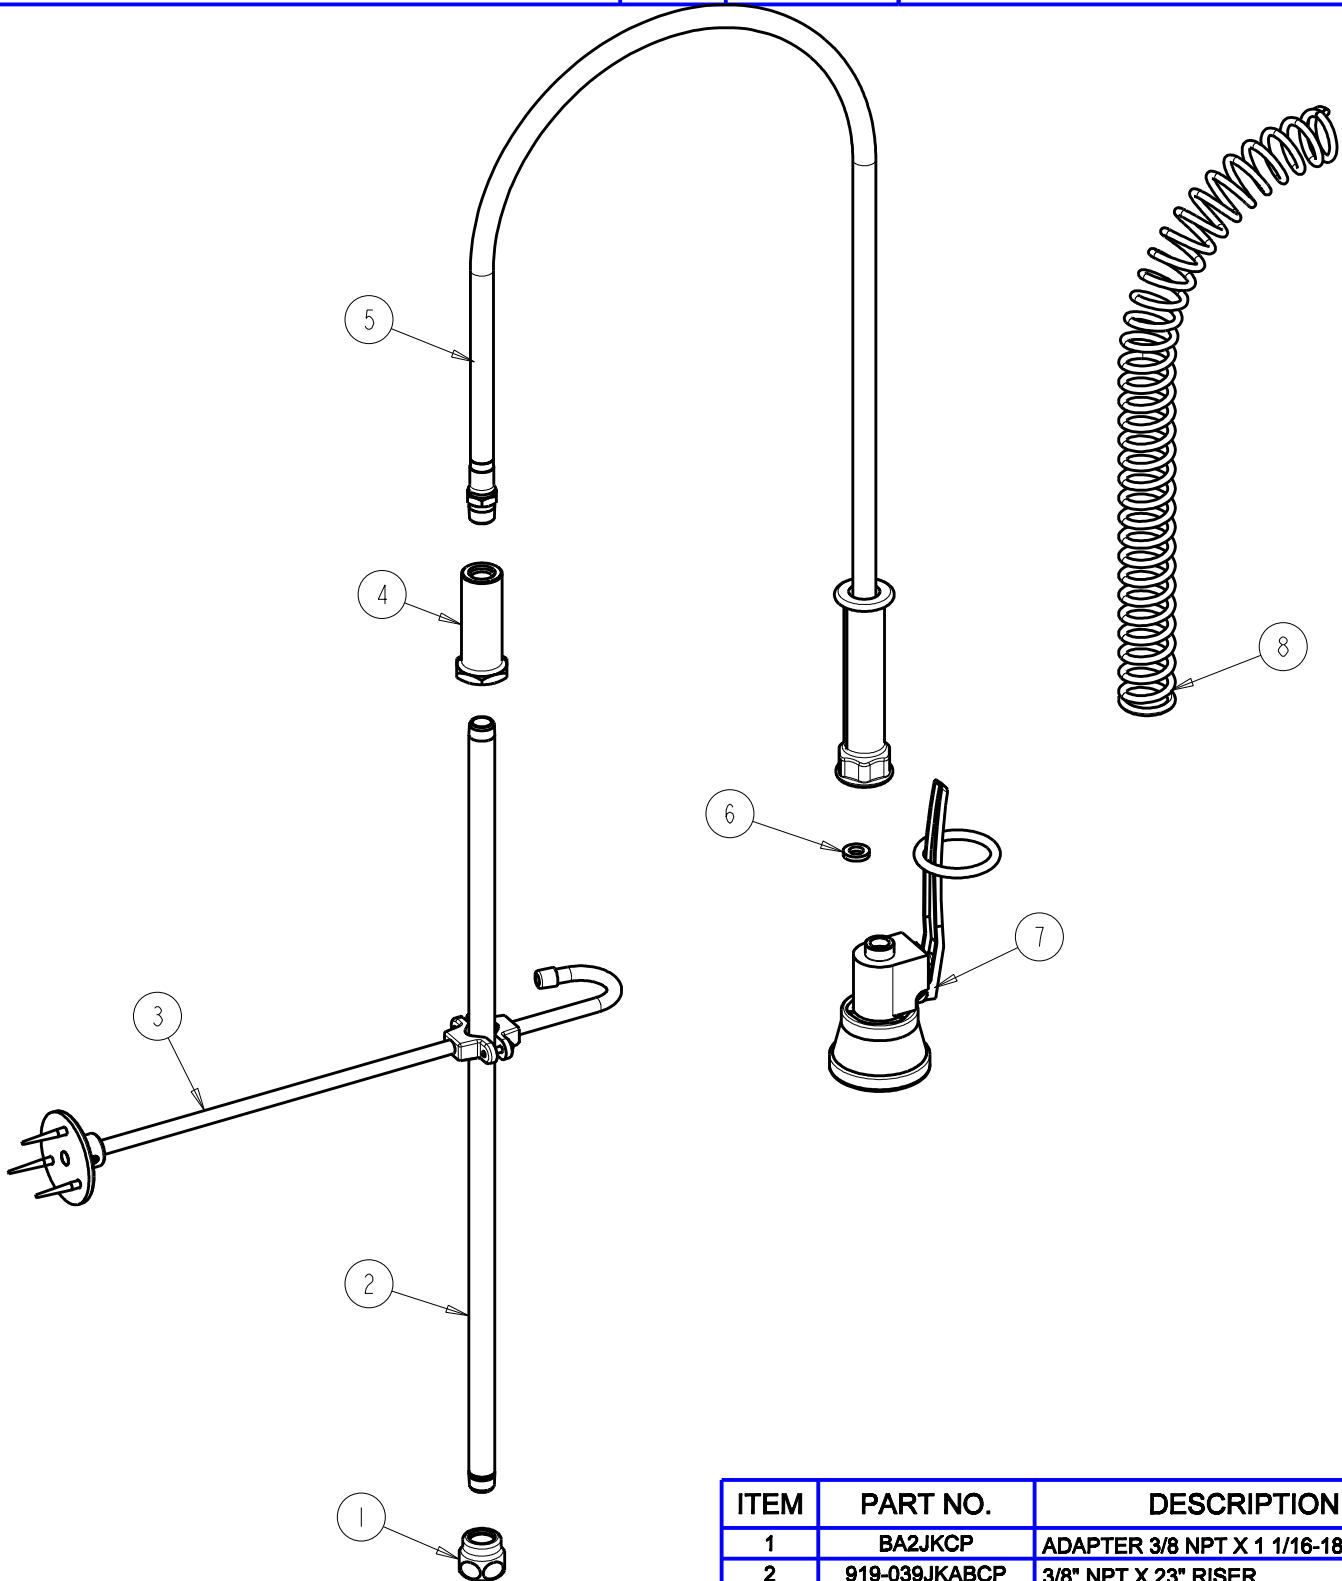

BY: SID DATE: 10-21-11

CHK:  REV:

FITTING NO.

919-STFABCP

SUBMITTED MODEL NO.

ITEM NO.

ITEM	PART NO.	DESCRIPTION
1	BA2JKCP	ADAPTER 3/8 NPT X 1 1/16-18 UNEF
2	919-039JKABCP	3/8" NPT X 23" RISER
3	902-MHJKCP	PIPE STRAP AND HOOK ASSEMBLY
4	919-038JKCP	GUIDE SHANK
5	83-44ABNF	44" HOSE AND HANDLE ASSEMBLY
6	919-243JKNF	GASKET, .685 X .375 X .125
7	99TF	TRIPLE FORCE PRE-RINSE VALVE
8	919-014JKCP	SPRING