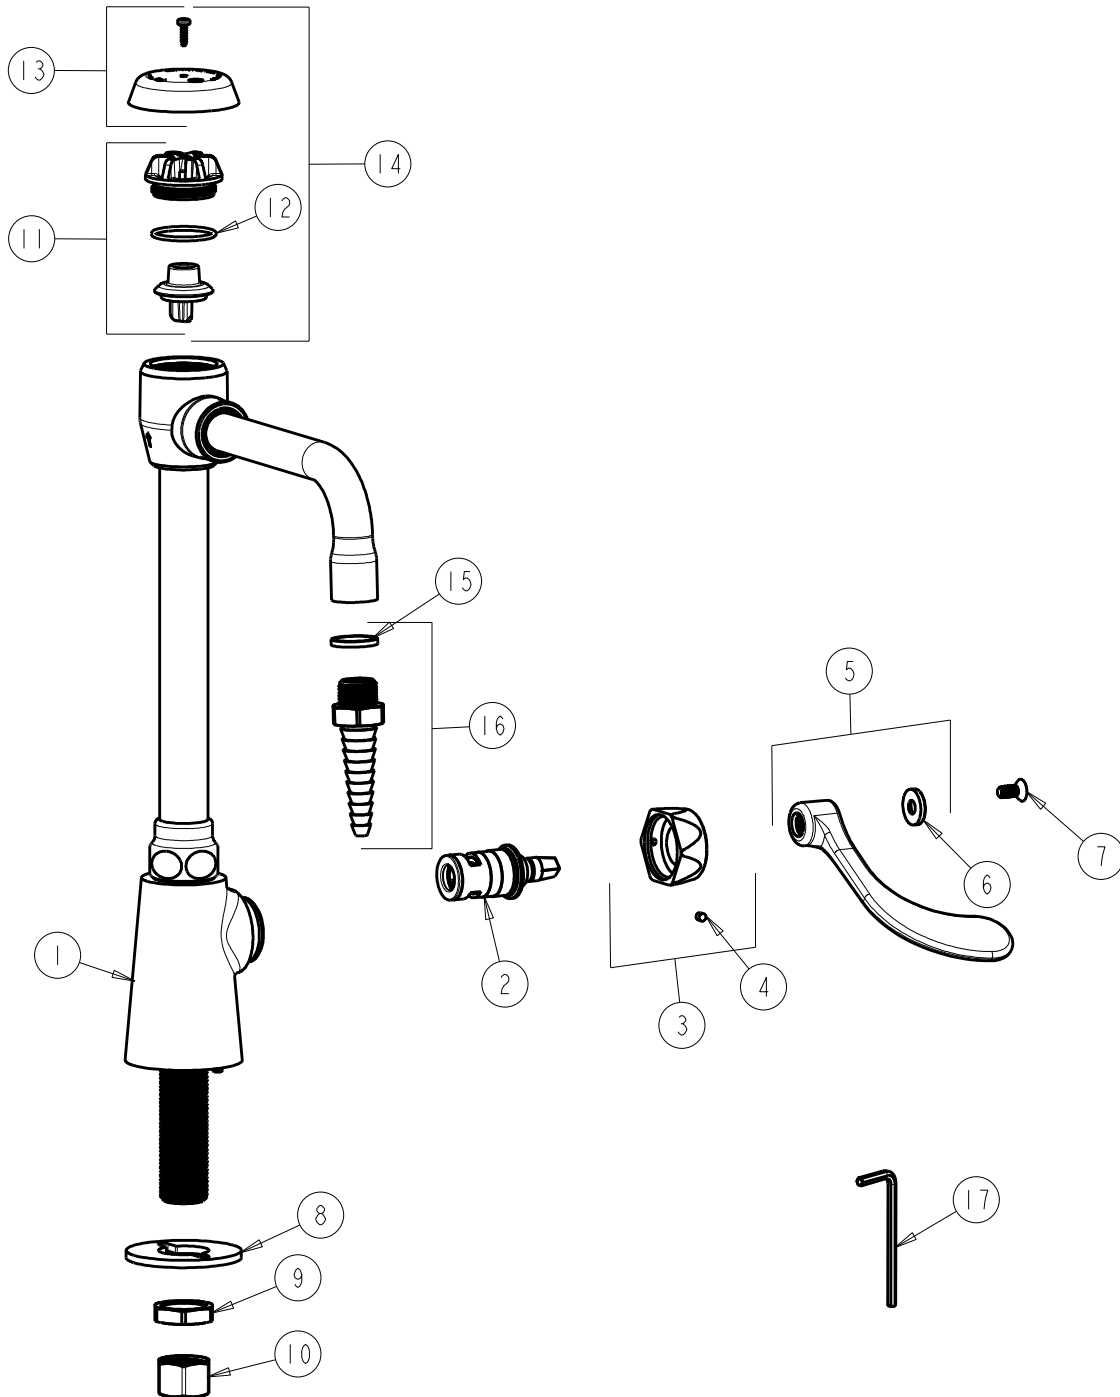

CHICAGO FAUCETS
a Geberit company

2100 South Clearwater Drive
Des Plaines, IL 60018
Phone: 847-803-5000
Fax: 847-803-5454
www.chicagofaucets.com

REPAIR PARTS

FITTING NO.

928-VR317XKCP

SUBMITTED MODEL NO.

BY: SID DATE: 05-22-12

CHK: *[Signature]* REV:

ITEM NO.

FOR TECHNICAL ASSISTANCE
1-800-TEC-TRUE (1-800-832-8783)

ITEM	PART NO.	DESCRIPTION	ITEM	PART NO.	DESCRIPTION
1	—	VALVE BODY (NOT SOLD SEPARATELY)	10	49-005JKRBF	COUPLING NUT
2	1-099XKJKNF	RH CERAMIC CARTRIDGE	11	892-302KJKNF	VACUUM BREAKER REPAIR KIT
3	444-105JKCP	VP CAP NUT WITH VR SCREW	12	80-007JKNF	O RING 0.989 X .070
4	1332-005JKNF	SCREW, VANDAL RESISTANT	13	892-254KJKCP	VACUUM BREAKER COVER w/SCREW
5	317-COLDJKCP	WRISTBLADE HANDLE	14	892-402KJKNF	KIT, VACUUM BREAKER ASSEMBLY
6	633-123JKNF	INDEX BUTTON (BLUE)	15	229-003JKNF	WASHER
7	420-020JKNF	SCREW, 1/8 FLAT HEX HEAD X 1/2	16	E7JKCP	SERRATED HOSE NOZZLE
8	807-112JKNF	WASHER	17	420-022JKNF	VANDAL PROOF WRENCH, 1/8 HEX
9	49-004JKRBF	LOCKNUT			