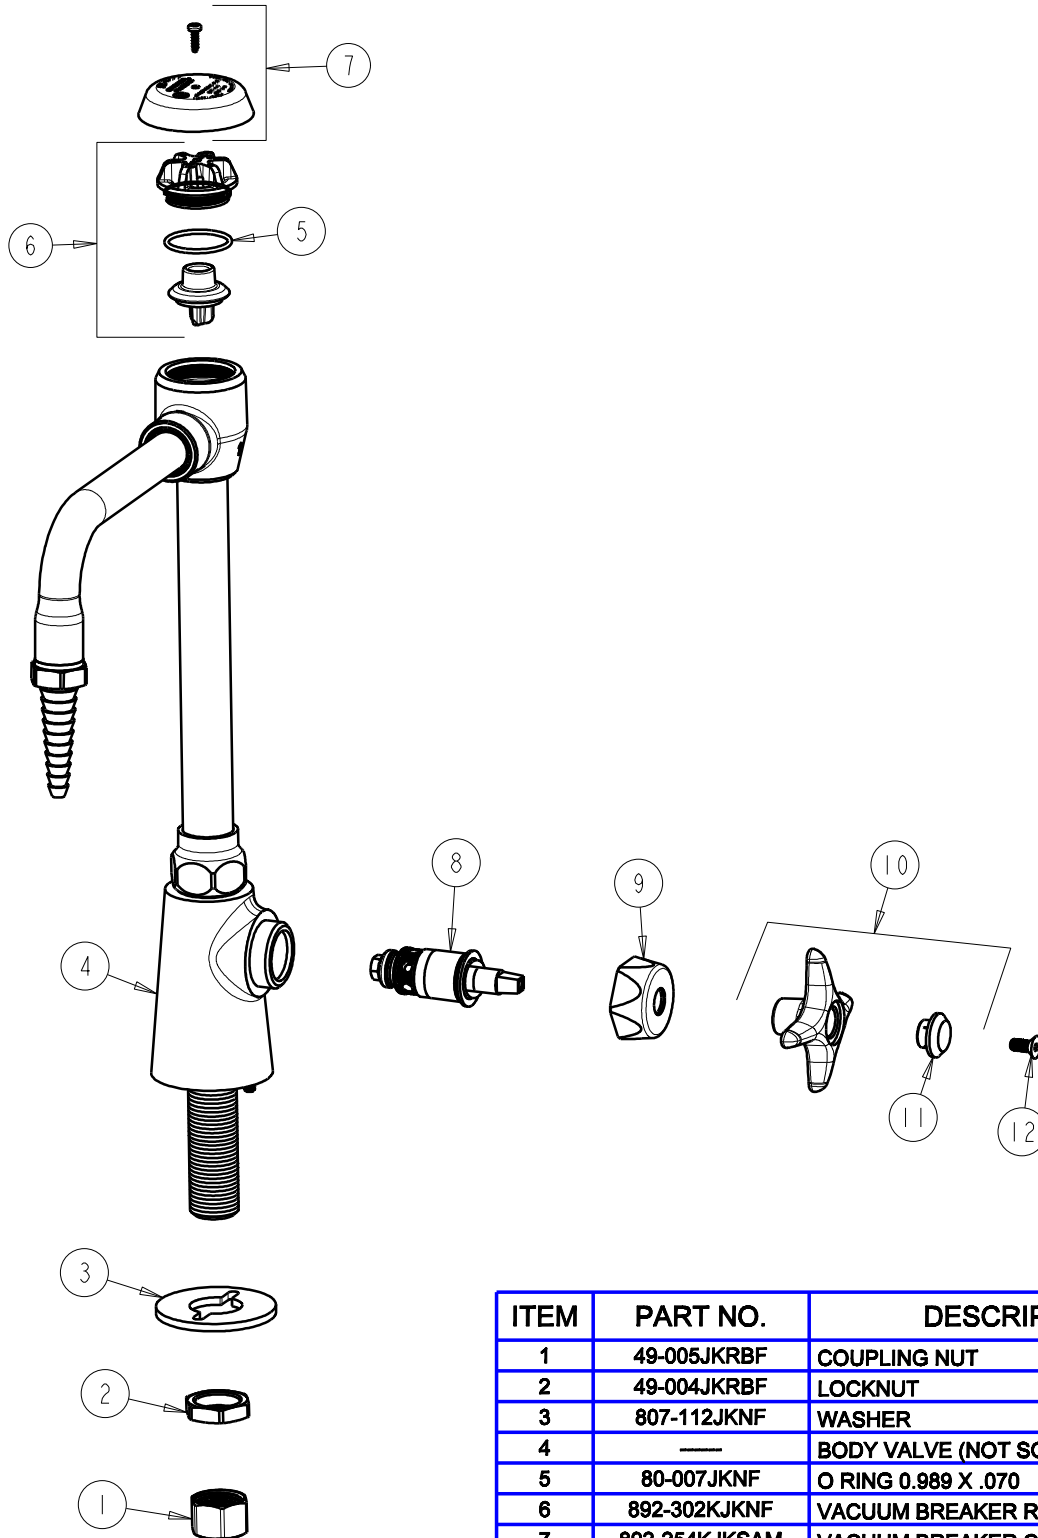

BY: JAR DATE: 09-14-09
CHK: *JAR* REV:

FITTING NO.

928-VRSAM

SUBMITTED MODEL NO.

ITEM NO.

ITEM	PART NO.	DESCRIPTION
1	49-005JKRBF	COUPLING NUT
2	49-004JKRBF	LOCKNUT
3	807-112JKNF	WASHER
4	—	BODY VALVE (NOT SOLD SEPARATELY)
5	80-007JKNF	O RING 0.989 X .070
6	892-302KJKNF	VACUUM BREAKER REPAIR KIT
7	892-254KJKSAM	VACUUM BREAKER COVER w/SCREW
8	217-XTLHJKNF	CARTRIDGE, SLO-COMPRESSION
9	444-005JKSAM	CAP
10	204-CWJKSAM	HANDLE ASSEMBLY
11	216-178JKNF	BUTTON 'CW'
12	420-020JKNF	SCREW, 1/8 FLAT HEX HEAD X 1/2