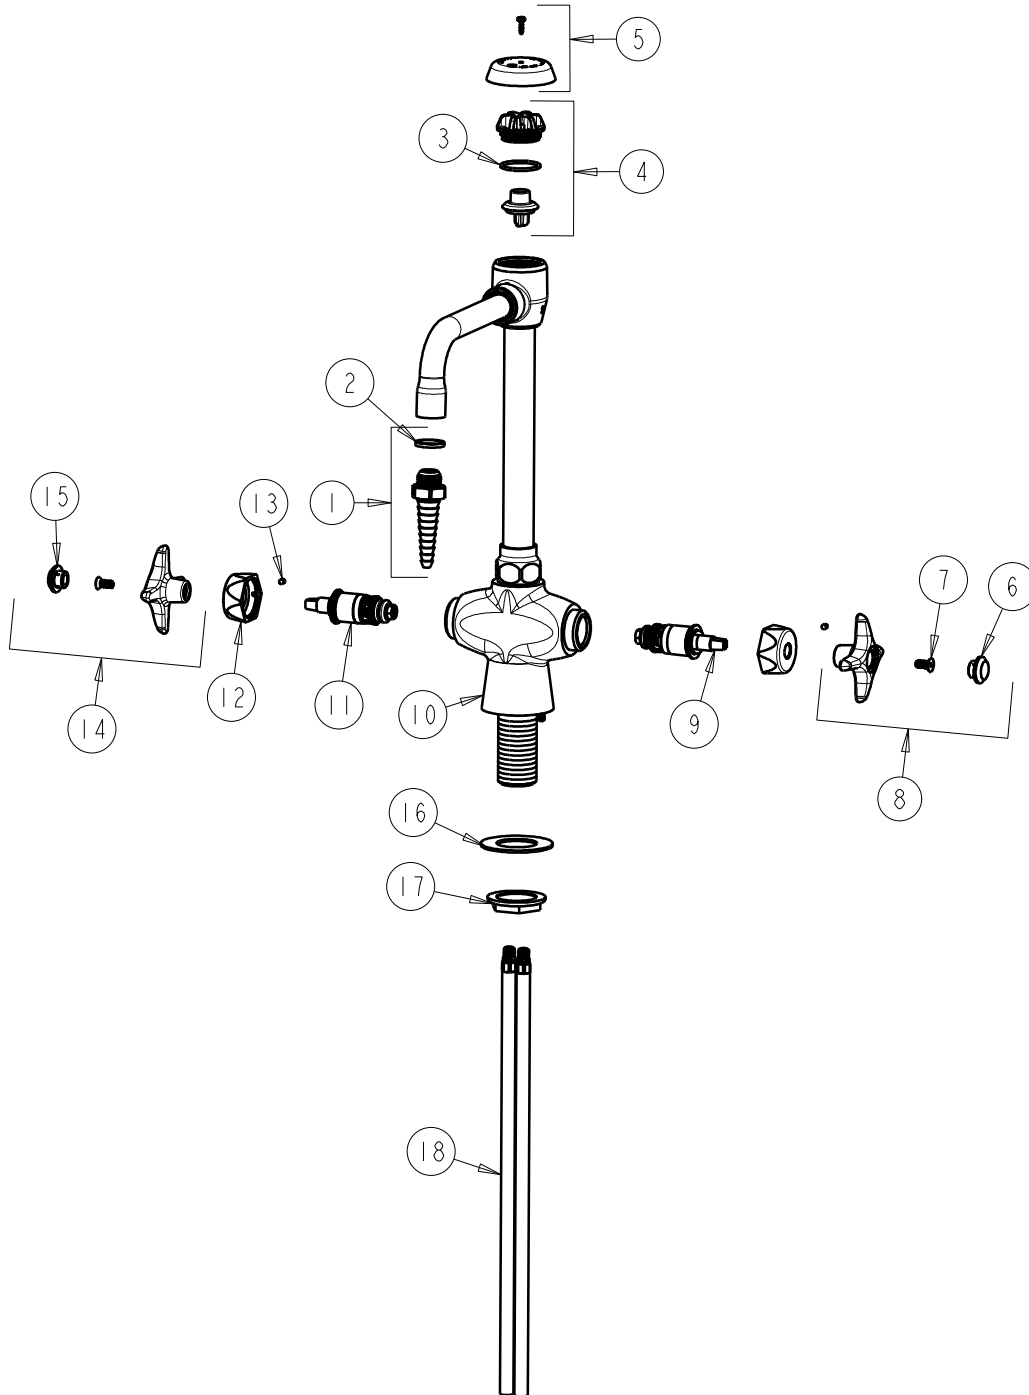

CHICAGO FAUCETS
a Geberit company

2100 South Clearwater Drive
Des Plaines, IL 60018
Phone: 847-803-5000
Fax: 847-803-5454
www.chicagofaucets.com

REPAIR PARTS

FITTING NO.

930-VR205CP

SUBMITTED MODEL NO.

ITEM NO.

FOR TECHNICAL ASSISTANCE
1-800-TEC-TRUE (1-800-832-8783)

BY: JAR DATE: 10-01-09
CHK: *[Signature]* REV:

ITEM	PART NO.	DESCRIPTION	ITEM	PART NO.	DESCRIPTION
1	E7JKCP	SERRATED HOSE NOZZLE	10	----	VALVE BODY (NOT SOLD SEPARATELY)
2	229-003JKNF	WASHER	11	217-XTLHJKNF	CARTRIDGE, SLO-COMPRESSION
3	80-007JKNF	O RING 0.989 X .070	12	444-105JKCP	VP CAP NUT WITH VR SCREW
4	892-302KJKNF	VACUUM BREAKER REPAIR KIT	13	1332-005JKNF	SCREW, VANDAL RESISTANT
5	892-254KJKCP	VACUUM BREAKER COVER w/SCREW	14	205-HOTJKNF	PLASTIC HANDLE ASSEMBLY
6	216-178JKNF	BUTTON 'CW'	15	216-128JKNF	BUTTON 'HW'
7	420-020JKNF	SCREW, 1/8 FLAT HEX HEAD X 1/2	16	50-014JKNF	STEEL WASHER
8	205-CWJKNF	PLASTIC HANDLE ASSEMBLY	17	50-003JKRBF	LOCKNUT
9	217-XTRHJKNF	CARTRIDGE, SLO-COMPRESSION	18	50-101KJKNF	SUPPLY TUBE ASSEMBLY