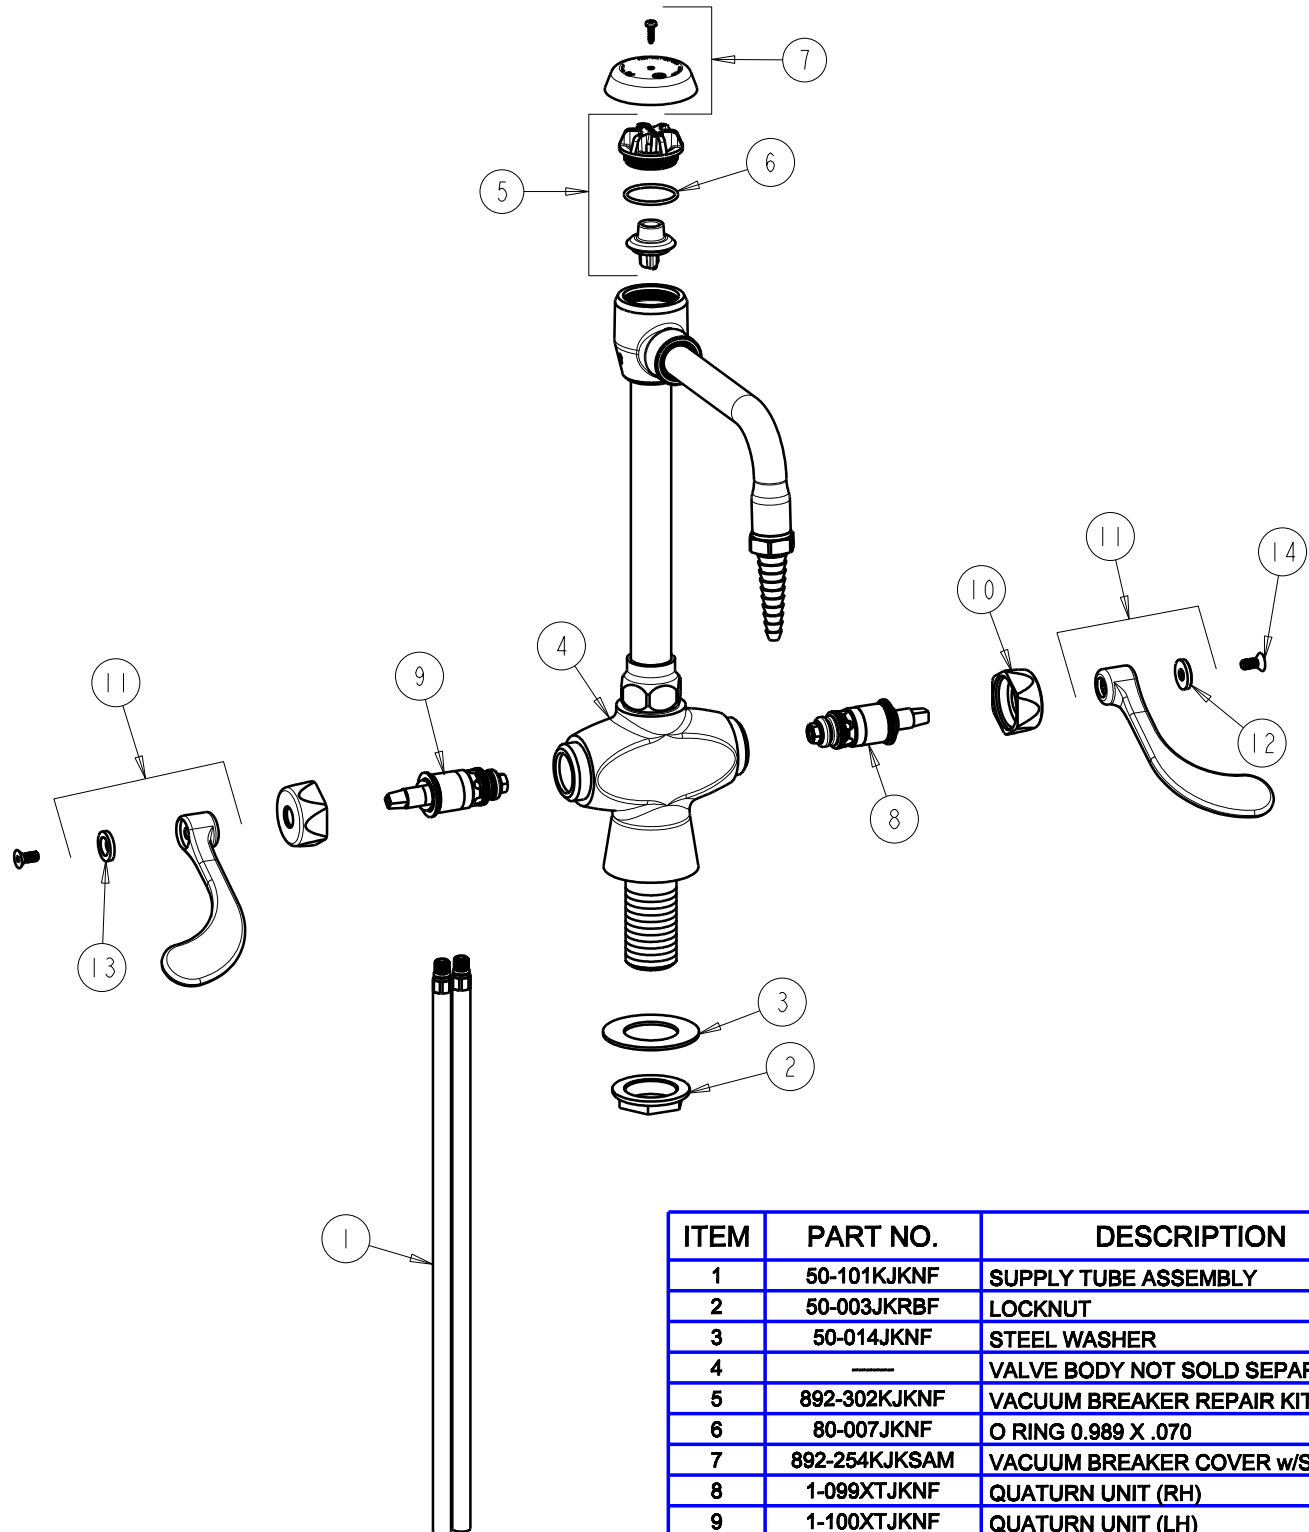

# REPAIR PARTS

BY: SID DATE: 07-07-10  
CHK:  REV:

FITTING NO.

**930-VR317SAM**

SUBMITTED MODEL NO.

ITEM NO.

ITEM	PART NO.	DESCRIPTION
1	50-101KJKNF	SUPPLY TUBE ASSEMBLY
2	50-003JKRBF	LOCKNUT
3	50-014JKNF	STEEL WASHER
4	—	VALVE BODY NOT SOLD SEPARATELY
5	892-302KJKNF	VACUUM BREAKER REPAIR KIT
6	80-007JKNF	O RING 0.989 X .070
7	892-254KJKSAM	VACUUM BREAKER COVER w/SCREW
8	1-099XTJKNF	QUATURN UNIT (RH)
9	1-100XTJKNF	QUATURN UNIT (LH)
10	444-005JKSAM	CAP
11	317-PRJKSAM	HANDLE, 4" ANTI MICROBIAL (PAIR)
12	633-123JKNF	INDEX BUTTON (BLUE)
13	633-023JKNF	INDEX BUTTON (RED)
14	420-020JKNF	SCREW, 1/8 FLAT HEX HEAD X 1/2