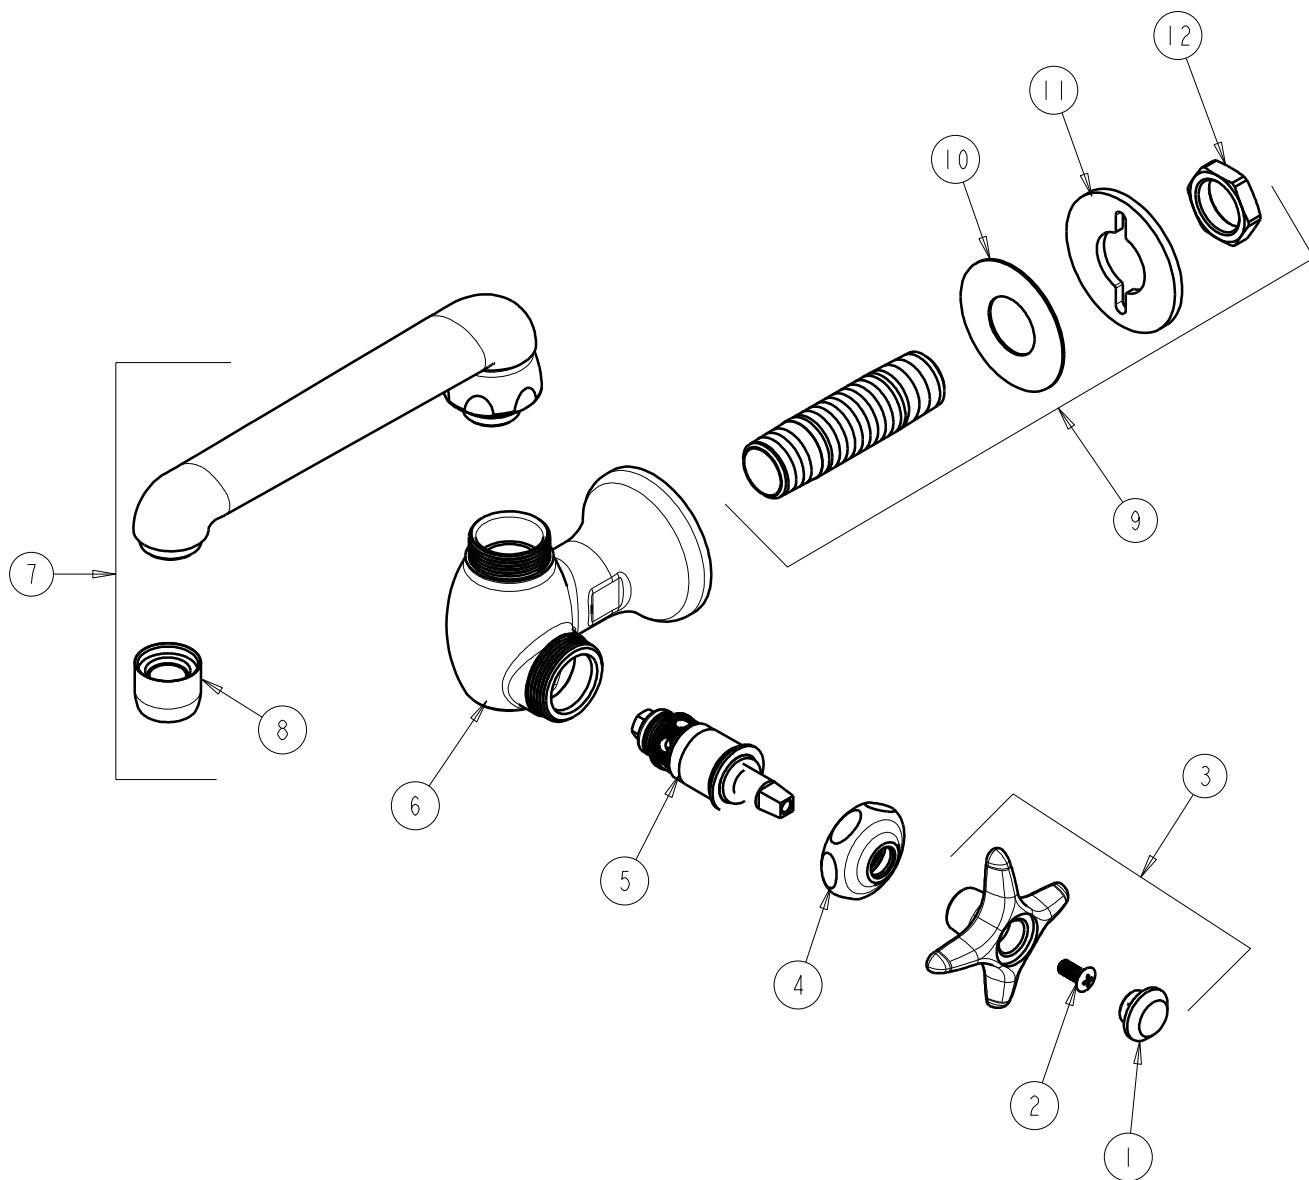

CHICAGO FAUCETS
a Geberit company

2100 South Clearwater Drive
Des Plaines, IL 60018
Phone: 847-803-5000
Fax: 847-803-5454
www.chicagofaucets.com

REPAIR PARTS

FITTING NO.

932-WSCP

SUBMITTED MODEL NO.

ITEM NO.

BY: SID DATE: 12-28-07

CHK: *[Signature]* REV: 06-03-09

FOR TECHNICAL ASSISTANCE
1-800-TEC-TRUE (1-800-832-8783)

ITEM	PART NO.	DESCRIPTION	ITEM	PART NO.	DESCRIPTION
1	216-178JKNF	BUTTON 'CW'	8	E3JKCP	SOFTFLO AERATOR OUTLET
2	420-010JKRCF	SCREW, 10-32 UNC PH 1/2	9	932-001KJKRBF	INLET SHANK ASSEMBLY
3	204-CWJKCP	HANDLE ASSEMBLY	10	52-007JKNF	WASHER, RUBBER
4	1-214JKCP	CAP	11	807-112JKNF	WASHER
5	217-XTLHJKNF	CARTRIDGE, SLO-COMPRESSION	12	49-004JKRBF	LOCKNUT
6	---	VALVE BODY (NOT SOLD SEPARATELY)			
7	S6JKCP	FOR PARTS SEE S6JKCP			