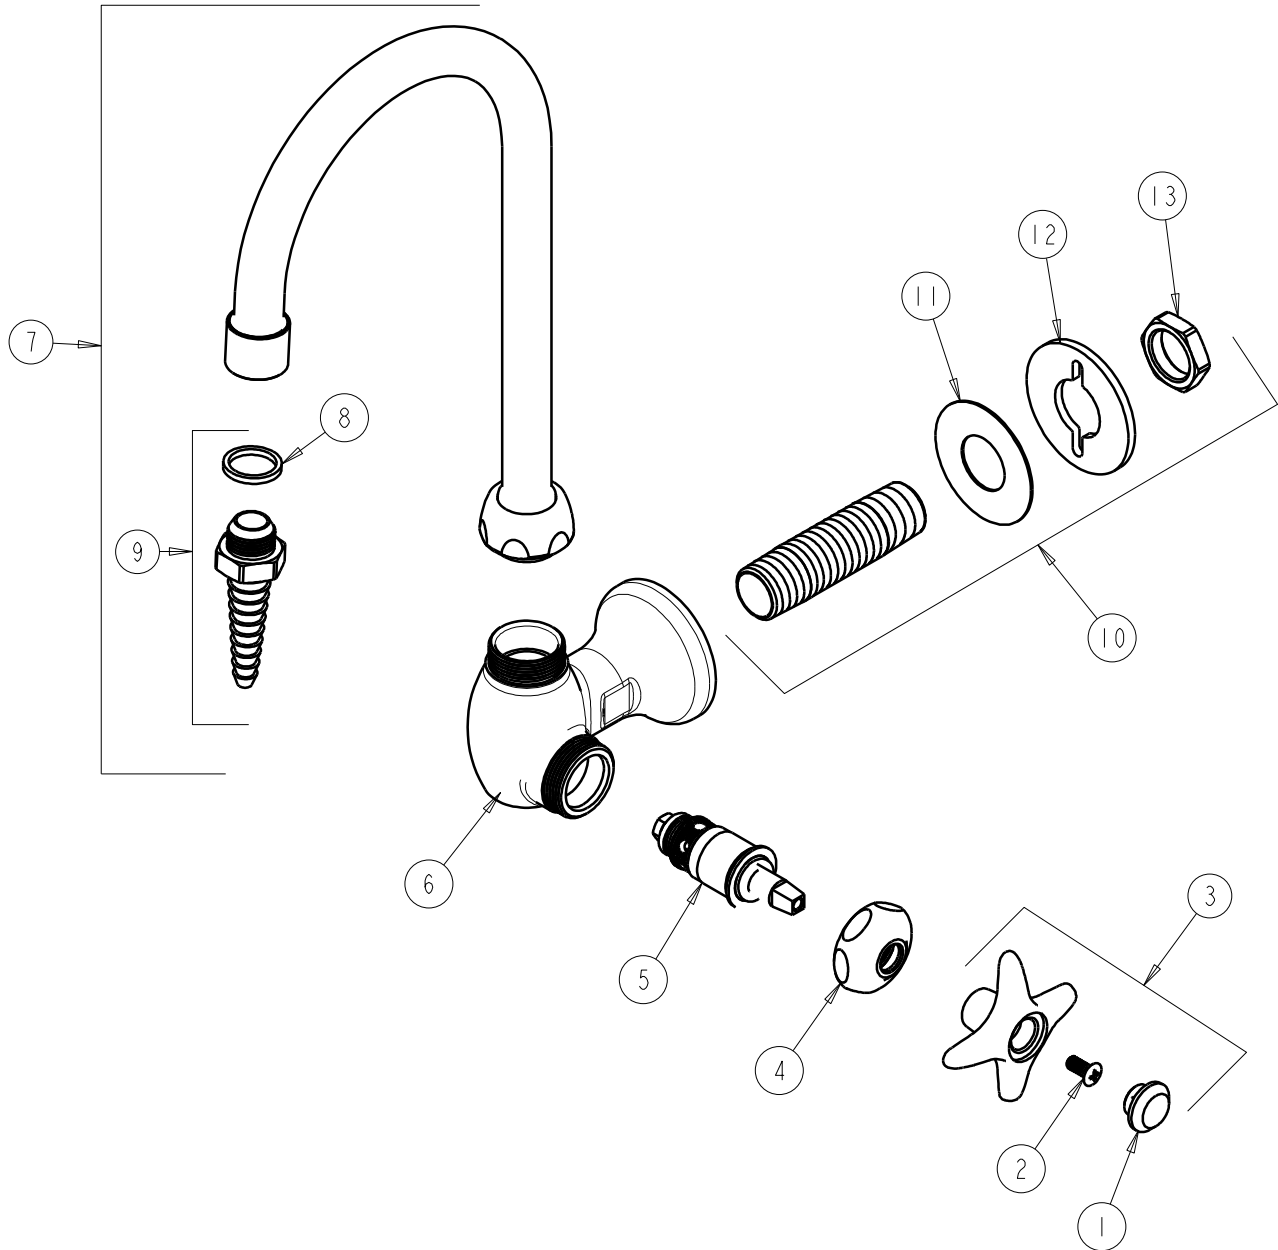

CHICAGO FAUCETS
a Geberit company

2100 South Clearwater Drive
Des Plaines, IL 60018
Phone: 847-803-5000
Fax: 847-803-5454
www.chicagofaucets.com

REPAIR PARTS

FITTING NO.

933-WSCP

SUBMITTED MODEL NO.

ITEM NO.

BY: SID DATE: 01-04-08

CHK: *[Signature]* REV: 06-03-09

FOR TECHNICAL ASSISTANCE
1-800-TEC-TRUE (1-800-832-8783)

ITEM	PART NO.	DESCRIPTION	ITEM	PART NO.	DESCRIPTION
1	216-178JKNF	BUTTON 'CW'	8	229-003JKNF	WASHER
2	420-010JKRCF	SCREW, 10-32 UNC PH 1/2	9	E7JKCP	SERRATED HOSE NOZZLE
3	204-CWJKCP	HANDLE ASSEMBLY	10	932-001KJKRBF	INLET SHANK ASSEMBLY
4	1-214JKCP	CAP	11	52-007JKNF	WASHER, RUBBER
5	217-XTLHJKNF	CARTRIDGE, SLO-COMPRESSION	12	807-112JKNF	WASHER
6	---	VALVE BODY (NOT SOLD SEPARATELY)	13	49-004JKRBF	LOCKNUT
7	GN2BE7JKCP	GN SPOUT B TYPE END			