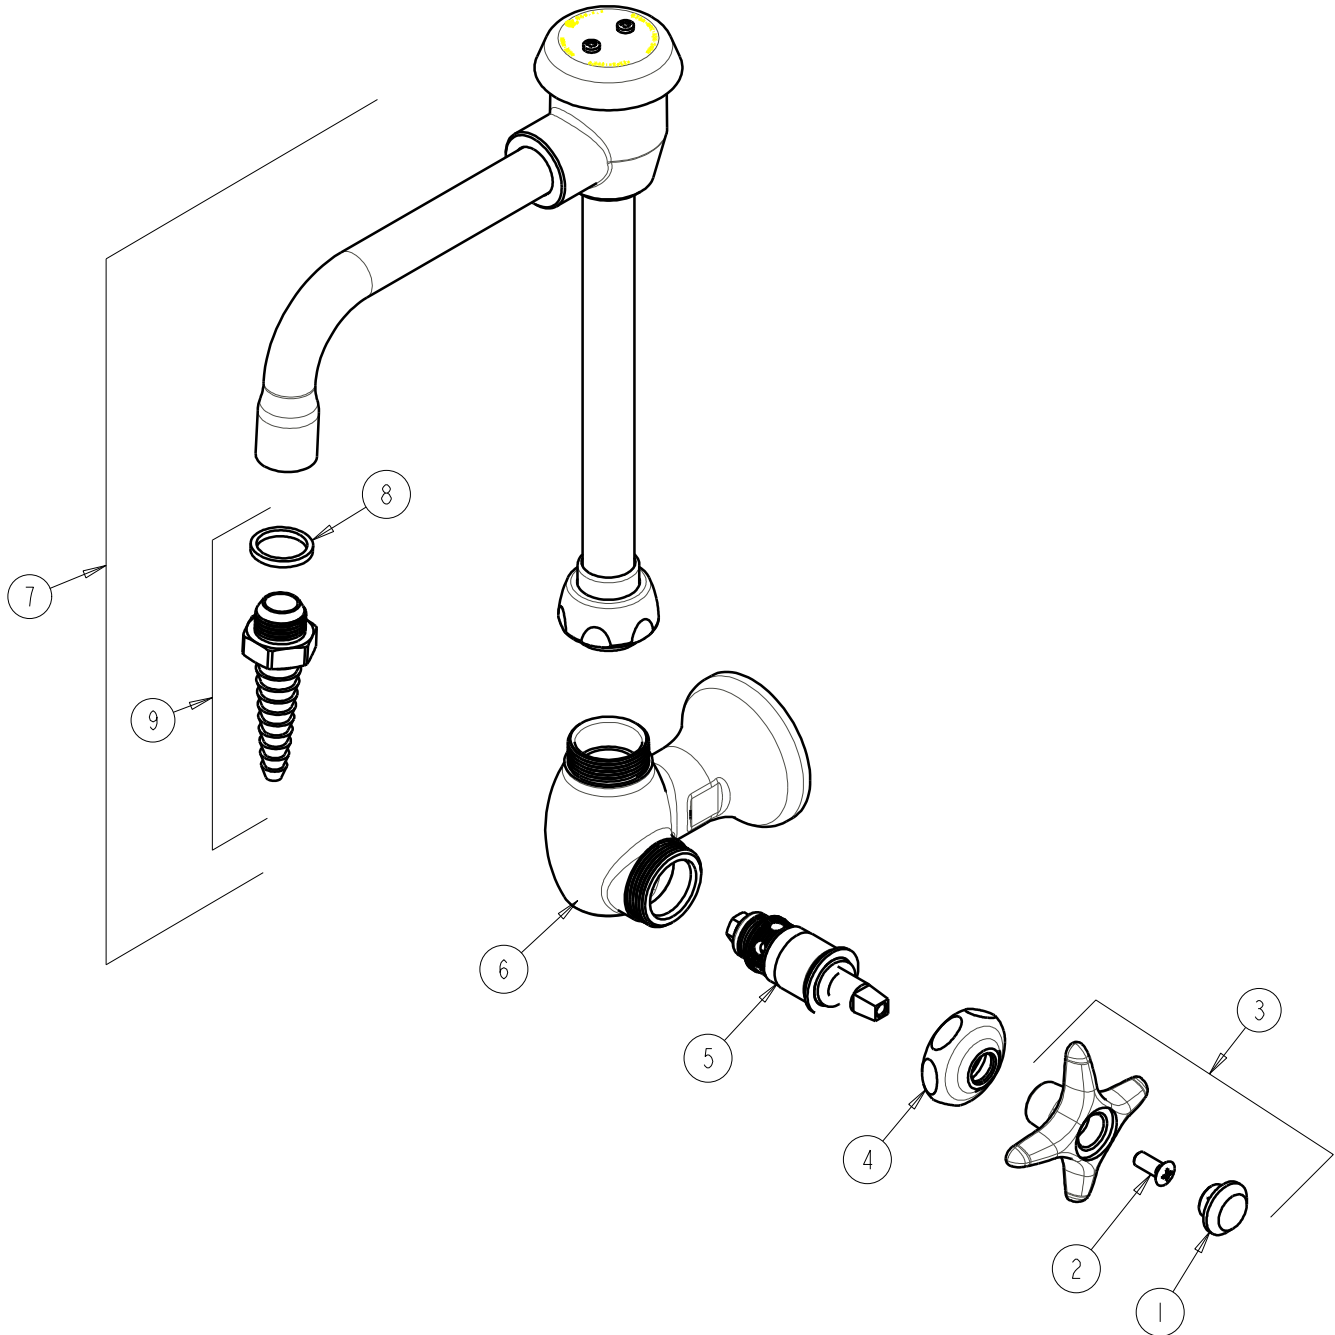

CHICAGO FAUCETS
a Geberit company

2100 South Clearwater Drive
Des Plaines, IL 60018
Phone: 847-803-5000
Fax: 847-803-5454
www.chicagofaucets.com

REPAIR PARTS

BY: SID DATE: 01-07-08

CHK: *[Signature]* REV:

FITTING NO.

934-CP

SUBMITTED MODEL NO.

ITEM NO.

FOR TECHNICAL ASSISTANCE
1-800-TEC-TRUE (1-800-832-8783)

ITEM	PART NO.	DESCRIPTION	ITEM	PART NO.	DESCRIPTION
1	216-178JKNF	BUTTON 'CW'	6	—	VALVE BODY (NOT SOLD SEPARATELY)
2	420-010JKRCF	SCREW, 10-32 UNC PH 1/2	7	GN2BVBE7JKCP	VACUUM BREAKER SWING SPOUT
3	204-CWJKCP	HANDLE ASSEMBLY	8	229-003JKNF	WASHER
4	1-214JKCP	CAP	9	E7JKCP	SERRATED HOSE NOZZLE
5	217-XTLHJKNF	CARTRIDGE, SLO-COMPRESSION			