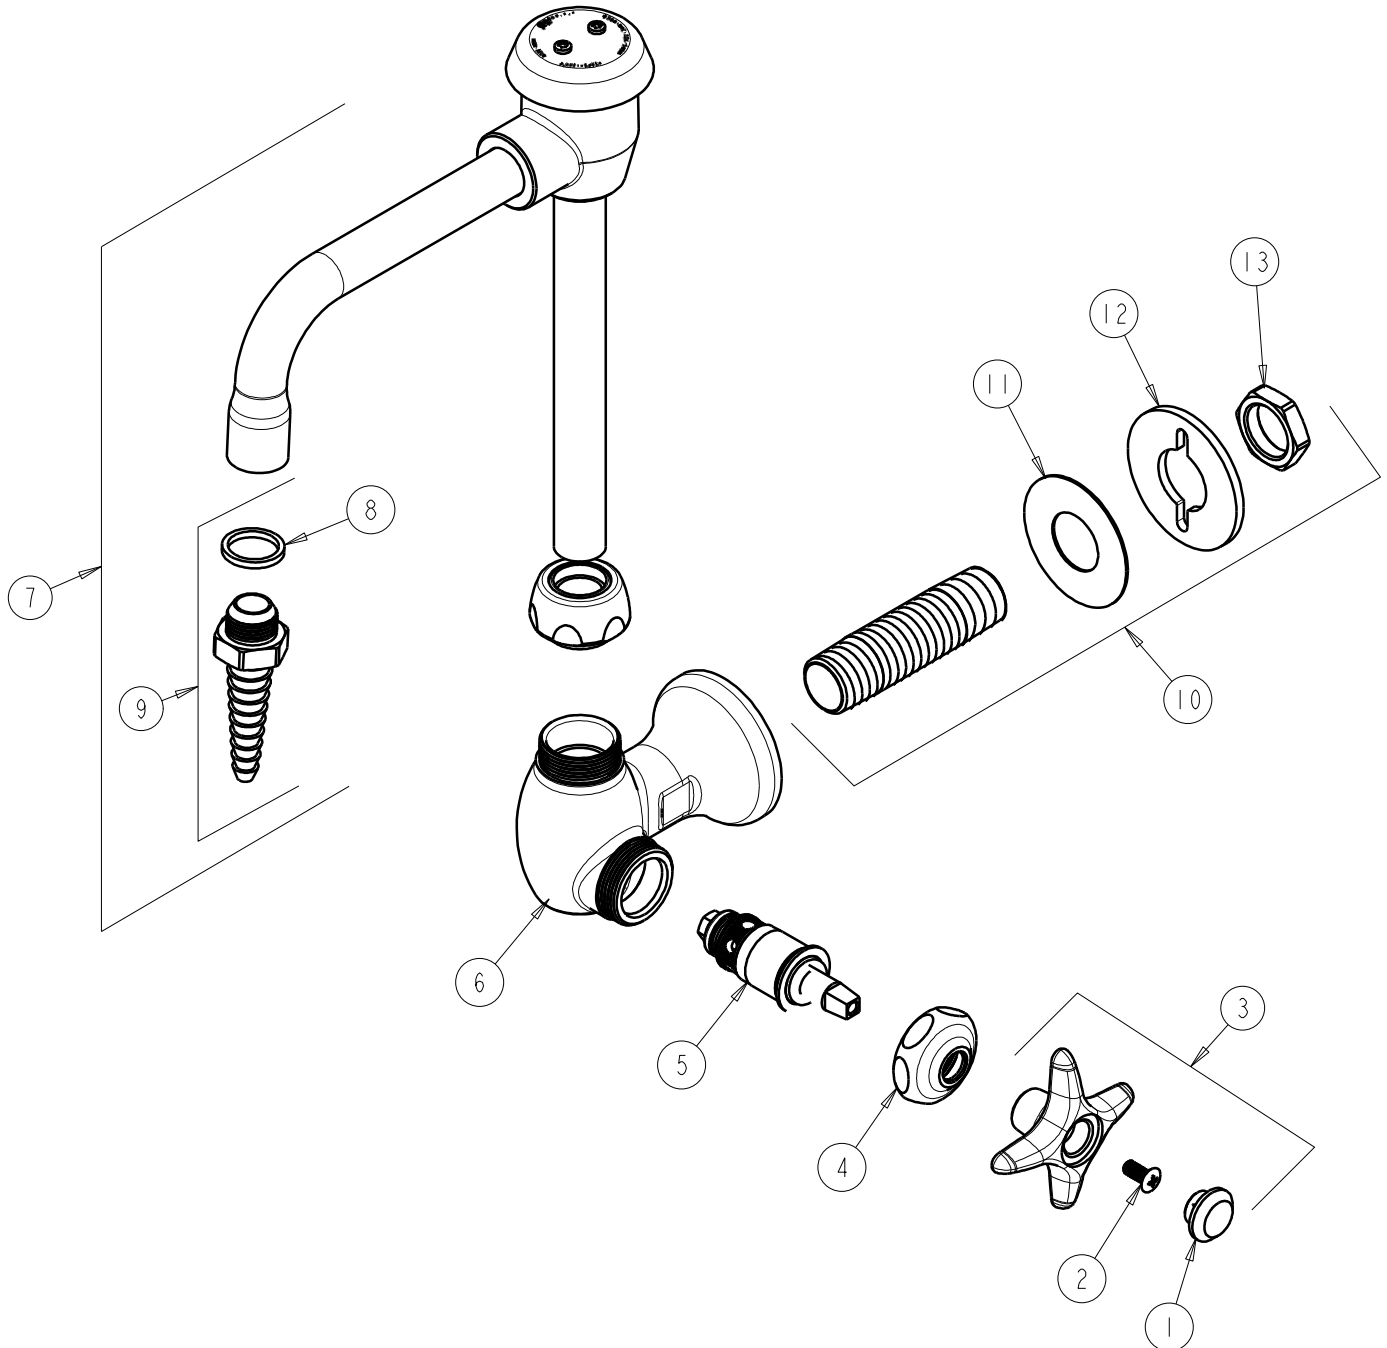

CHICAGO FAUCETS
a Geberit company

2100 South Clearwater Drive
Des Plaines, IL 60018
Phone: 847-803-5000
Fax: 847-803-5454
www.chicagofaucets.com

REPAIR PARTS

FITTING NO.

934-WSCP

SUBMITTED MODEL NO.

ITEM NO.

BY: SID DATE: 01-07-08

CHK: *[Signature]* REV: 06-03-09

FOR TECHNICAL ASSISTANCE
1-800-TEC-TRUE (1-800-832-8783)

ITEM	PART NO.	DESCRIPTION	ITEM	PART NO.	DESCRIPTION
1	216-178JKNF	BUTTON 'CW'	8	229-003JKNF	WASHER
2	420-010JKRCF	SCREW, 10-32 UNC PH 1/2	9	E7JKCP	SERRATED HOSE NOZZLE
3	204-CWJKCP	HANDLE ASSEMBLY	10	932-001KJKRBF	INLET SHANK ASSEMBLY
4	1-214JKCP	CAP	11	52-007JKNF	WASHER, RUBBER
5	217-XTLHJKNF	CARTRIDGE, SLO-COMPRESSION	12	807-112JKNF	WASHER
6	—	VALVE BODY (NOT SOLD SEPARATELY)	13	49-004JKRBF	LOCKNUT
7	GN2BVBE7JKCP	VACUUM BREAKER SWING SPOUT			