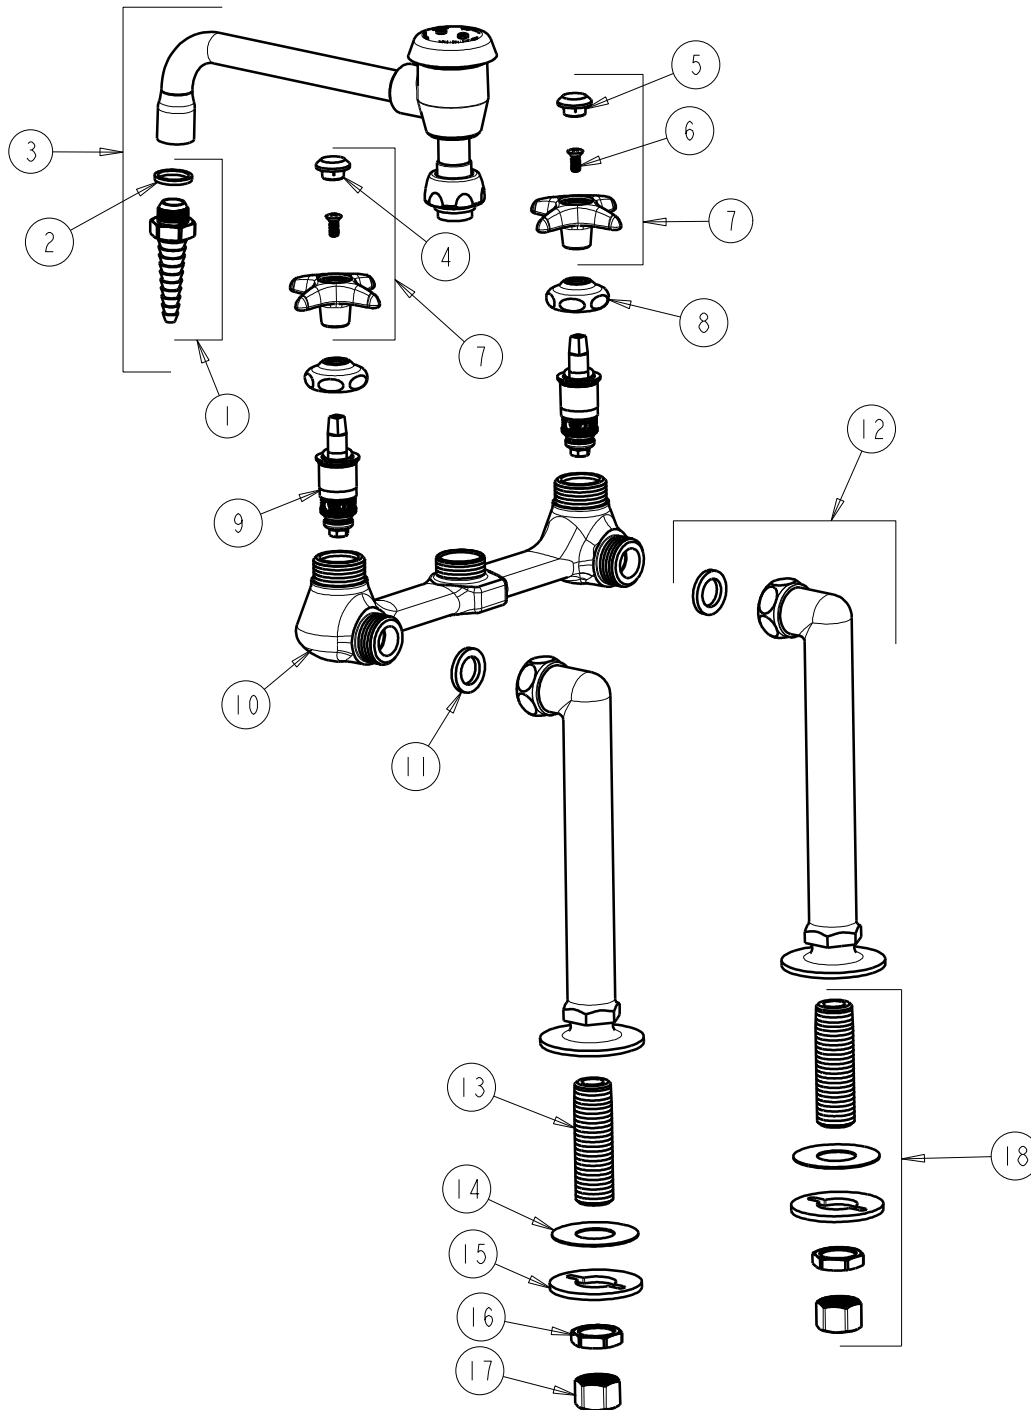

CHICAGO FAUCETS
a Geberit company

2100 South Clearwater Drive
Des Plaines, IL 60018
Phone: 847-803-5000
Fax: 847-803-5454
www.chicagofaucets.com

REPAIR PARTS

FITTING NO.

941-VBE7CP

SUBMITTED MODEL NO.

ITEM NO.

FOR TECHNICAL ASSISTANCE
1-800-TEC-TRUE (1-800-832-8783)

BY: SID DATE: 10-29-01
CHK: *[Signature]* REV: 06-01-09

ITEM	PART NO.	DESCRIPTION	ITEM	PART NO.	DESCRIPTION
1	E7JKCP	SERRATED HOSE NOZZLE	10	—	VALVE BODY (NOT SOLD SEPARATELY)
2	229-003JKNF	WASHER	11	1-011JKNF	WASHER, .97 X .62 X .12
3	L8BVBE7JKCP	VACUUM BREAKER SWING SPOUT	12	LSJKCP	TALL ANGLE INLET SUPPLY ARM
4	216-178JKNF	BUTTON 'CW'	13	748-002JKRBF	INLET SHANK 1/2-NPSM
5	216-128JKNF	BUTTON 'HW'	14	52-007JKNF	WASHER, RUBBER
6	420-010JKRCF	SCREW, 10-32 UNC PH 1/2	15	807-112JKNF	WASHER
7	204-PRJKCP	HANDLE ASSEMBLY (PAIR)	16	49-004JKRBF	LOCKNUT
8	1-214JKCP	CAP	17	49-005JKRBF	COUPLING NUT
9	217-XTLHJKNF	CARTRIDGE, SLO-COMPRESSION	18	748-002JKRBF	SHANK ASSEMBLY