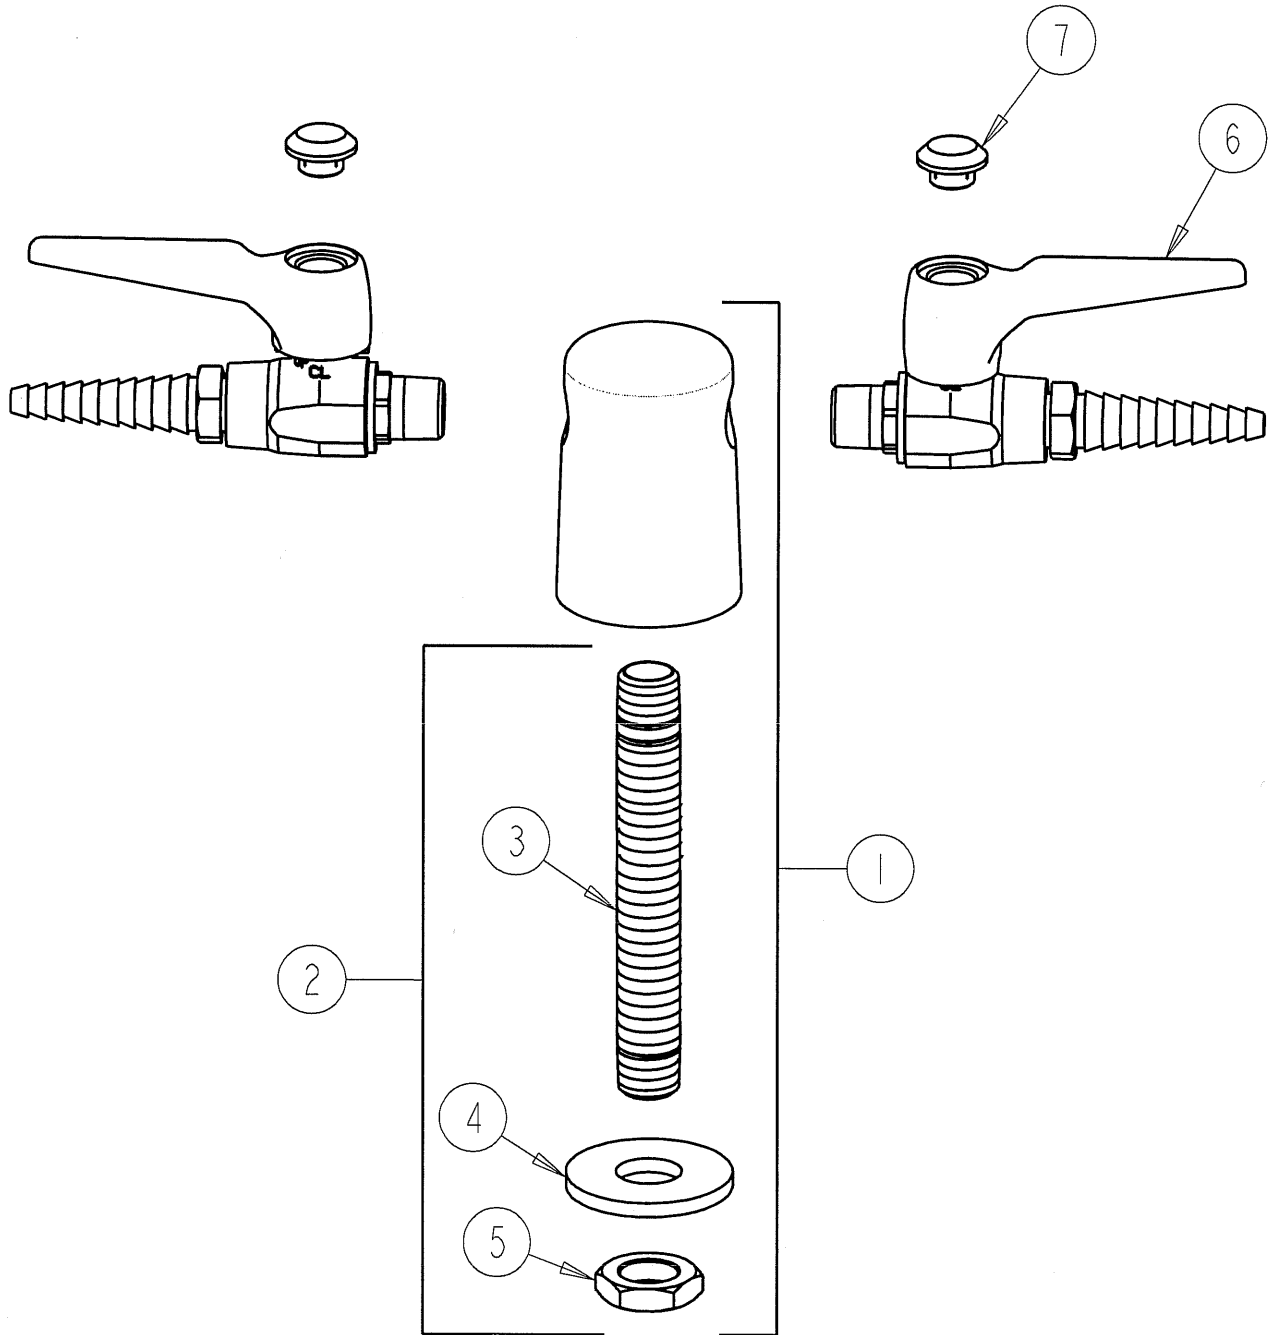

# PARTS LIST

BY: SID  
CHK'D: *AT*

**CHICAGO FAUCETS**  
a Geberit company

FINISH: AS SPECIFIED  
DATE: 09-24-03

981-WSV909AGV

ITEM NO.	PART NO.	DESCRIPTION
1	981-WS	TURRET ASSEMBLY
2	957-003K	SHANK ASSEMBLY
3	957-003	MALE THREAD SHANK
4	705-010	WASHER
5	705-008	LOCKNUT
6	909-LESS216-28	BALL VALVE
7	216-328	'GAS' INDEX BUTTON
7A	216-378	'VAC' INDEX BUTTON
7B	216-278	'AIR' INDEX BUTTON