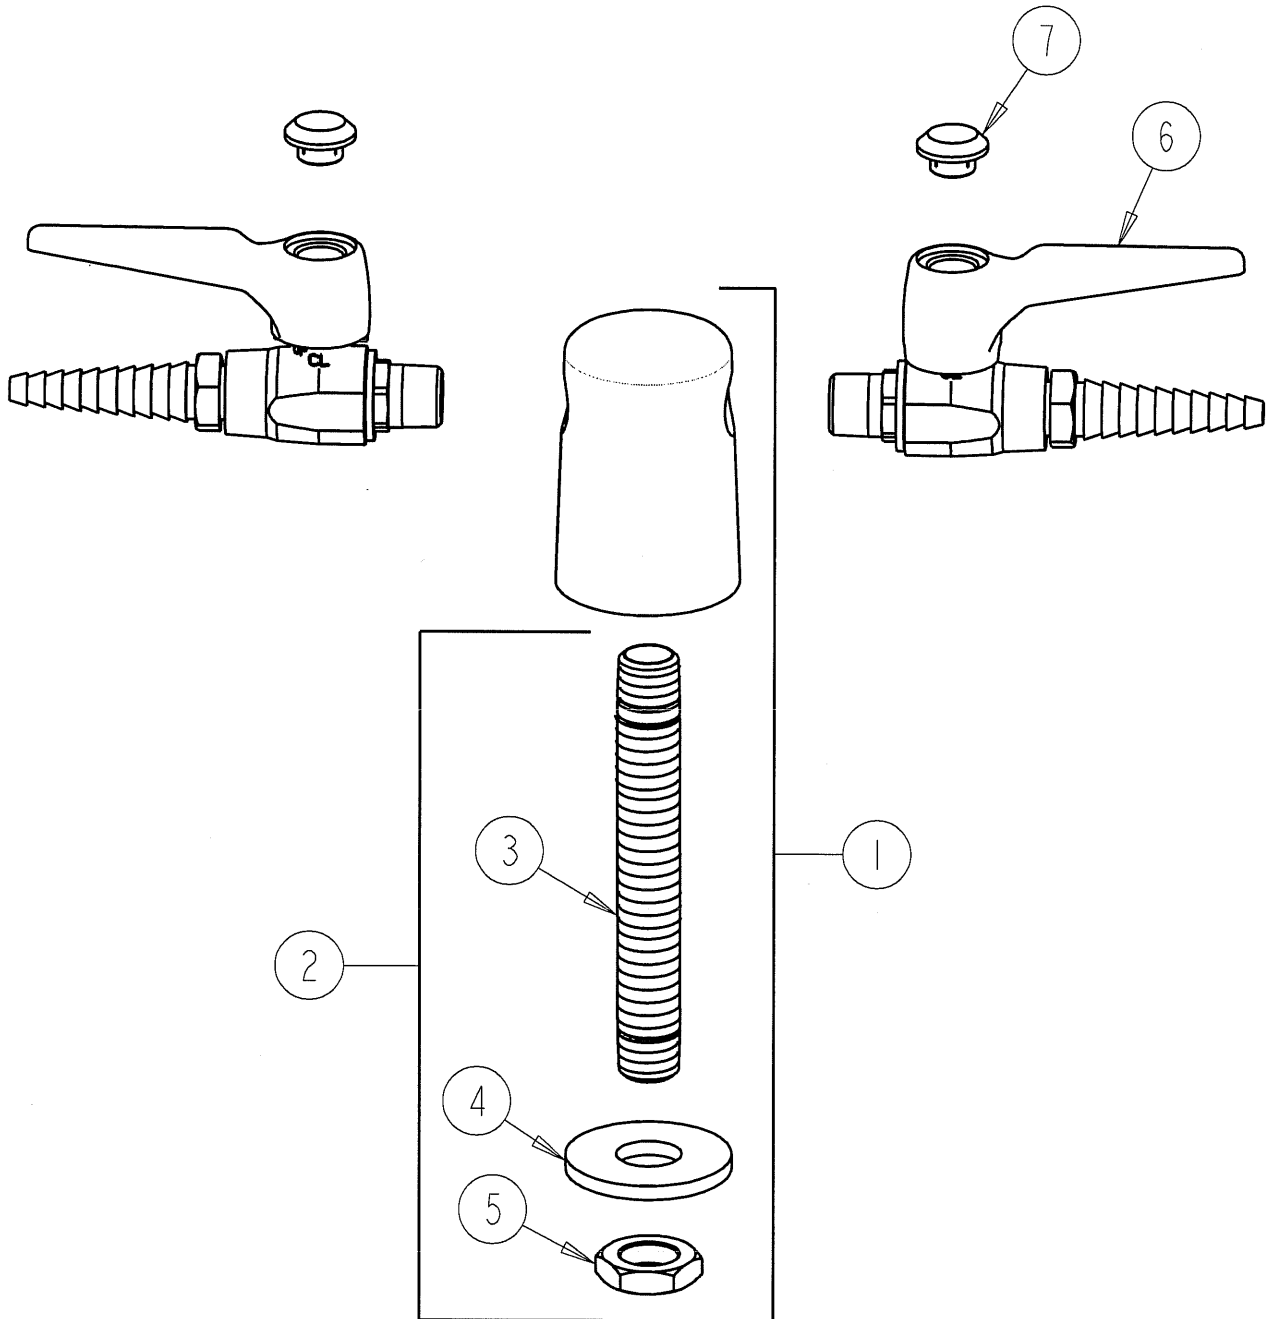

PARTS LIST

BY: SID
CHK'D: *ST*

CHICAGO FAUCETS
a Geberit company

FINISH: AS SPECIFIED
DATE: 09-24-03

981-WSV909CAG

ITEM NO.	PART NO.	DESCRIPTION
1	981-WS	TURRET ASSEMBLY
2	957-003K	SHANK ASSEMBLY
3	957-003	MALE THREAD SHANK
4	705-010	WASHER
5	705-008	LOCKNUT
6	909-LESS216-28	BALL VALVE
7	216-328	'GAS' INDEX BUTTON
7A	216-278	'AIR' INDEX BUTTON