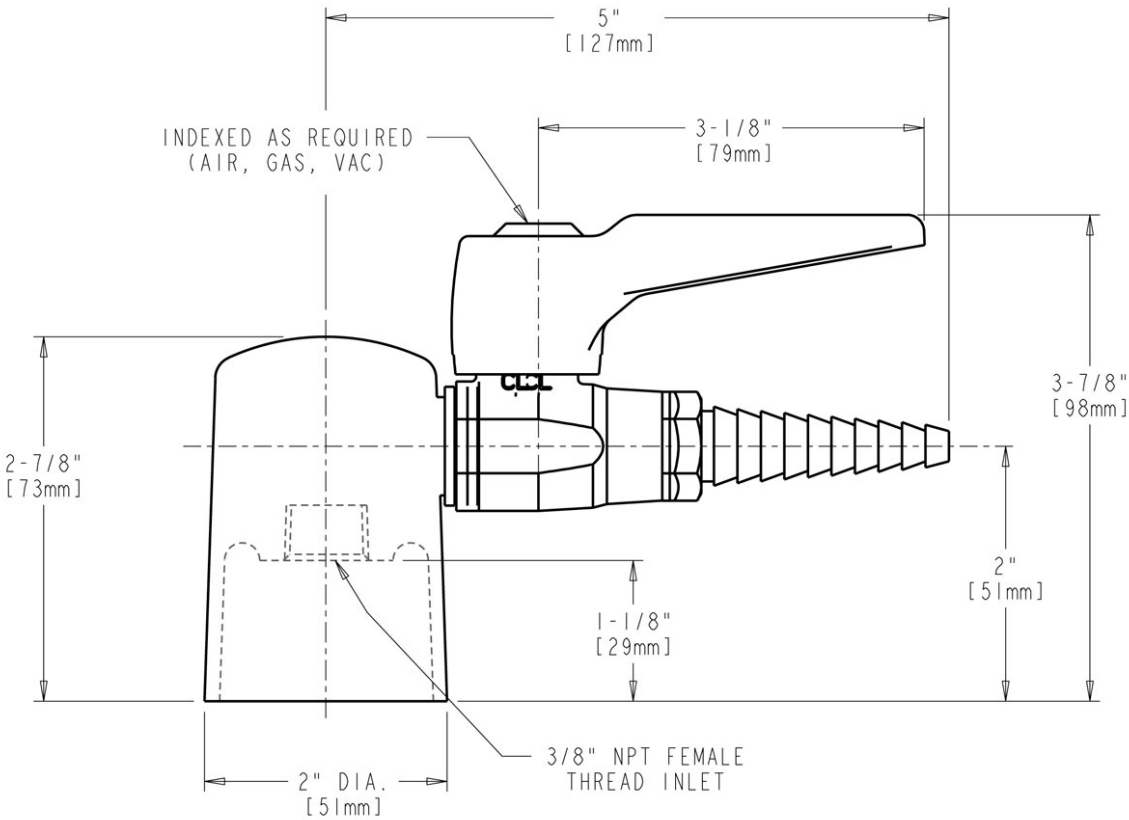

MECHANICAL FAUCETS

980-909AGVCP

Ball Valves

Product Type

Deck Mounted Single Ball Valves Turret with Single Ball Valve

Features & Specifications

- Single Ball Valves
- Full Flow Nozzle
- 3/8" NPT Female Thread Inlet
- May Be Used with Most Laboratory Gases
- 909 Valve is Certified for Gas Service per ANSI Z21.15b-2006/CSA 9.1b-2006 by the Canadian Standards Association

Chicago Faucets No. 980-909AGVCP, Deck Mounted Single Ball Valves Turret with Single Ball Valve, Chrome Plated solid brass construction. Full Flow Laboratory Serrated Nozzle. 3/8" NPT Female Thread Inlet. May Be Used with Most Laboratory Gases. 909 Valve is Certified for Gas Service per ANSI Z21.15b-2006/CSA 9.1b-2006 by the Canadian Standards Association. .