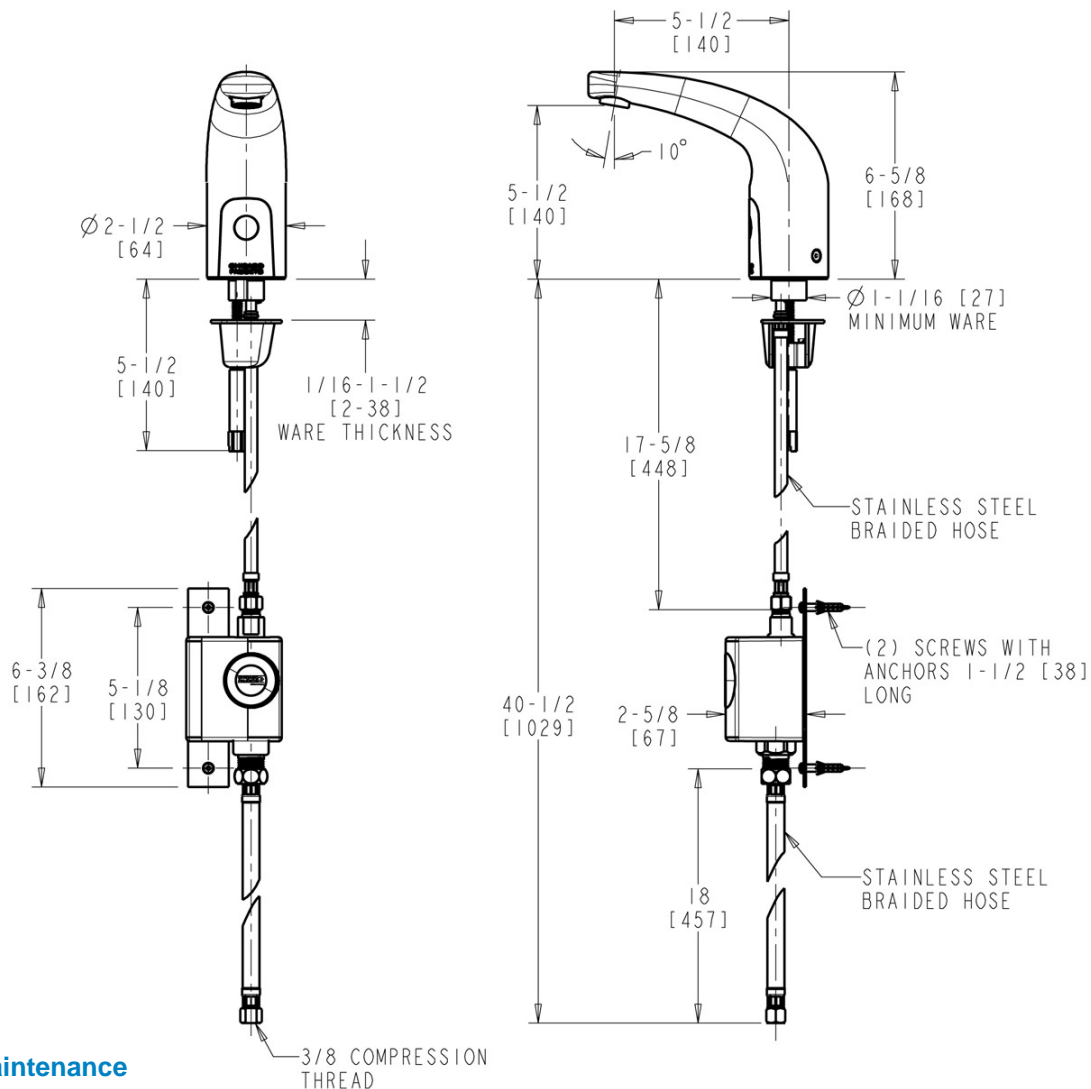

Date _____

ECAST

ECAST products are intended for installation where state laws and local codes mandate lead content levels or in any location where lead content is a concern.

2100 South Clearwater Drive
Des Plaines, IL
P: 847/803-5000
F: 847/803-5454
Technical: 800/TEC-TRUE
www.chicagofaucets.com

116.951.AB.1

Electronic Faucets

Architect/Engineer Specification

Chicago Faucets No. 116.951.AB.1, Deck Mounted Single Hole Hytronic Traditional Sink Faucet with Dual Beam Infrared Sensor, Chrome Plated solid brass construction. Traditional Electronic Integral Spout. 1.0 GPM (3.8 L/min) Pressure Compensating Flow Vandal Proof Non-Aerating Laminar Outlet. 0.5 GPM (1.9 L/min) Pressure Compensating Econo-Flo Vandal Proof Non-Aerating Spray. Single Supply for Tempered Water. Self Sustaining Power System - water turbine generates the necessary power, at flow rates of 0.5 or 1.0 GPM, to operate the faucet for 10+ years. Stainless Steel Hoses Included. Multiple Field Adjustable Modes and Ranges. Geberit Commander™ Software Compatible. ECAST® construction with less than 0.25% lead content by weighted average. CALGreen Compliant. This product meets ADA ANSI/ICC A117.1 requirements and is tested and certified to industry standards: ASME A112.18.1/CSA B125.1, Certified to NSF/ANSI 61, Section 9 by CSA, California Health and Safety Code 116875 (AB1953-2006), Vermont Bill S.152, NSF/ANSI 372 Low Lead Content, and California Green Building Standards Code (CALGreen).