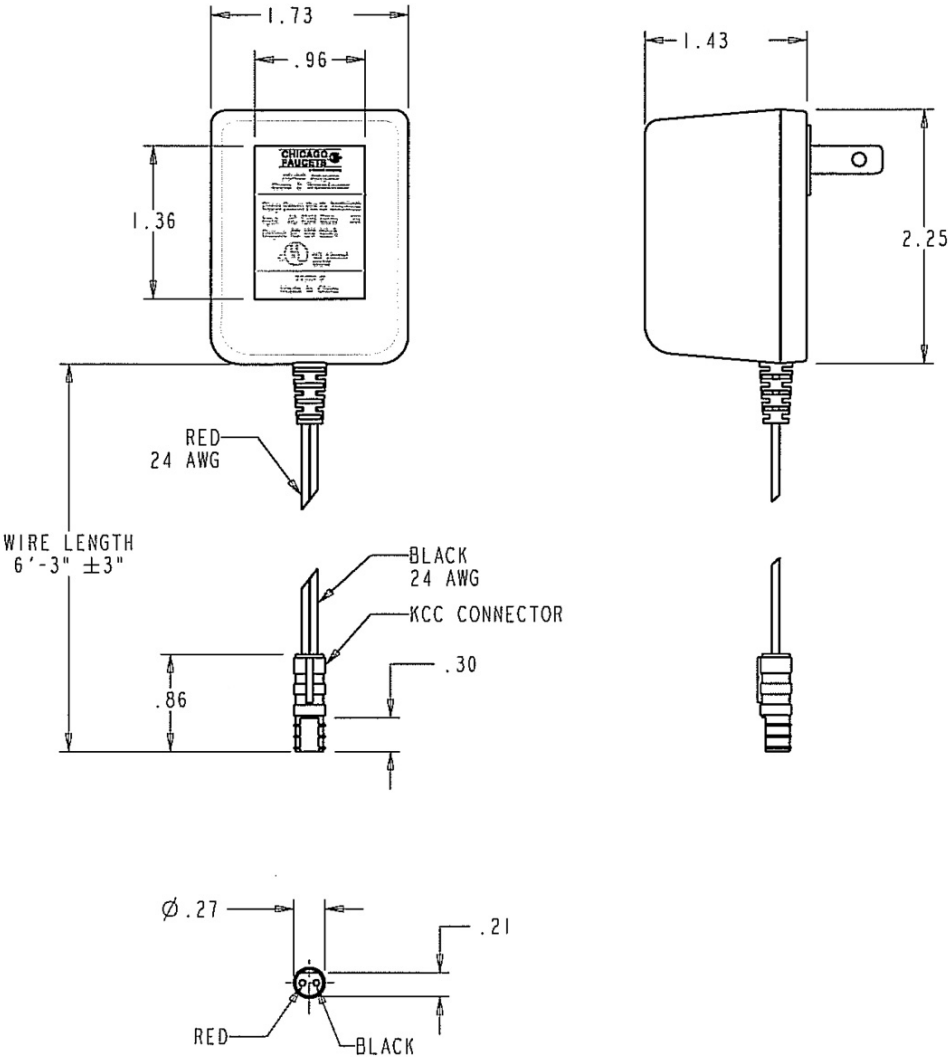

Contractor _____

Submitted as Shown Submitted with Variations

Date _____

2100 South Clearwater Drive
Des Plaines, IL
P: 847/803-5000
F: 847/803-5454
Technical: 800/TEC-TRUE
www.chicagofaucets.com

Architect/Engineer Specification

Chicago Faucets No. 240.630.00.1, Transformer Plug-in - Single-use. Class 2A Transformer. Standard 2 Prong 115V Outlet. Input Voltage 120VAC 60Hz. Output Voltage 12VAC. Output Current 50mA. Short Circuit (Thermal Cutout) Protection. .