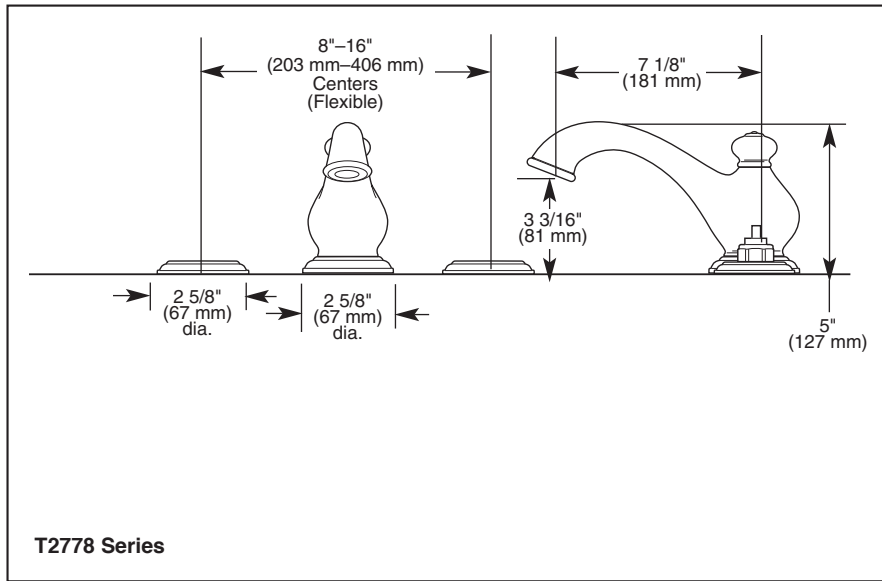

Submitted Model No.: _____
 Specific Features: _____

ROMAN TUB/WHIRLPOOL FAUCET TRIM

- Leland™ Series
- Two Handle Roman Tub Faucet
- Three Hole Installation (T2778 Series)
- Four Hole Installation (T4778 Series)
- Rough-In Kit Must Also be Ordered to Complete Installation

- TRIM STANDARD SPECIFICATIONS:**
- Two handle Roman Tub faucet for concealed mounting.
 - 7 1/8" (181 mm) long slip-on rigid spout.
 - LHP - Less Handle Program. See handle options below.
 - Temperature and volume controlled with handles.
 - Rough-In kit must also be ordered to complete installation. There are separate specification sheets on each rough-in kit if more details are required.
 - Handshower includes double check valves for backflow prevention.