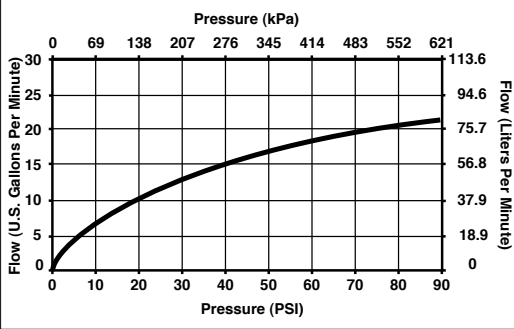

Available LHP Handle Kit Options
▲ Designate proper finish suffix

55 E. 111st Street, Indianapolis, IN 46280
395 Matheson Blvd. E., Mississauga, ON L4Z 2H2
© 2006 Masco Corporation of Indiana

Delta reserves the right (1) to make changes in specifications and materials, and (2) to change or discontinue models, both without notice or obligation. Dimensions are for reference only. See current full-line price book or DSP-B-2778/4778-LHP Rev. B