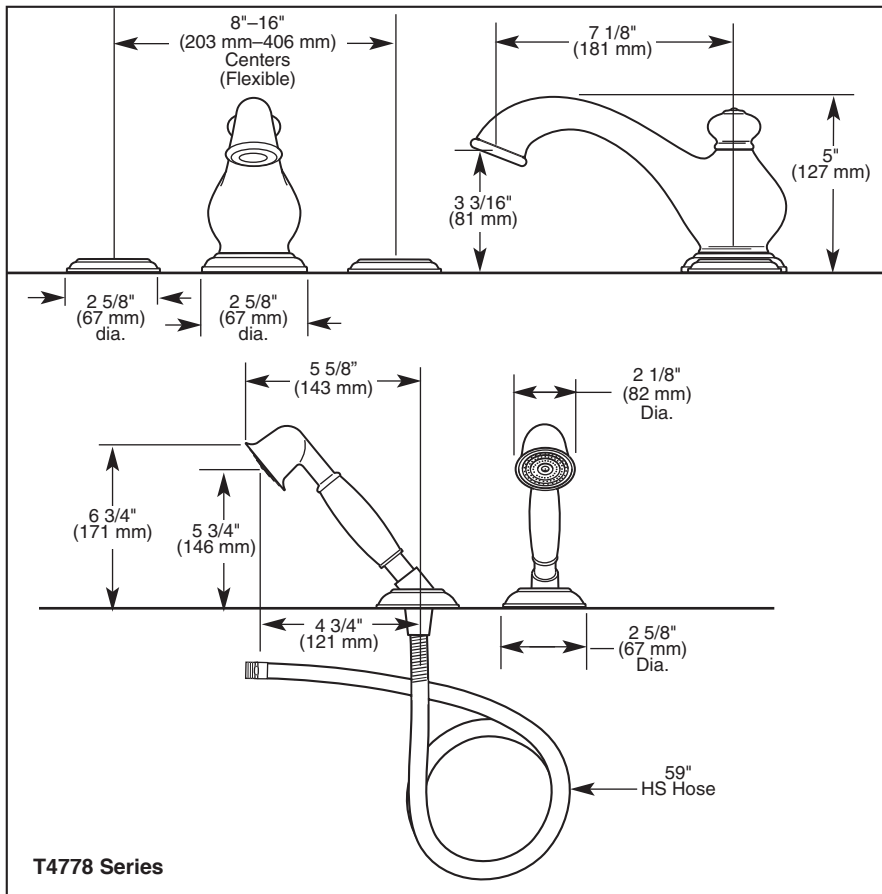

Submitted Model No.: _____
 Specific Features: _____

ROMAN TUB/WHIRLPOOL FAUCET TRIM

- Leland™ Series
- Two Handle Roman Tub Faucet
- Three Hole Installation (T2778 Series)
- Four Hole Installation (T4778 Series)
- Rough-In Kit Must Also be Ordered to Complete Installation

- TRIM STANDARD SPECIFICATIONS:**
- Two handle Roman Tub faucet for concealed mounting.
 - 7 1/8" (181 mm) long slip-on rigid spout.
 - LHP - Less Handle Program. See handle options below.
 - Temperature and volume controlled with handles.
 - Rough-In kit must also be ordered to complete installation. There are separate specification sheets on each rough-in kit if more details are required.
 - Handshower includes double check valves for backflow prevention.