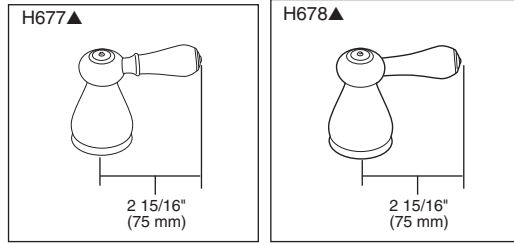

Available LHP Handle Kit Options
▲ Designate proper finish suffix

55 E. 111st Street, Indianapolis, IN 46280
395 Matheson Blvd. E., Mississauga, ON L4Z 2H2
© 2006 Masco Corporation of Indiana

Delta reserves the right (1) to make changes in specifications and materials, and (2) to change or discontinue models, both without notice or obligation. Dimensions are for reference only. See current full-line price book or DSP-B-2778/4778-LHP Rev. B