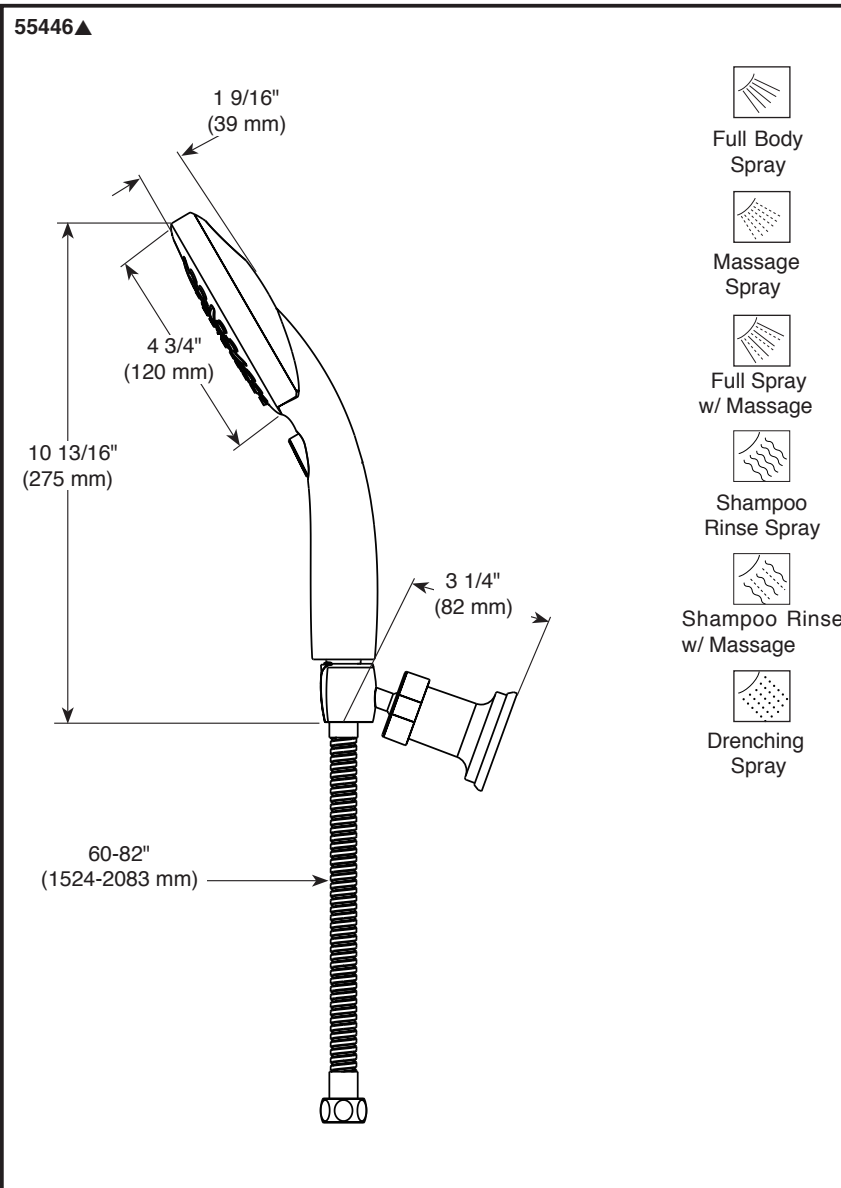

HANDSHOWER

- Temp20™ temperature display handshower
- 6-spray setting wall mount handshower
- Touch-Clean® nozzles
- Temperature display changes color as temperature increases

55446▲

Submitted Model No.: _____

Specific Features: _____

STANDARD SPECIFICATIONS:

- 60-82"(1524-2083mm) metal stretchable hose.
- Change spray modes with pushbutton.
- No batteries required.
- Dual check valves for backflow prevention.
- Maximum flow rate 2.0 gpm (7.6L/min) @ 80 PSI.

COMPLIES WITH

- ASME A112.18.1 / CSA B125.1

▲ Designate proper finish suffix

Delta reserves the right (1) to make changes in specifications and materials, and (2) to change or discontinue models, both without notice or obligation. Dimensions are for reference only. See current full-line price book or www.deltafaucet.com for finish options and product availability.