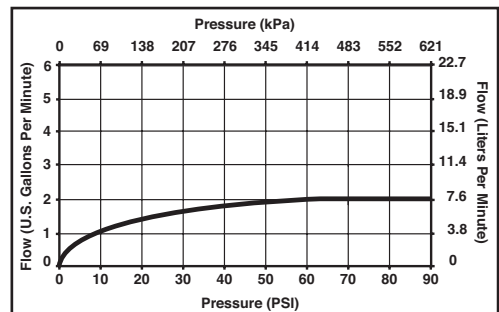

▲ Designate proper finish suffix

Delta reserves the right (1) to make changes in specifications and materials, and (2) to change or discontinue models, both without notice or obligation. Dimensions are for reference only. See current full-line price book or www.deltafaucet.com for finish options and product availability.