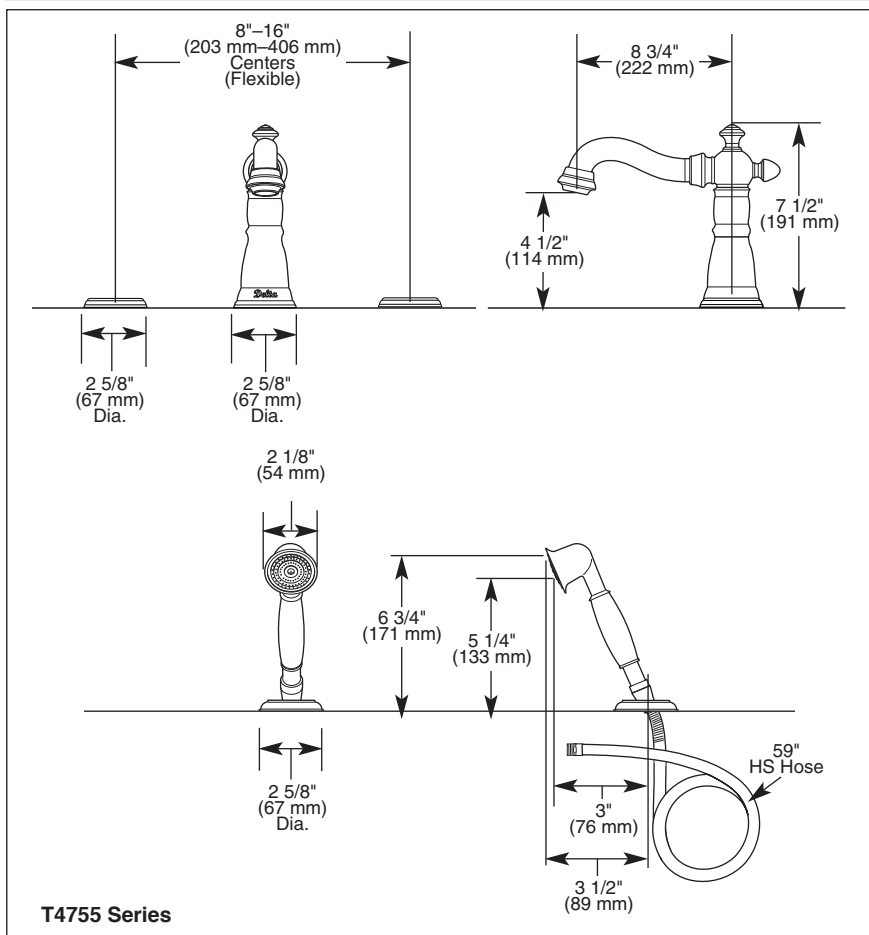

ROMAN TUB/WHIRLPOOL FAUCET TRIM

- Victorian® Bath Collection
- Two Handle Roman Tub Faucet
- Three Hole Installation (T2755 Series)
- Four Hole Installation (T4755 Series)
- Rough-In Kit Must Also be Ordered to Complete Installation

Submitted Model No.: _____

Specific Features: _____

STANDARD SPECIFICATIONS:

- Trim Only for two handle Roman Tub faucet for concealed mounting.
- 8 3/4" (222 mm) long slip-on rigid spout.
- LHP—Less Handle Program. See handle options below.
- Temperature and volume controlled with handles.
- Rough-In kit must also be ordered to complete installation. There are separate specification sheets on each rough-in kit if more details are required
- Handshower includes double check valves for backflow prevention.

COMPLETE VALVE COMPLIES WITH:

- ASME A112.18.1 / CSA B125.1
- Indicates ADA compliance to ICC/ANSI A117.1

Available LHP Handle Options

▲ Designate proper finish suffix

55 E. 111th Street, Indianapolis, IN 46280
395 Matheson Blvd. E., Mississauga, ON L4Z 2H2
© 2006 Masco Corporation of Indiana