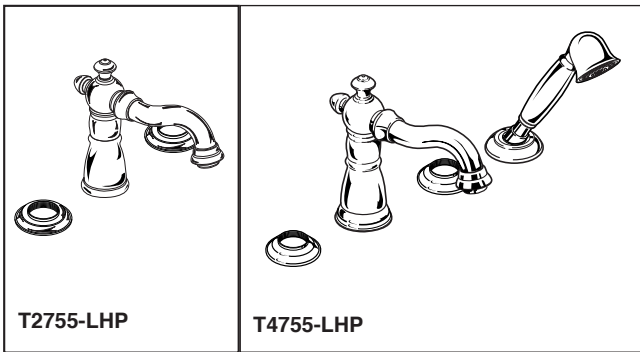

ROMAN TUB/WHIRLPOOL FAUCET TRIM

- Victorian® Bath Collection
- Two Handle Roman Tub Faucet
- Three Hole Installation (T2755 Series)
- Four Hole Installation (T4755 Series)
- Rough-In Kit Must Also be Ordered to Complete Installation

Submitted Model No.: _____

Specific Features: _____

STANDARD SPECIFICATIONS:

- Trim Only for two handle Roman Tub faucet for concealed mounting.
- 8 3/4" (222 mm) long slip-on rigid spout.
- LHP—Less Handle Program. See handle options below.
- Temperature and volume controlled with handles.
- Rough-In kit must also be ordered to complete installation. There are separate specification sheets on each rough-in kit if more details are required
- Handshower includes double check valves for backflow prevention.