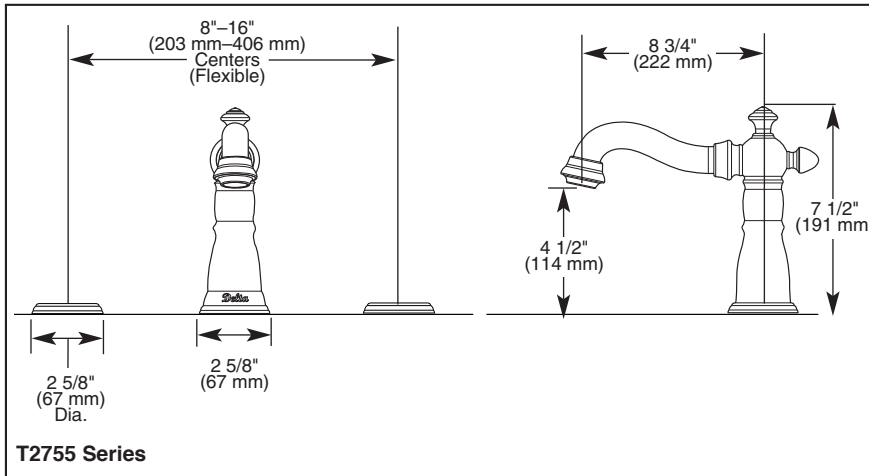

ROMAN TUB/WHIRLPOOL FAUCET TRIM

- Victorian® Bath Collection
- Two Handle Roman Tub Faucet
- Three Hole Installation (T2755 Series)
- Four Hole Installation (T4755 Series)
- Rough-In Kit Must Also be Ordered to Complete Installation

Submitted Model No.: _____

Specific Features: _____

STANDARD SPECIFICATIONS:

- Trim Only for two handle Roman Tub faucet for concealed mounting.
- 8 3/4" (222 mm) long slip-on rigid spout.
- LHP—Less Handle Program. See handle options below.
- Temperature and volume controlled with handles.
- Rough-In kit must also be ordered to complete installation. There are separate specification sheets on each rough-in kit if more details are required
- Handshower includes double check valves for backflow prevention.