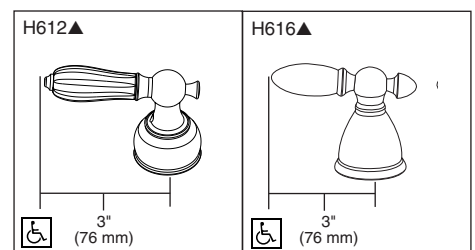

Available LHP Handle Options

▲ Designate proper finish suffix

55 E. 111th Street, Indianapolis, IN 46280
395 Matheson Blvd. E., Mississauga, ON L4Z 2H2
© 2006 Masco Corporation of Indiana

Delta reserves the right (1) to make changes in specifications and materials, and (2) to change or discontinue models, both without notice or obligation. Dimensions are for reference only. See current full-line price book or www.specselectonline.com for finish options and product availability.