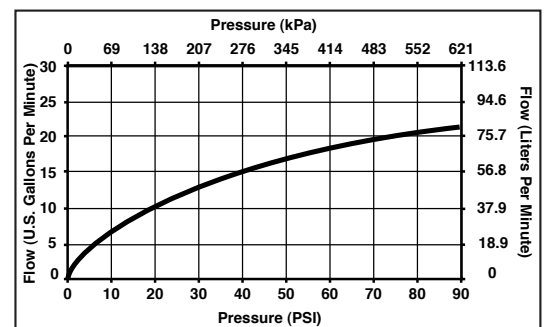

Available LHP Handle Options

▲ Designate proper finish suffix

55 E. 111th Street, Indianapolis, IN 46280
395 Matheson Blvd. E., Mississauga, ON L4Z 2H2
© 2006 Masco Corporation of Indiana

Delta reserves the right (1) to make changes in specifications and materials, and (2) to change or discontinue models, both without notice or obligation. Dimensions are for reference only. See current full-line price book or www.specselectonline.com for finish options and product availability.