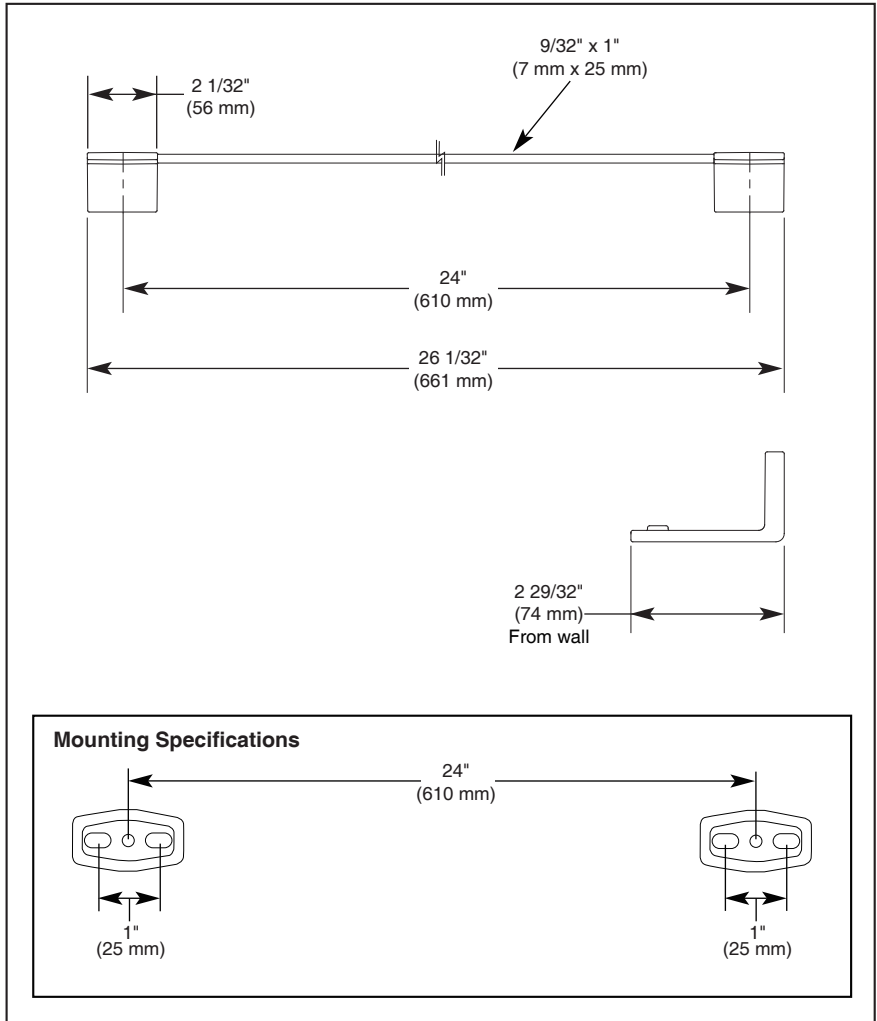

▲ Designate proper finish suffix

ACCESSORIES

- Vero™ Bath Collection
- 24" Towel Bar

STANDARD SPECIFICATIONS:

- Wood blocking is preferable behind all wall surfaces. If wood blocking is not available, the following fasteners are suggested: Tile/Masonry-Plastic or lead Anchors Plaster/drywall-Toggle bolts.
- Mounting hardware and mounting instructions included with product.

WARRANTY

- Lifetime Faucet and Finish Limited Warranty to the original consumer purchaser to be free from defects in material and workmanship.
- 5 Year Limited Warranty for usage in all industrial, commercial and business applications.

Delta reserves the right (1) to make changes in specifications and materials, and (2) to change or discontinue models, both without notice or obligation. Dimensions are for reference only. See full-line price book or www.specselect.com for finish options and product availability.