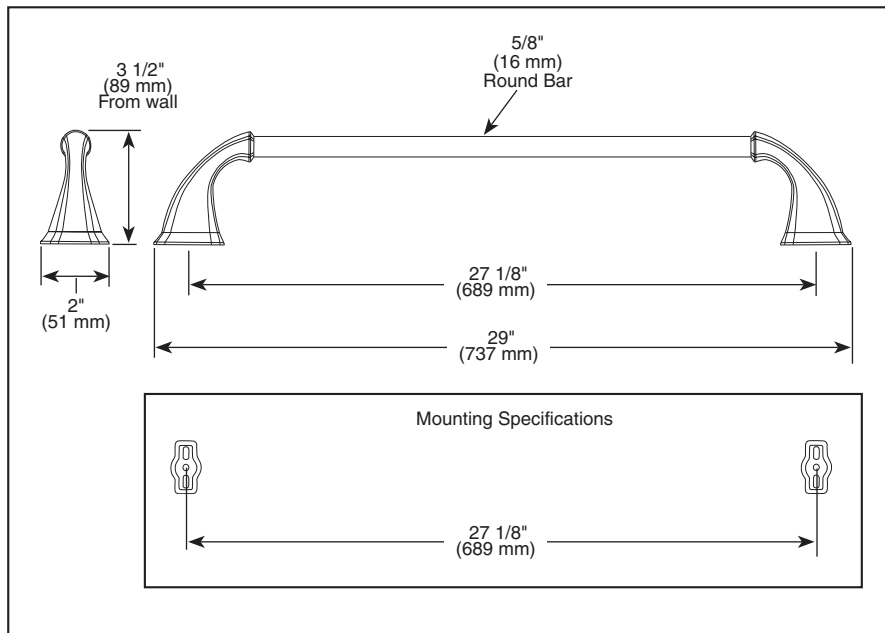

## ACCESSORIES

- Addison™ Bath Collection
- 24" Towel Bar

Submitted Model No.: \_\_\_\_\_

Specific Features: \_\_\_\_\_

### STANDARD SPECIFICATIONS:

- Wood blocking is preferable behind all wall surfaces. If wood blocking is not available, the following fasteners are suggested: Tile/Masonry-Plastic or lead Anchors Plaster/drywall-Toggle bolts.
- Mounting hardware and mounting template included with product.