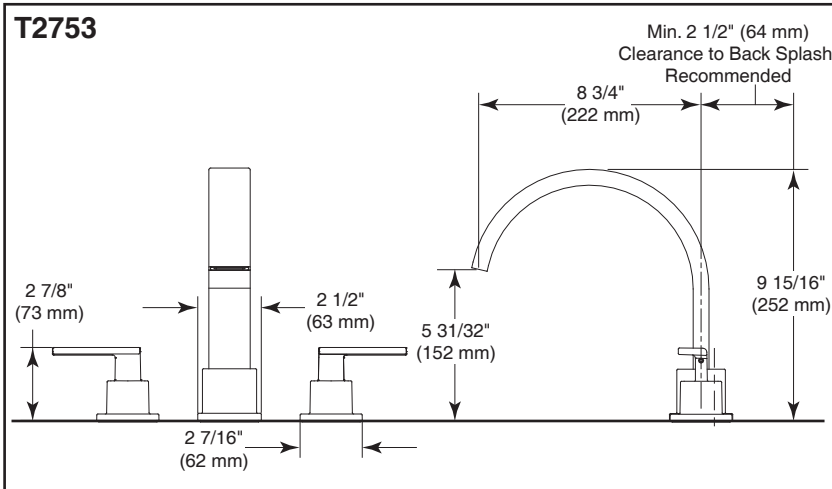

ROMAN TUB/WHIRLPOOL FAUCET TRIM

Submitted Model No.: _____
 Specific Features: _____

- Vero™ Bath Collection
- Three Hole Installation (T2753 Series)
- Four Hole Installation (T4753 Series)
- Rough-In Kit Must Also be Ordered to Complete Installation (R4707 for four hole and R2707 for three hole)

STANDARD SPECIFICATIONS

- Trim Only for two handle Roman Tub faucet for concealed mounting.
- Temperature and volume controlled with handles.
- Rough-in kit must also be ordered to complete installation (R4707 for four hole and R2707 for three hole). There are separate specification sheets on each rough-in kit if more details are required.
- Handshower includes double check valves for backflow prevention (T4753).