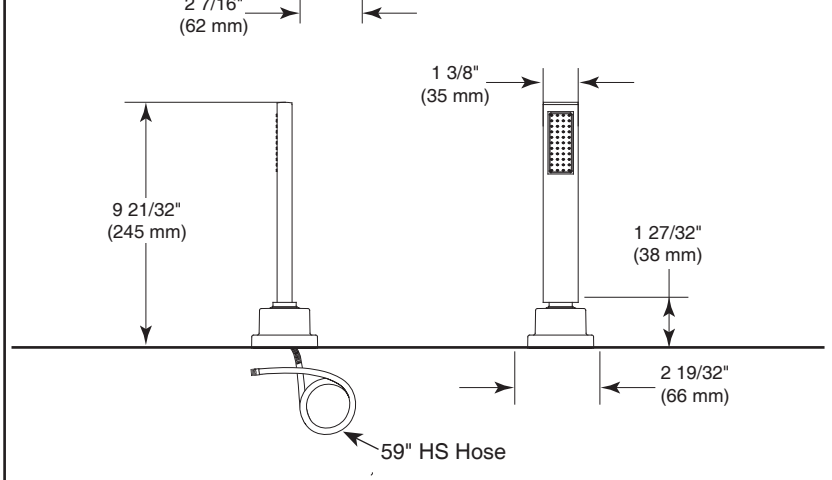

ROMAN TUB/WHIRLPOOL FAUCET TRIM

Submitted Model No.: _____
 Specific Features: _____

- Vero™ Bath Collection
- Three Hole Installation (T2753 Series)
- Four Hole Installation (T4753 Series)
- Rough-In Kit Must Also be Ordered to Complete Installation (R4707 for four hole and R2707 for three hole)

STANDARD SPECIFICATIONS

- Trim Only for two handle Roman Tub faucet for concealed mounting.
- Temperature and volume controlled with handles.
- Rough-in kit must also be ordered to complete installation (R4707 for four hole and R2707 for three hole). There are separate specification sheets on each rough-in kit if more details are required.
- Handshower includes double check valves for backflow prevention (T4753).