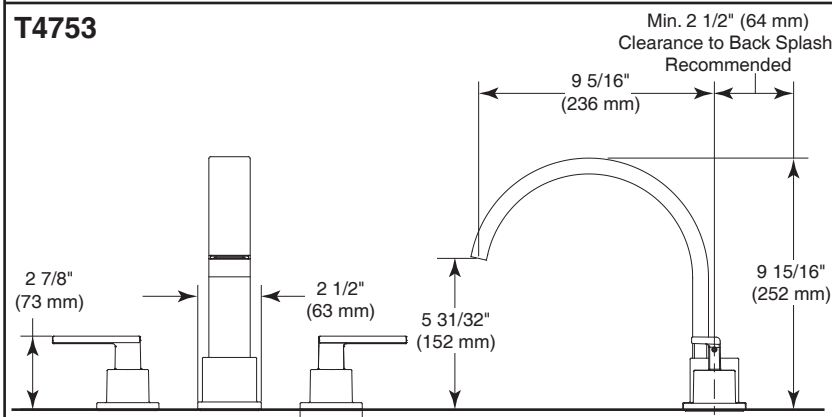

ROMAN TUB/WHIRLPOOL FAUCET TRIM

Submitted Model No.: _____
 Specific Features: _____

- Vero™ Bath Collection
- Three Hole Installation (T2753 Series)
- Four Hole Installation (T4753 Series)
- Rough-In Kit Must Also be Ordered to Complete Installation (R4707 for four hole and R2707 for three hole)

STANDARD SPECIFICATIONS

- Trim Only for two handle Roman Tub faucet for concealed mounting.
- Temperature and volume controlled with handles.
- Rough-in kit must also be ordered to complete installation (R4707 for four hole and R2707 for three hole). There are separate specification sheets on each rough-in kit if more details are required.
- Handshower includes double check valves for backflow prevention (T4753).