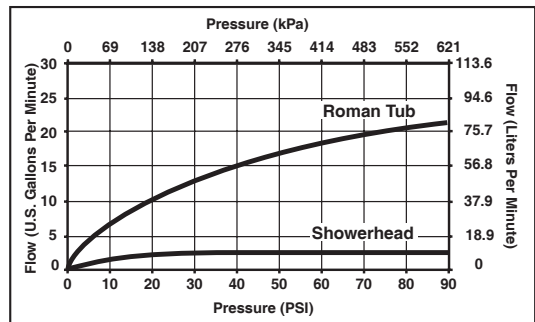

COMPLIES WITH

- ASME A112.18.1 / CSA B125.1

Indicates compliance to ICC / ANSI A117.1