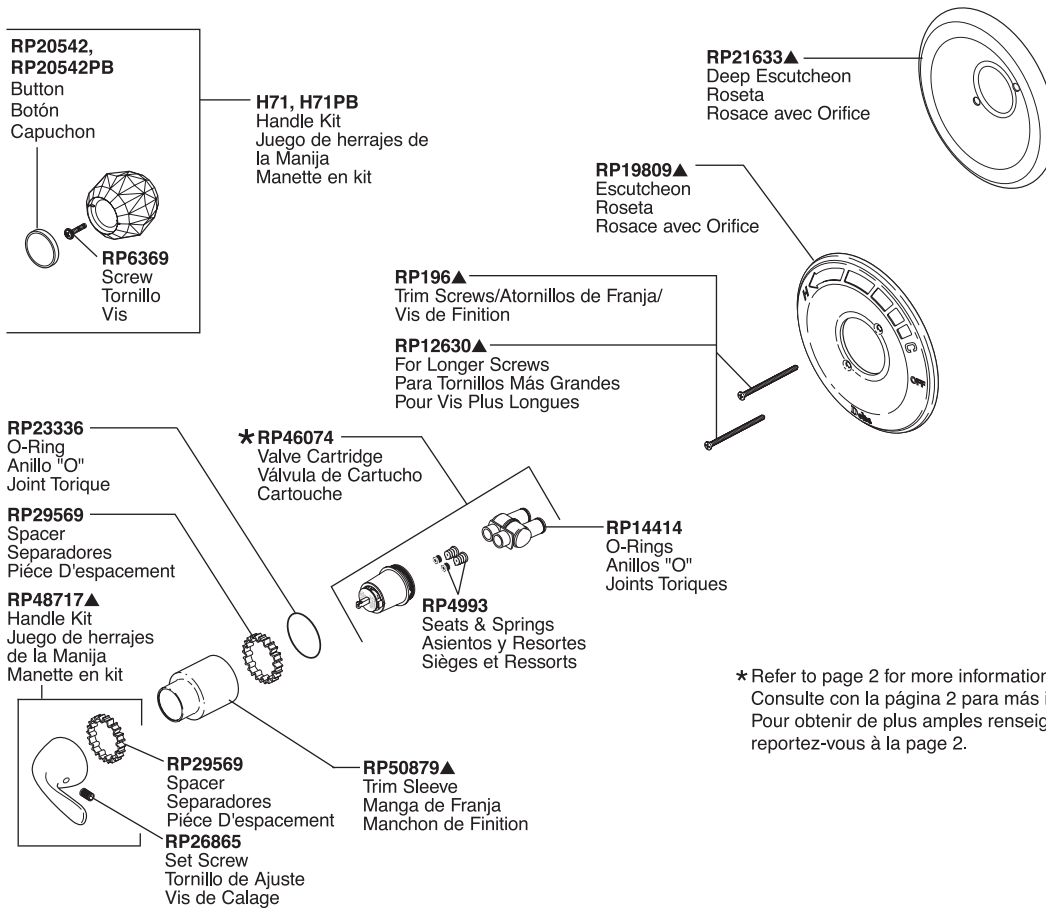

Classic Tub/Shower Trim Garniture pour Bain/Douche Classique

Adorno Clásica para Bañera/Ducha

Models/Modelos/Modèles T13020, T13020-DPE, T13022, T13120, T13122, T13220, T13220-DPE, T13220-H20, T13220-H20T, T13222, T13420, T13420-DPE, T13420-H20, T13420-H20T & T13422 Series/Series/Seria

Classic Tub/Shower

* Refer to page 2 for more information.
Consulte con la página 2 para más información.
Pour obtenir de plus amples renseignements, reportez-vous à la page 2.

Classic Tub/Shower Trim Garniture pour Bain/Douche Classique

Adorno Clásica para Bañera/Ducha

Models/Modelos/Modèles T13020, T13022, T13120, T13122, T13220, T13220-H20, T13220-H20T, T13222, T13420, T13422, T13420-H20 & T13420-H20T Series/Series/Seria

Classic Tub/Shower

Cartridge Summary Reference Sheet		
Units shipped in March 2006 and after.	Units shipped before March 2006.	Replacement cartridges shipped in July 2006 and after.
<p>MultiChoice® 13/14</p> <p>Order RP46074 to Replace Cartridge.</p>	<p>Old Monitor® 1300/1400</p> <p>Order RP19804 to Replace Cartridge.</p>	<p>New Monitor® 1300/1400</p> <p>Order RP19804 to Replace Cartridge.</p>
<p>17</p> <p>Order RP46463 to Replace Cartridge.</p>	<p>1700</p> <p>Order RP32104 to Replace Cartridge.</p>	<p>NA</p>
<p>17T</p> <p>Order RP47201 to Replace Cartridge.</p>	<p>NA Will Not Fit</p>	<p>NA</p>