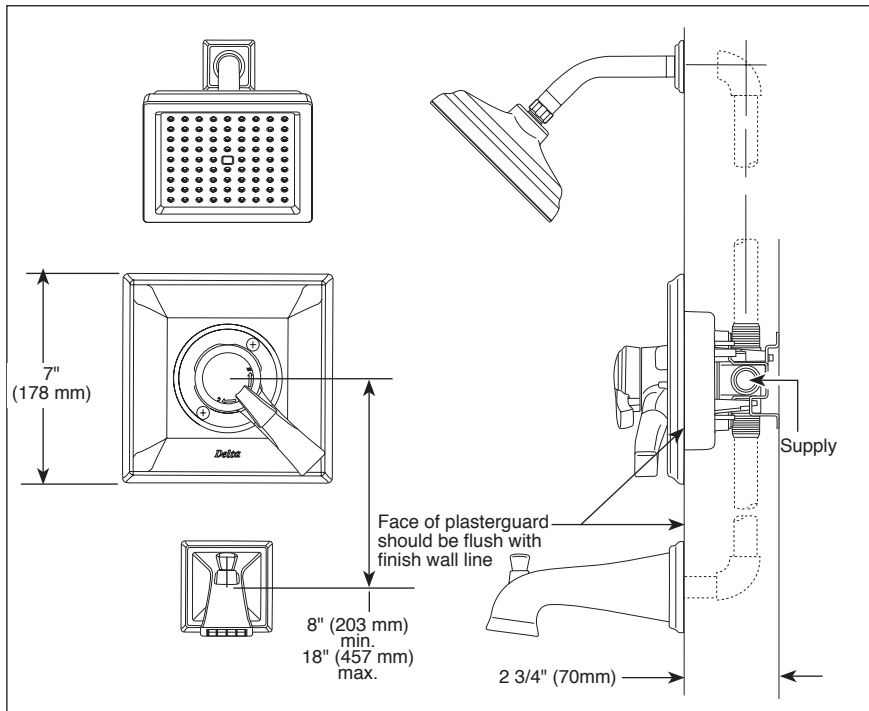

▲ Designate Proper Finish Suffix