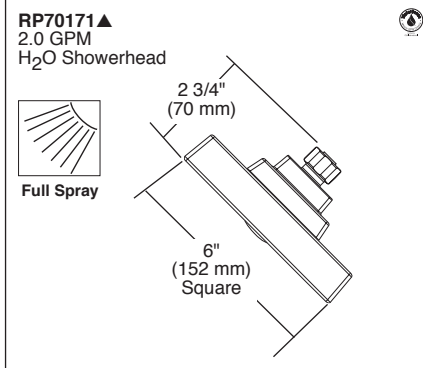

TUB AND SHOWER FAUCET TRIM

- Dryden™ Bath Collection
- Valve Only (T17051 Series)
- Shower Only (T17251 & T17251-WE Series)
- Tub/Shower (T17451 & T17451-WE Series)

FEATURES:

- Monitor® 17 Series pressure balanced bath mixing valve trim
- "-H2O" models include H₂Okinetic® Technology showerhead.

STANDARD SPECIFICATIONS:

- Maintains a balanced pressure of hot and cold water even when a valve is turned on or off elsewhere in the system.
- For use with MultiChoice® Universal rough valve body. (R10000 Series)
- Back-to-back installation capability.
- Solid brass forged body.
- Lever volume control handle; temperature adjustment dial.
- Field adjustable to limit handle rotation into hot water zone.
- Maximum dial rotation adjustable between 90° and 180°.
- All parts replaceable from the front of the valve.
- 2.5 gpm @ 80 PSI for standard models and 2.0 gpm @ 80 PSI for models with -H2O & -WE suffix.
- Stem extension kit RP77992 can be ordered to allow for an additional 1 3/4" wall thickness. RP77992 ships with chrome escutcheon screws. For special finishes also order RP12630 escutcheon screws in desired finish.

WARRANTY

1. Lifetime limited warranty on parts (other than electronic parts and batteries) and finishes; or, for commercial users, for 5 years from date of purchase.
   - 5 year limited warranty on electronic parts (other than batteries); or, for commercial users, for 1 year from the date of purchase.
2. No warranty is provided on batteries.

Submitted Model No.: _____

Specific Features: _____

▲ Designate Proper Finish Suffix

COMPLIES WITH:

- ASME A112.18.1 / CSA B125.1
- ASSE 1016
- ☑ Indicates compliance to ICC/ANSI A117.1 - Valve control only
- EPA WaterSense® (H₂O & WE models only)