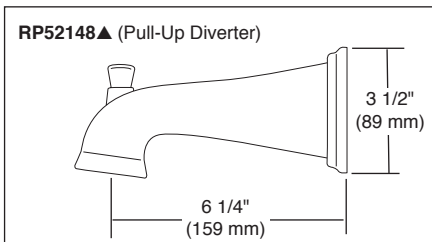

TUB AND SHOWER FAUCET TRIM

- Dryden™ Bath Collection
- Valve Only (T17051 Series)
- Shower Only (T17251 & T17251-WE Series)
- Tub/Shower (T17451 & T17451-WE Series)

FEATURES:

- Monitor® 17 Series pressure balanced bath mixing valve trim
- "-H2O" models include H₂Okinetic® Technology showerhead.

STANDARD SPECIFICATIONS:

- Maintains a balanced pressure of hot and cold water even when a valve is turned on or off elsewhere in the system.
- For use with MultiChoice® Universal rough valve body. (R10000 Series)
- Back-to-back installation capability.
- Solid brass forged body.
- Lever volume control handle; temperature adjustment dial.
- Field adjustable to limit handle rotation into hot water zone.
- Maximum dial rotation adjustable between 90° and 180°.
- All parts replaceable from the front of the valve.
- 2.5 gpm @ 80 PSI for standard models and 2.0 gpm @ 80 PSI for models with -H2O & -WE suffix.
- Stem extension kit RP77992 can be ordered to allow for an additional 1 3/4" wall thickness. RP77992 ships with chrome escutcheon screws. For special finishes also order RP12630 escutcheon screws in desired finish.

WARRANTY

1. Lifetime limited warranty on parts (other than electronic parts and batteries) and finishes; or, for commercial users, for 5 years from date of purchase.
   - 5 year limited warranty on electronic parts (other than batteries); or, for commercial users, for 1 year from the date of purchase.
2. No warranty is provided on batteries.

Submitted Model No.: _____

Specific Features: _____

▲ Designate Proper Finish Suffix

COMPLIES WITH:

- ASME A112.18.1 / CSA B125.1
- ASSE 1016
- ☑ Indicates compliance to ICC/ANSI A117.1 - Valve control only
- EPA WaterSense® (H₂O & WE models only)