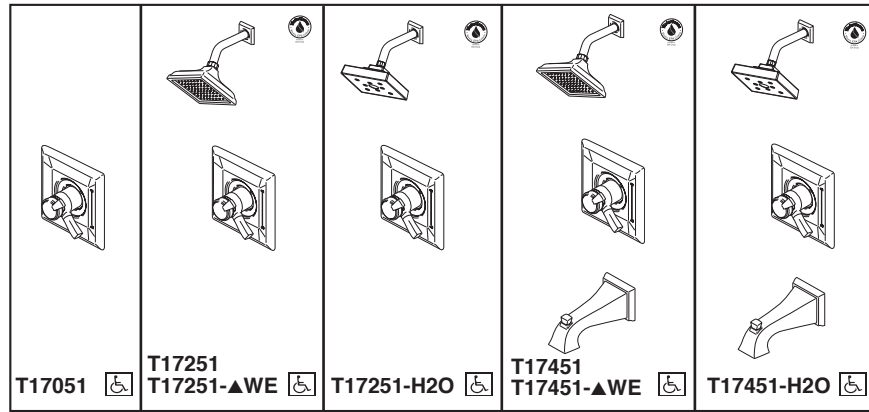

FEATURES:

- Monitor® 17 Series pressure balanced bath mixing valve trim
- "-H2O" models include H₂Okinetic® Technology showerhead.

STANDARD SPECIFICATIONS:

- Maintains a balanced pressure of hot and cold water even when a valve is turned on or off elsewhere in the system.
- For use with MultiChoice® Universal rough valve body. (R10000 Series)
- Back-to-back installation capability.
- Solid brass forged body.
- Lever volume control handle; temperature adjustment dial.
- Field adjustable to limit handle rotation into hot water zone.
- Maximum dial rotation adjustable between 90° and 180°.
- All parts replaceable from the front of the valve.
- 2.5 gpm @ 80 PSI for standard models and 2.0 gpm @ 80 PSI for models with -H2O & -WE suffix.
- Stem extension kit RP77992 can be ordered to allow for an additional 1 3/4" wall thickness. RP77992 ships with chrome escutcheon screws. For special finishes also order RP12630 escutcheon screws in desired finish.

WARRANTY

1. Lifetime limited warranty on parts (other than electronic parts and batteries) and finishes; or, for commercial users, for 5 years from date of purchase.
   - 5 year limited warranty on electronic parts (other than batteries); or, for commercial users, for 1 year from the date of purchase.
2. No warranty is provided on batteries.

Submitted Model No.: _____

Specific Features: _____