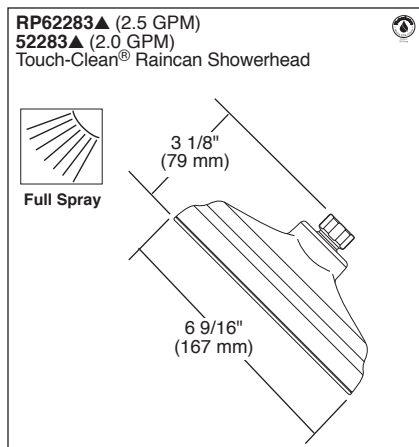

TUB AND SHOWER FAUCET TRIM

- Dryden™ Bath Collection
- Valve Only (T17051 Series)
- Shower Only (T17251 & T17251-WE Series)
- Tub/Shower (T17451 & T17451-WE Series)

FEATURES:

- Monitor® 17 Series pressure balanced bath mixing valve trim
- "-H2O" models include H₂Okinetic® Technology showerhead.

STANDARD SPECIFICATIONS:

- Maintains a balanced pressure of hot and cold water even when a valve is turned on or off elsewhere in the system.
- For use with MultiChoice® Universal rough valve body. (R10000 Series)
- Back-to-back installation capability.
- Solid brass forged body.
- Lever volume control handle; temperature adjustment dial.
- Field adjustable to limit handle rotation into hot water zone.
- Maximum dial rotation adjustable between 90° and 180°.
- All parts replaceable from the front of the valve.
- 2.5 gpm @ 80 PSI for standard models and 2.0 gpm @ 80 PSI for models with -H2O & -WE suffix.
- Stem extension kit RP77992 can be ordered to allow for an additional 1 3/4" wall thickness. RP77992 ships with chrome escutcheon screws. For special finishes also order RP12630 escutcheon screws in desired finish.

WARRANTY

1. Lifetime limited warranty on parts (other than electronic parts and batteries) and finishes; or, for commercial users, for 5 years from date of purchase.
   - 5 year limited warranty on electronic parts (other than batteries); or, for commercial users, for 1 year from the date of purchase.
2. No warranty is provided on batteries.

Submitted Model No.: _____

Specific Features: _____

▲ Designate Proper Finish Suffix

COMPLIES WITH:

- ASME A112.18.1 / CSA B125.1
- ASSE 1016
- ☑ Indicates compliance to ICC/ANSI A117.1 - Valve control only
- EPA WaterSense® (H₂O & WE models only)