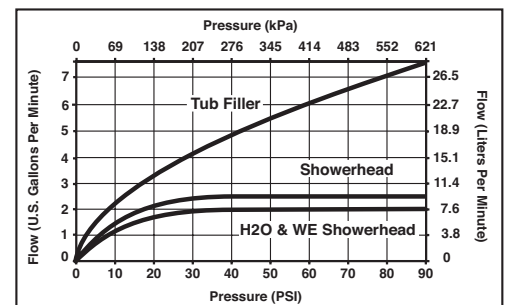

COMPLIES WITH:

- ASME A112.18.1 / CSA B125.1
- ASSE 1016
- ☑ Indicates compliance to ICC/ANSI A117.1 - Valve control only
- EPA WaterSense® (H₂O & WE models only)