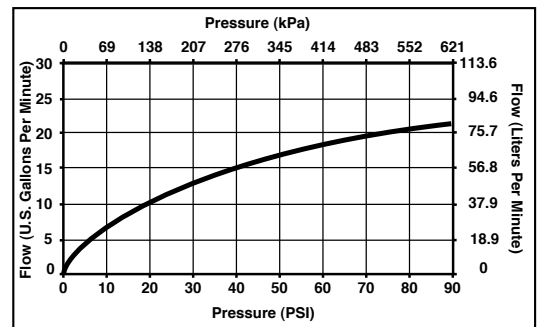

Available LHP Handle Options ▲ Designate proper finish suffix

Delta reserves the right (1) to make changes in specifications and materials, and (2) to change or discontinue models, both without notice or obligation. Dimensions are for reference only. See current full-line price book or www.specselectonline.com for finish options and product availability.

55 E. 111th Street, Indianapolis, IN 46280
395 Matheson Blvd. E., Mississauga, ON L4Z 2H2
© 2006 Masco Corporation of Indiana