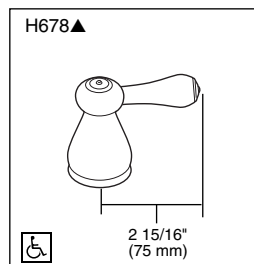

Available LHP Handle Options ▲ Designate proper finish suffix

Delta reserves the right (1) to make changes in specifications and materials, and (2) to change or discontinue models, both without notice or obligation. Dimensions are for reference only. See current full-line price book or www.specselectonline.com for finish options and product availability.

55 E. 111th Street, Indianapolis, IN 46280
395 Matheson Blvd. E., Mississauga, ON L4Z 2H2
© 2006 Masco Corporation of Indiana