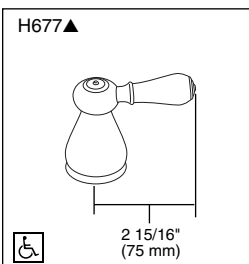

Available LHP Handle Options ▲ Designate proper finish suffix

Delta reserves the right (1) to make changes in specifications and materials, and (2) to change or discontinue models, both without notice or obligation. Dimensions are for reference only. See current full-line price book or www.specselectonline.com for finish options and product availability.

55 E. 111th Street, Indianapolis, IN 46280
395 Matheson Blvd. E., Mississauga, ON L4Z 2H2
© 2006 Masco Corporation of Indiana