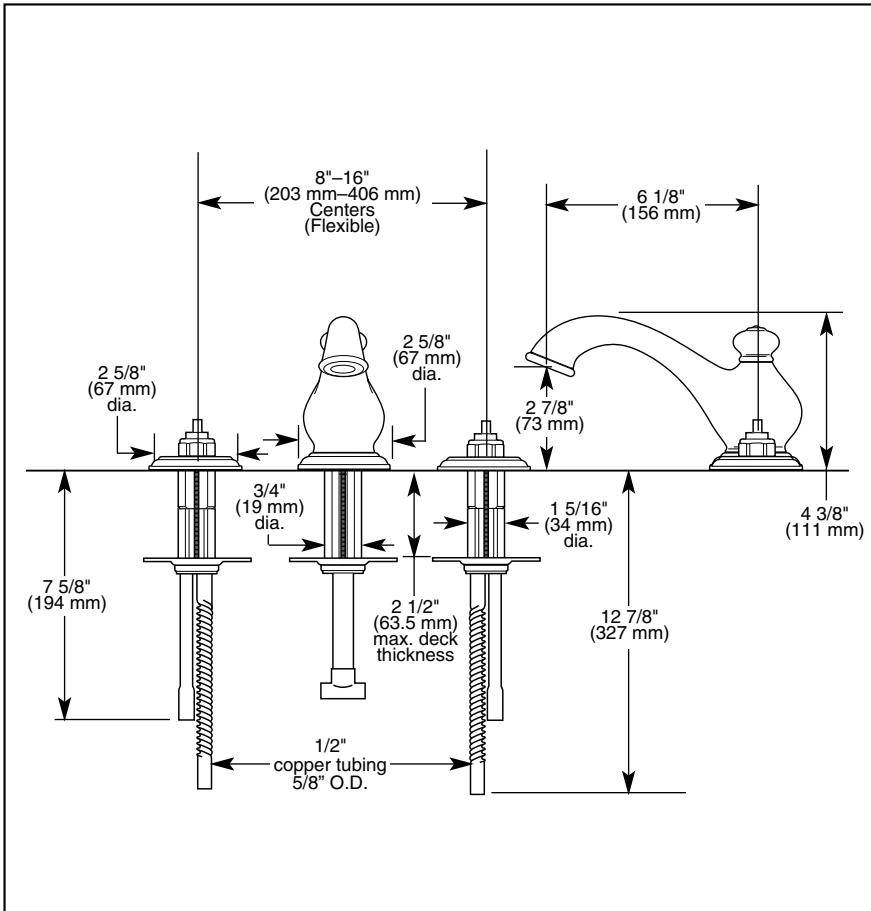

COMPLIES WITH:

- ASME A112.18.1 / CSA B125.1
- Indicates ADA compliance to ICC/ANSI A117.1
- CSA Certified