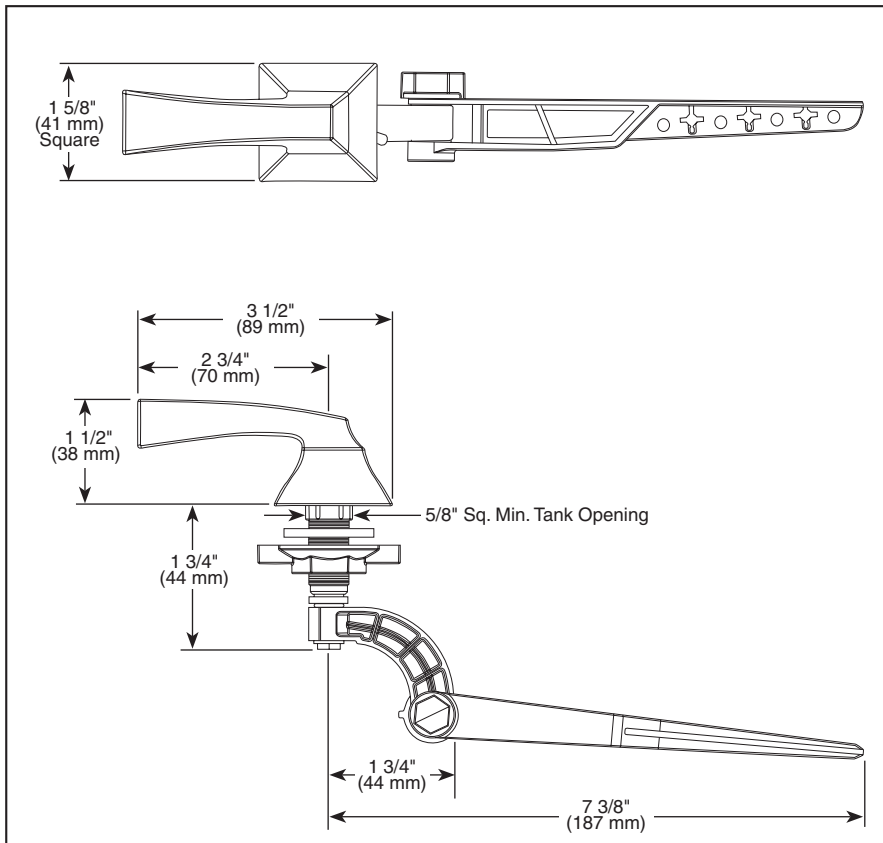

▲ Designate proper finish suffix

ACCESSORIES

- Dryden™ Bath Collection
- Universal Tank Lever

STANDARD SPECIFICATIONS:

- Installation instructions included with product.
- Universal left front or left side mount tank lever.
- Can work in right side mount toilets.

WARRANTY

- Lifetime Faucet and Finish Limited Warranty to the original consumer purchaser to be free from defects in material and workmanship.
- 5 Year Limited Warranty for usage in all industrial, commercial and business applications.

Liberty Hardware Manufacturing Corporation
140 Business Park Drive
Winston-Salem, NC 27107
800.542.3789
www.libertyhardware.com
© 2013 LHMC, A Masco Company

Delta reserves the right (1) to make changes in specifications and materials, and (2) to change or discontinue models, both without notice or obligation. Dimensions are for reference only. See current full-line price book or www.deltafaucet.com for finish options and product availability.