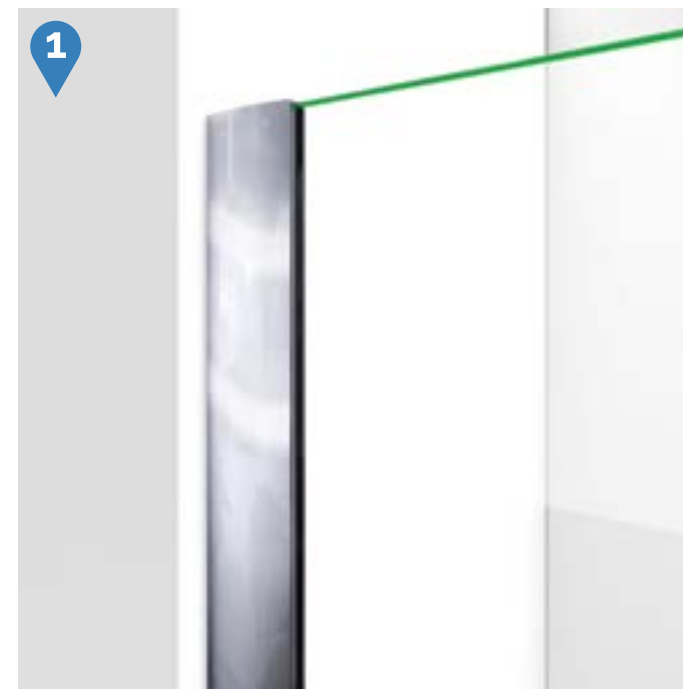

# Aqua™ Swing Door

Chrome      Brushed Nickel

- Quality ¼" (6mm) thick ANSI certified clear tempered glass
- Great choice for smaller bathrooms, where a sliding door will not work
- Anodized aluminum wall profile allows up to 3/8" adjustment for out-of-plumb (uneven walls)
- Available with optional Extender or Return panel
- Stationary panel requires a Support Arm for additional stability
- Extender/Return Panels feature 5/16" glass attached to the wall and tub with U-channels
- Suitable for installation on any straight (not curved) bathtub
- Professional installation highly recommended

Configuration 1

SKU	A MODEL WIDTH	B MODEL HEIGHT	C ACCESS WIDTH	D DOOR WIDTH	E EXTENDER PANEL WIDTH	N HINGE PANEL WIDTH	-01 CHROME	-04 BRUSHED NICKEL
SHDR-3148586-EX	48"- 48 7/16"	58"	27" (in a 60" opening)	23 15/16"	9"	23 15/16"	-	-

Configuration 2

SKU	A MODEL WIDTH	B MODEL HEIGHT	C ACCESS WIDTH	D DOOR WIDTH	G RETURN PANEL WIDTH	N HINGE PANEL WIDTH	-01 CHROME	-04 BRUSHED NICKEL
SHDR-3148586-RT	48"- 48 7/16"	58"	36" (in a 60" opening)	23 15/16"	30"	23 15/16"	-	-