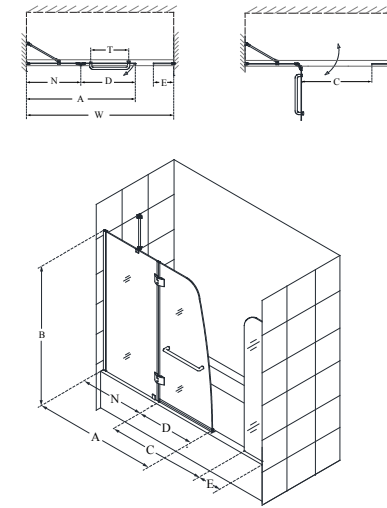

# Aqua™ Swing Door

Chrome      Brushed Nickel

- Quality ¼" (6mm) thick ANSI certified clear tempered glass
- Great choice for smaller bathrooms, where a sliding door will not work
- Anodized aluminum wall profile allows up to 3/8" adjustment for out-of-plumb (uneven walls)
- Available with optional Extender or Return panel
- Stationary panel requires a Support Arm for additional stability
- Extender/Return Panels feature 5/16" glass attached to the wall and tub with U-channels
- Suitable for installation on any straight (not curved) bathtub
- Professional installation highly recommended

Configuration 1

SKU	A MODEL WIDTH	B MODEL HEIGHT	C ACCESS WIDTH	D DOOR WIDTH	E EXTENDER PANEL WIDTH	N HINGE PANEL WIDTH	-01 CHROME	-04 BRUSHED NICKEL
SHDR-3148586-EX	48"- 48 7/16"	58"	27" (in a 60" opening)	23 15/16"	9"	23 15/16"	-	-

Configuration 2

SKU	A MODEL WIDTH	B MODEL HEIGHT	C ACCESS WIDTH	D DOOR WIDTH	G RETURN PANEL WIDTH	N HINGE PANEL WIDTH	-01 CHROME	-04 BRUSHED NICKEL
SHDR-3148586-RT	48"- 48 7/16"	58"	36" (in a 60" opening)	23 15/16"	30"	23 15/16"	-	-

Configuration 3

SKU	A MODEL WIDTH	B MODEL HEIGHT	C ACCESS WIDTH	D DOOR WIDTH	G RETURN PANEL WIDTH	N HINGE PANEL WIDTH	-01 CHROME	-04 BRUSHED NICKEL
SHDR-3148586-RT	48"- 48 7/16"	58"	36" (in a 60" opening)	23 15/16"	30"	23 15/16"	-	-