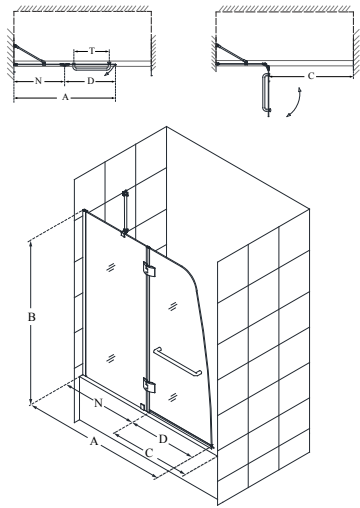

# Aqua™ Swing Door

Chrome      Brushed Nickel

- Quality ¼" (6mm) thick ANSI certified clear tempered glass
- Great choice for smaller bathrooms, where a sliding door will not work
- Anodized aluminum wall profile allows up to 3/8" adjustment for out-of-plumb (uneven walls)
- Available with optional Extender or Return panel
- Stationary panel requires a Support Arm for additional stability
- Extender/Return Panels feature 5/16" glass attached to the wall and tub with U-channels
- Suitable for installation on any straight (not curved) bathtub
- Professional installation highly recommended

Configuration 1

SKU	A MODEL WIDTH	B MODEL HEIGHT	C ACCESS WIDTH	D DOOR WIDTH	E EXTENDER PANEL WIDTH	N HINGE PANEL WIDTH	-01 CHROME	-04 BRUSHED NICKEL
SHDR-3148586-EX	48"- 48 7/16"	58"	27" (in a 60" opening)	23 15/16"	9"	23 15/16"	-	-

Configuration 2

SKU	A MODEL WIDTH	B MODEL HEIGHT	C ACCESS WIDTH	D DOOR WIDTH	G RETURN PANEL WIDTH	N HINGE PANEL WIDTH	-01 CHROME	-04 BRUSHED NICKEL
SHDR-3148586-RT	48"- 48 7/16"	58"	36" (in a 60" opening)	23 15/16"	30"	23 15/16"	-	-

Configuration 3

SKU	A MODEL WIDTH	B MODEL HEIGHT	C ACCESS WIDTH	D DOOR WIDTH	G RETURN PANEL WIDTH	N HINGE PANEL WIDTH	-01 CHROME	-04 BRUSHED NICKEL
SHDR-3148586-RT	48"- 48 7/16"	58"	36" (in a 60" opening)	23 15/16"	30"	23 15/16"	-	-