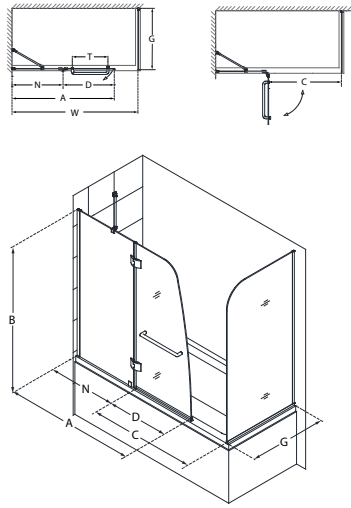

# Aqua™ Swing Door

Chrome      Brushed Nickel

- Quality ¼" (6mm) thick ANSI certified clear tempered glass
- Great choice for smaller bathrooms, where a sliding door will not work
- Anodized aluminum wall profile allows up to 3/8" adjustment for out-of-plumb (uneven walls)
- Available with optional Extender or Return panel
- Stationary panel requires a Support Arm for additional stability
- Extender/Return Panels feature 5/16" glass attached to the wall and tub with U-channels
- Suitable for installation on any straight (not curved) bathtub
- Professional installation highly recommended

Configuration 1

SKU	A MODEL WIDTH	B MODEL HEIGHT	C ACCESS WIDTH	D DOOR WIDTH	E EXTENDER PANEL WIDTH	N HINGE PANEL WIDTH	-01 CHROME	-04 BRUSHED NICKEL
SHDR-3148586-EX	48"- 48 7/16"	58"	27" (in a 60" opening)	23 15/16"	9"	23 15/16"	-	-

Configuration 2

SKU	A MODEL WIDTH	B MODEL HEIGHT	C ACCESS WIDTH	D DOOR WIDTH	G RETURN PANEL WIDTH	N HINGE PANEL WIDTH	-01 CHROME	-04 BRUSHED NICKEL
SHDR-3148586-RT	48"- 48 7/16"	58"	36" (in a 60" opening)	23 15/16"	30"	23 15/16"	-	-

Configuration 3

SKU	A MODEL WIDTH	B MODEL HEIGHT	C ACCESS WIDTH	D DOOR WIDTH	G RETURN PANEL WIDTH	N HINGE PANEL WIDTH	-01 CHROME	-04 BRUSHED NICKEL
SHDR-3148586-RT	48"- 48 7/16"	58"	36" (in a 60" opening)	23 15/16"	30"	23 15/16"	-	-