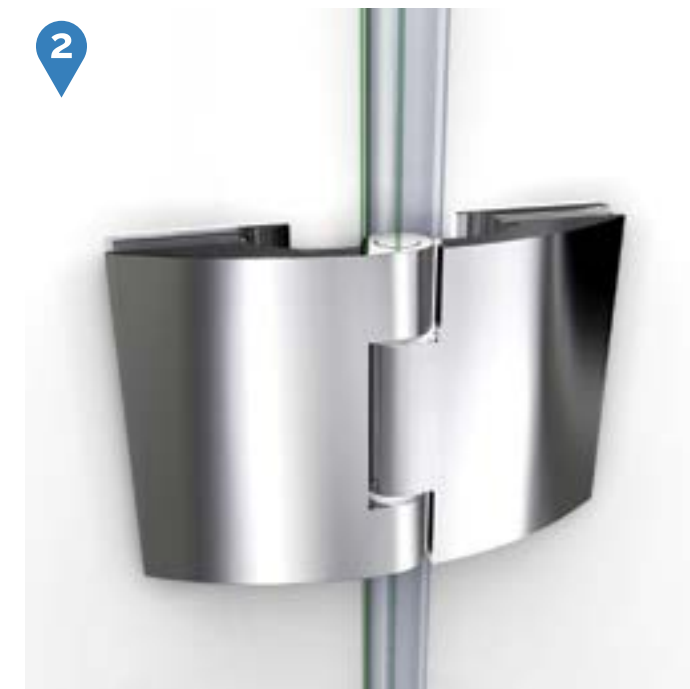

# Aqua™ Swing Door

Chrome      Brushed Nickel

- Quality ¼" (6mm) thick ANSI certified clear tempered glass
- Great choice for smaller bathrooms, where a sliding door will not work
- Anodized aluminum wall profile allows up to 3/8" adjustment for out-of-plumb (uneven walls)
- Available with optional Extender or Return panel
- Stationary panel requires a Support Arm for additional stability
- Extender/Return Panels feature 5/16" glass attached to the wall and tub with U-channels
- Suitable for installation on any straight (not curved) bathtub
- Professional installation highly recommended

Configuration 1

SKU	A MODEL WIDTH	B MODEL HEIGHT	C ACCESS WIDTH	D DOOR WIDTH	E EXTENDER PANEL WIDTH	N HINGE PANEL WIDTH	-01 CHROME	-04 BRUSHED NICKEL
SHDR-3148586-EX	48"- 48 7/16"	58"	27" (in a 60" opening)	23 15/16"	9"	23 15/16"	-	-

Configuration 2

SKU	A MODEL WIDTH	B MODEL HEIGHT	C ACCESS WIDTH	D DOOR WIDTH	G RETURN PANEL WIDTH	N HINGE PANEL WIDTH	-01 CHROME	-04 BRUSHED NICKEL
SHDR-3148586-RT	48"- 48 7/16"	58"	36" (in a 60" opening)	23 15/16"	30"	23 15/16"	-	-

Configuration 3

SKU	A MODEL WIDTH	B MODEL HEIGHT	C ACCESS WIDTH	D DOOR WIDTH	G RETURN PANEL WIDTH	N HINGE PANEL WIDTH	-01 CHROME	-04 BRUSHED NICKEL
SHDR-3148586-RT	48"- 48 7/16"	58"	36" (in a 60" opening)	23 15/16"	30"	23 15/16"	-	-