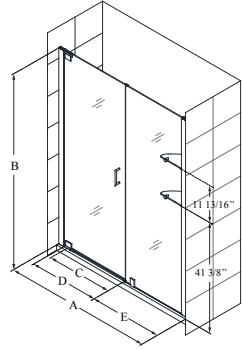

- Anodized aluminum wall profiles allow up to 1" adjustment per side for width or out-of-plumb (uneven walls)
- Shower Enclosures feature an option of a Support Arm or Glass Shelves for stability
- **IMPORTANT! All measurements should be taken only AFTER walls are finished (tile, back walls, etc.)**
- Professional installation highly recommended

Configuration 1

SKU	A MODEL WIDTH	B MODEL HEIGHT	C ACCESS WIDTH	D DOOR WIDTH	-01 CHROME	-04 BRUSHED NICKEL	-06 OIL RUBBED BRONZE
SHDR-4125720	25 1/4" - 27 1/4"	72"	17 3/4"	20 3/4"	-	-	-
SHDR-4127720	27" - 29"	72"	19 1/2"	22 1/2"	-	-	-
SHDR-4128720	28 3/4" - 30 3/4"	72"	21 1/4"	24 1/4"	-	-	-
SHDR-4130720	30 1/2" - 32 1/2"	72"	23"	26"	-	-	-
SHDR-4132720	32 1/4" - 34 1/4"	72"	24 3/4"	27 3/4"	-	-	-
SHDR-4134720	34" - 36"	72"	26 1/2"	29 1/2"	-	-	-
SHDR-4135720	35 3/4" - 37 3/4"	72"	28 1/4"	31 1/4"	-	-	-

Configuration 2

SKU	A MODEL WIDTH	B MODEL HEIGHT	C ACCESS WIDTH	D DOOR WIDTH	E INLINE PANEL WIDTH	-01 CHROME	-04 BRUSHED NICKEL	-06 OIL RUBBED BRONZE
SHDR-4137720	37 1/4" - 39 1/4"	72"	17 3/4"	20 3/4"	12"	-	-	-
SHDR-4139720	39" - 41"	72"	19 1/2"	22 1/2"	12"	-	-	-
SHDR-4140720	40 3/4" - 42 3/4"	72"	21 1/4"	24 1/4"	12"	-	-	-
SHDR-4142720	42 1/2" - 44 1/2"	72"	23"	26"	12"	-	-	-
SHDR-4144720	44 1/4" - 46 1/4"	72"	24 3/4"	27 3/4"	12"	-	-	-
SHDR-4146720	46" - 48"	72"	26 1/2"	29 1/2"	12"	-	-	-
SHDR-4147720	47 3/4" - 49 3/4"	72"	28 1/4"	31 1/4"	12"	-	-	-