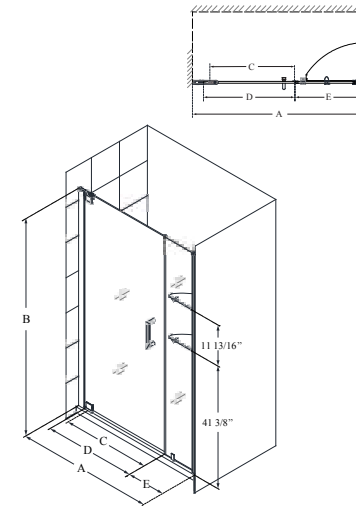

# Elegance™ Pivot Door

Chrome      Brushed Nickel      Oil Rubbed Bronze

- Premium 3/8" (10mm) thick ANSI certified tempered glass for an upscale look
- DreamLine exclusive ClearMax™ protective water repellent and stain resistant glass coating
- Single Door configuration offers the widest width range selection, from 25 1/4" to 37 3/4"
- Solid brass self-closing pivot hardware

- Anodized aluminum wall profiles allow up to 1" adjustment per side for width or out-of-plumb (uneven walls)
- Shower Enclosures feature an option of a Support Arm or Glass Shelves for stability
- **IMPORTANT! All measurements should be taken only AFTER walls are finished (tile, back walls, etc.)**
- Professional installation highly recommended

Configuration 1

SKU	A MODEL WIDTH	B MODEL HEIGHT	C ACCESS WIDTH	D DOOR WIDTH	-01 CHROME	-04 BRUSHED NICKEL	-06 OIL RUBBED BRONZE
SHDR-4125720	25 1/4" - 27 1/4"	72"	17 3/4"	20 3/4"	-	-	-
SHDR-4127720	27" - 29"	72"	19 1/2"	22 1/2"	-	-	-
SHDR-4128720	28 3/4" - 30 3/4"	72"	21 1/4"	24 1/4"	-	-	-
SHDR-4130720	30 1/2" - 32 1/2"	72"	23"	26"	-	-	-
SHDR-4132720	32 1/4" - 34 1/4"	72"	24 3/4"	27 3/4"	-	-	-
SHDR-4134720	34" - 36"	72"	26 1/2"	29 1/2"	-	-	-
SHDR-4135720	35 3/4" - 37 3/4"	72"	28 1/4"	31 1/4"	-	-	-

Configuration 2

SKU	A MODEL WIDTH	B MODEL HEIGHT	C ACCESS WIDTH	D DOOR WIDTH	E INLINE PANEL WIDTH	-01 CHROME	-04 BRUSHED NICKEL	-06 OIL RUBBED BRONZE
SHDR-4137720	37 1/4" - 39 1/4"	72"	17 3/4"	20 3/4"	12"	-	-	-
SHDR-4139720	39" - 41"	72"	19 1/2"	22 1/2"	12"	-	-	-
SHDR-4140720	40 3/4" - 42 3/4"	72"	21 1/4"	24 1/4"	12"	-	-	-
SHDR-4142720	42 1/2" - 44 1/2"	72"	23"	26"	12"	-	-	-
SHDR-4144720	44 1/4" - 46 1/4"	72"	24 3/4"	27 3/4"	12"	-	-	-
SHDR-4146720	46" - 48"	72"	26 1/2"	29 1/2"	12"	-	-	-
SHDR-4147720	47 3/4" - 49 3/4"	72"	28 1/4"	31 1/4"	12"	-	-	-