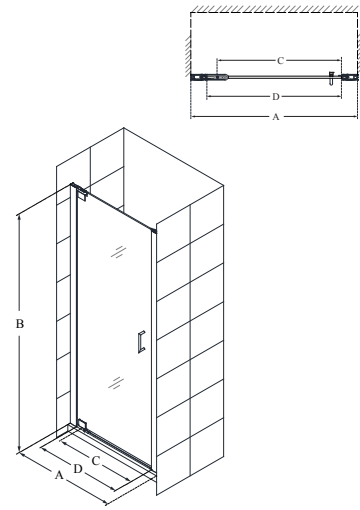

# Elegance™ Pivot Door

Chrome      Brushed Nickel      Oil Rubbed Bronze

- Premium 3/8" (10mm) thick ANSI certified tempered glass for an upscale look
- DreamLine exclusive ClearMax™ protective water repellent and stain resistant glass coating
- Single Door configuration offers the widest width range selection, from 25 1/4" to 37 3/4"
- Solid brass self-closing pivot hardware

- Anodized aluminum wall profiles allow up to 1" adjustment per side for width or out-of-plumb (uneven walls)
- Shower Enclosures feature an option of a Support Arm or Glass Shelves for stability
- **IMPORTANT! All measurements should be taken only AFTER walls are finished (tile, back walls, etc.)**
- Professional installation highly recommended

Configuration 1

SKU	A MODEL WIDTH	B MODEL HEIGHT	C ACCESS WIDTH	D DOOR WIDTH	-01 CHROME	-04 BRUSHED NICKEL	-06 OIL RUBBED BRONZE
SHDR-4125720	25 1/4" - 27 1/4"	72"	17 3/4"	20 3/4"	-	-	-
SHDR-4127720	27" - 29"	72"	19 1/2"	22 1/2"	-	-	-
SHDR-4128720	28 3/4" - 30 3/4"	72"	21 1/4"	24 1/4"	-	-	-
SHDR-4130720	30 1/2" - 32 1/2"	72"	23"	26"	-	-	-
SHDR-4132720	32 1/4" - 34 1/4"	72"	24 3/4"	27 3/4"	-	-	-
SHDR-4134720	34" - 36"	72"	26 1/2"	29 1/2"	-	-	-
SHDR-4135720	35 3/4" - 37 3/4"	72"	28 1/4"	31 1/4"	-	-	-

Configuration 2

SKU	A MODEL WIDTH	B MODEL HEIGHT	C ACCESS WIDTH	D DOOR WIDTH	E INLINE PANEL WIDTH	-01 CHROME	-04 BRUSHED NICKEL	-06 OIL RUBBED BRONZE
SHDR-4137720	37 1/4" - 39 1/4"	72"	17 3/4"	20 3/4"	12"	-	-	-
SHDR-4139720	39" - 41"	72"	19 1/2"	22 1/2"	12"	-	-	-
SHDR-4140720	40 3/4" - 42 3/4"	72"	21 1/4"	24 1/4"	12"	-	-	-
SHDR-4142720	42 1/2" - 44 1/2"	72"	23"	26"	12"	-	-	-
SHDR-4144720	44 1/4" - 46 1/4"	72"	24 3/4"	27 3/4"	12"	-	-	-
SHDR-4146720	46" - 48"	72"	26 1/2"	29 1/2"	12"	-	-	-
SHDR-4147720	47 3/4" - 49 3/4"	72"	28 1/4"	31 1/4"	12"	-	-	-