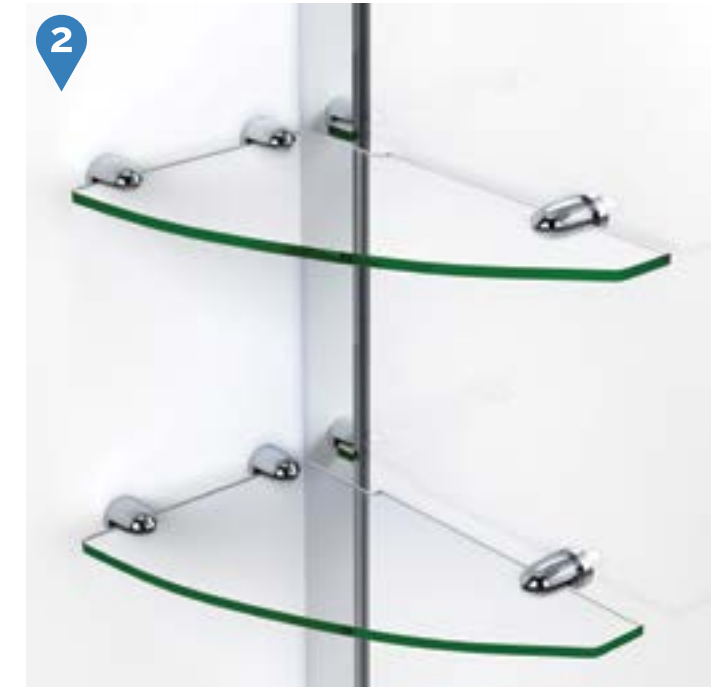

# Elegance™ Pivot Door

Chrome      Brushed Nickel      Oil Rubbed Bronze

- Premium 3/8" (10mm) thick ANSI certified tempered glass for an upscale look
- DreamLine exclusive ClearMax™ protective water repellent and stain resistant glass coating
- Single Door configuration offers the widest width range selection, from 25 1/4" to 37 3/4"
- Solid brass self-closing pivot hardware

- Anodized aluminum wall profiles allow up to 1" adjustment per side for width or out-of-plumb (uneven walls)
- Shower Enclosures feature an option of a Support Arm or Glass Shelves for stability
- **IMPORTANT! All measurements should be taken only AFTER walls are finished (tile, back walls, etc.)**
- Professional installation highly recommended

Configuration 1

SKU	A MODEL WIDTH	B MODEL HEIGHT	C ACCESS WIDTH	D DOOR WIDTH	-01 CHROME	-04 BRUSHED NICKEL	-06 OIL RUBBED BRONZE
SHDR-4125720	25 1/4" - 27 1/4"	72"	17 3/4"	20 3/4"	-	-	-
SHDR-4127720	27" - 29"	72"	19 1/2"	22 1/2"	-	-	-
SHDR-4128720	28 3/4" - 30 3/4"	72"	21 1/4"	24 1/4"	-	-	-
SHDR-4130720	30 1/2" - 32 1/2"	72"	23"	26"	-	-	-
SHDR-4132720	32 1/4" - 34 1/4"	72"	24 3/4"	27 3/4"	-	-	-
SHDR-4134720	34" - 36"	72"	26 1/2"	29 1/2"	-	-	-
SHDR-4135720	35 3/4" - 37 3/4"	72"	28 1/4"	31 1/4"	-	-	-

Configuration 2

SKU	A MODEL WIDTH	B MODEL HEIGHT	C ACCESS WIDTH	D DOOR WIDTH	E INLINE PANEL WIDTH	-01 CHROME	-04 BRUSHED NICKEL	-06 OIL RUBBED BRONZE
SHDR-4137720	37 1/4" - 39 1/4"	72"	17 3/4"	20 3/4"	12"	-	-	-
SHDR-4139720	39" - 41"	72"	19 1/2"	22 1/2"	12"	-	-	-
SHDR-4140720	40 3/4" - 42 3/4"	72"	21 1/4"	24 1/4"	12"	-	-	-
SHDR-4142720	42 1/2" - 44 1/2"	72"	23"	26"	12"	-	-	-
SHDR-4144720	44 1/4" - 46 1/4"	72"	24 3/4"	27 3/4"	12"	-	-	-
SHDR-4146720	46" - 48"	72"	26 1/2"	29 1/2"	12"	-	-	-
SHDR-4147720	47 3/4" - 49 3/4"	72"	28 1/4"	31 1/4"	12"	-	-	-