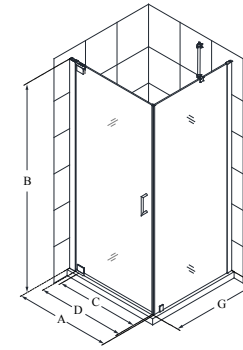

Configuration 4 (with Support Arm)

SKU	A MODEL WIDTH	B MODEL HEIGHT	C ACCESS WIDTH	D DOOR WIDTH	E INLINE PANEL WIDTH	-01 CHROME	-04 BRUSHED NICKEL	-06 OIL RUBBED BRONZE
SHEN-4130300	30"	72"	24"	30"	30"	-	-	-
SHEN-4134300	30"	72"	24"	30"	34"	-	-	-
SHEN-4130320	32"	72"	26"	32"	30"	-	-	-
SHEN-4134320	32"	72"	26"	32"	34"	-	-	-
SHEN-4130340	34"	72"	28"	34"	30"	-	-	-
SHEN-4134340	34"	72"	28"	34"	34"	-	-	-