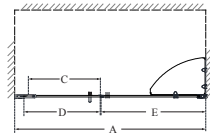

- Anodized aluminum wall profiles allow up to 1" adjustment per side for width or out-of-plumb (uneven walls)
- Shower Enclosures feature an option of a Support Arm or Glass Shelves for stability
- **IMPORTANT! All measurements should be taken only AFTER walls are finished (tile, back walls, etc.)**
- Professional installation highly recommended

Configuration 1

SKU	A MODEL WIDTH	B MODEL HEIGHT	C ACCESS WIDTH	D DOOR WIDTH	-01 CHROME	-04 BRUSHED NICKEL	-06 OIL RUBBED BRONZE
SHDR-4125720	25 1/4" - 27 1/4"	72"	17 3/4"	20 3/4"	-	-	-
SHDR-4127720	27" - 29"	72"	19 1/2"	22 1/2"	-	-	-
SHDR-4128720	28 3/4" - 30 3/4"	72"	21 1/4"	24 1/4"	-	-	-
SHDR-4130720	30 1/2" - 32 1/2"	72"	23"	26"	-	-	-
SHDR-4132720	32 1/4" - 34 1/4"	72"	24 3/4"	27 3/4"	-	-	-
SHDR-4134720	34" - 36"	72"	26 1/2"	29 1/2"	-	-	-
SHDR-4135720	35 3/4" - 37 3/4"	72"	28 1/4"	31 1/4"	-	-	-

Configuration 2

SKU	A MODEL WIDTH	B MODEL HEIGHT	C ACCESS WIDTH	D DOOR WIDTH	E INLINE PANEL WIDTH	-01 CHROME	-04 BRUSHED NICKEL	-06 OIL RUBBED BRONZE
SHDR-4137720	37 1/4" - 39 1/4"	72"	17 3/4"	20 3/4"	12"	-	-	-
SHDR-4139720	39" - 41"	72"	19 1/2"	22 1/2"	12"	-	-	-
SHDR-4140720	40 3/4" - 42 3/4"	72"	21 1/4"	24 1/4"	12"	-	-	-
SHDR-4142720	42 1/2" - 44 1/2"	72"	23"	26"	12"	-	-	-
SHDR-4144720	44 1/4" - 46 1/4"	72"	24 3/4"	27 3/4"	12"	-	-	-
SHDR-4146720	46" - 48"	72"	26 1/2"	29 1/2"	12"	-	-	-
SHDR-4147720	47 3/4" - 49 3/4"	72"	28 1/4"	31 1/4"	12"	-	-	-