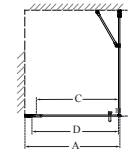

Configuration 4 (with Support Arm)

SKU	A MODEL WIDTH	B MODEL HEIGHT	C ACCESS WIDTH	D DOOR WIDTH	E INLINE PANEL WIDTH	-01 CHROME	-04 BRUSHED NICKEL	-06 OIL RUBBED BRONZE
SHEN-4130300	30"	72"	24"	30"	30"	-	-	-
SHEN-4134300	30"	72"	24"	30"	34"	-	-	-
SHEN-4130320	32"	72"	26"	32"	30"	-	-	-
SHEN-4134320	32"	72"	26"	32"	34"	-	-	-
SHEN-4130340	34"	72"	28"	34"	30"	-	-	-
SHEN-4134340	34"	72"	28"	34"	34"	-	-	-