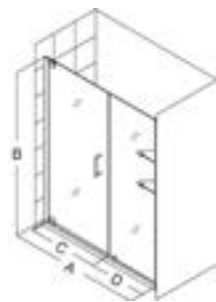

Configuration 3

SKU	A	B	C Walk-In	D Return Panel	Chrome Hardware -01	Brushed Nickel Hardware -04	Oil Rubbed Bronze Hardware -06
SHDR-4149720	49-1/4" - 51-1/4"	72"	20 3/4"	24"	$1,169.00	$1,227.00	$1,239.00
SHDR-4151720	51" - 53"	72"	22 1/2"	24"	$1,169.00	$1,227.00	$1,239.00
SHDR-4152720	52-3/4" - 54-3/4"	72"	24 1/4"	24"	$1,169.00	$1,227.00	$1,239.00
SHDR-4154720	54-1/2" - 56-1/2"	72"	26"	24"	$1,169.00	$1,227.00	$1,239.00
SHDR-4156720	56-1/4" - 58-1/4"	72"	27 3/4"	24"	$1,169.00	$1,227.00	$1,239.00
SHDR-4158720	58" - 60"	72"	29 1/2"	24"	$1,169.00	$1,227.00	$1,239.00
SHDR-4159720	59-3/4" - 61-3/4"	72"	31 1/4"	24"	$1,169.00	$1,227.00	$1,239.00