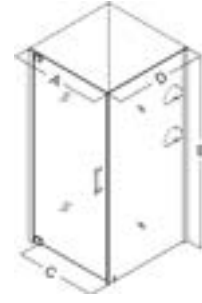

Configuration 5