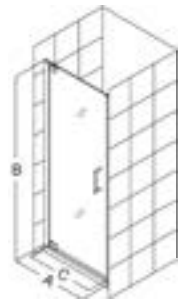

Elegance

Configuration 1

SKU	A	B	C Walk-In	D Return Panel	Chrome Hardware -01	Brushed Nickel Hardware -04	Oil Rubbed Bronze Hardware -06
SHDR-4125720	25 1/4" - 27 1/4"	72"	20 3/4"	--	$859.00	$896.00	$910.00
SHDR-4127720	27" - 29"	72"	22 1/2"	--	$859.00	$896.00	$910.00
SHDR-4128720	28 3/4" - 30 3/4"	72"	24 1/4"	--	$859.00	$896.00	$910.00
SHDR-4130720	30 1/2" - 32 1/2"	72"	26"	--	$859.00	$896.00	$910.00
SHDR-4132720	32 1/4" - 34 1/4"	72"	27 3/4"	--	$859.00	$896.00	$910.00
SHDR-4134720	34" - 36"	72"	29 1/2"	--	$859.00	$896.00	$910.00
SHDR-4135720	35 3/4" - 37 3/4"	72"	31 1/4"	--	$859.00	$896.00	$910.00