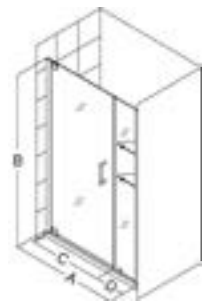

Features

- Model sizes available from 25 ¼" to 61 ¾" width
- Premium 3/8" (10mm) thick ANSI certified tempered glass for an upscale look
- Frameless glass design to give an open and airy feel to your shower space
- Reversible for a right or left door opening to fit your specific layout
- Configuration options include a Shower Door and an optional Inline panel or Return panel
- Solid brass self-closing pivot hardware
- Anodized aluminum wall profiles
- Wall profiles allow up to 1" adjustment per side for width or out-of-plumb (uneven walls)
- Shower Doors over 37" wide require Glass Shelves for stability
- Shower Enclosures feature an option of a Support Arm or Glass Shelves for stability
- Hardware available in Chrome, Brushed Nickel or Oil Rubbed Bronze
- Optional SlimLine™ matching shower base available on select model sizes (sold separately)
- **IMPORTANT! All measurements should be taken only AFTER walls are finished (tile, back walls, etc.)**
- **Professional installation recommended**

Elegance

Configuration 1

SKU	A	B	C Walk-In	D Return Panel	Chrome Hardware -01	Brushed Nickel Hardware -04	Oil Rubbed Bronze Hardware -06
SHDR-4125720	25 1/4" - 27 1/4"	72"	20 3/4"	--	\$859.00	\$896.00	\$910.00
SHDR-4127720	27" - 29"	72"	22 1/2"	--	\$859.00	\$896.00	\$910.00
SHDR-4128720	28 3/4" - 30 3/4"	72"	24 1/4"	--	\$859.00	\$896.00	\$910.00
SHDR-4130720	30 1/2" - 32 1/2"	72"	26"	--	\$859.00	\$896.00	\$910.00
SHDR-4132720	32 1/4" - 34 1/4"	72"	27 3/4"	--	\$859.00	\$896.00	\$910.00
SHDR-4134720	34" - 36"	72"	29 1/2"	--	\$859.00	\$896.00	\$910.00
SHDR-4135720	35 3/4" - 37 3/4"	72"	31 1/4"	--	\$859.00	\$896.00	\$910.00