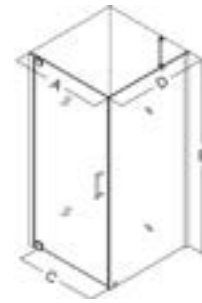

Elegance

Configuration 4

SKU	A	B	C Walk-In	D Return Panel	Chrome Hardware -01	Brushed Nickel Hardware -04	Oil Rubbed Bronze Hardware -06
SHEN-4130300	30"	72"	24"	30"	$1,233.00	$1,297.00	$1,298.00
SHEN-4134300	30"	72"	24"	34"	$1,253.00	$1,317.00	$1,318.00
SHEN-4130320	32"	72"	26"	30"	$1,233.00	$1,297.00	$1,298.00
SHEN-4134320	32"	72"	26"	34"	$1,253.00	$1,317.00	$1,318.00
SHEN-4130340	34"	72"	28"	30"	$1,233.00	$1,297.00	$1,298.00
SHEN-4134340	34"	72"	28"	34"	$1,253.00	$1,317.00	$1,318.00

SKU	A	B	C Walk-In	D Return Panel	Chrome Hardware -01	Brushed Nickel Hardware -04	Oil Rubbed Bronze Hardware -06
SHEN-4130301	30"	72"	24"	30"	$1,246.00	$1,315.00	$1,310.00
SHEN-4134301	30"	72"	24"	34"	$1,266.00	$1,335.00	$1,330.00
SHEN-4130321	32"	72"	26"	30"	$1,246.00	$1,315.00	$1,310.00
SHEN-4134321	32"	72"	26"	34"	$1,266.00	$1,335.00	$1,330.00
SHEN-4130341	34"	72"	28"	30"	$1,246.00	$1,315.00	$1,310.00
SHEN-4134341	34"	72"	28"	34"	$1,266.00	$1,335.00	$1,330.00