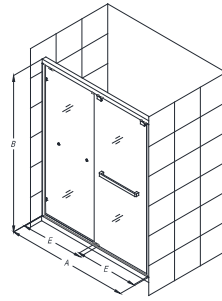

Encore

Configuration 1

SKU	A	B	E	Walk-In	Chrome Hardware -01	Brushed Nickel Hardware -04	Oil Rubbed Bronze Hardware -06
SHDR-1648760	44" - 48"	76"	24 5/8"	22 5/16"	$773.00	$778.00	$783.00
SHDR-1654760	50" - 54"	76"			$787.00	$792.00	$797.00
SHDR-1660760	56" - 60"	76"	30 5/8"	27 1/2"	$839.00	$843.00	$848.00