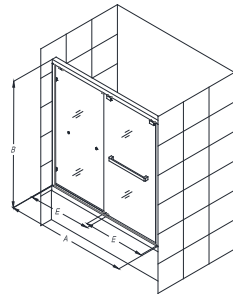

Configuration 2 (Tub)

SKU	A	B	E	Walk-In	Chrome Hardware -01	Brushed Nickel Hardware -04	Oil Rubbed Bronze Hardware -06
SHDR-1660580	56" - 60"	58"	30 5/8"	27 1/2"	$718.00	$723.00	$728.00