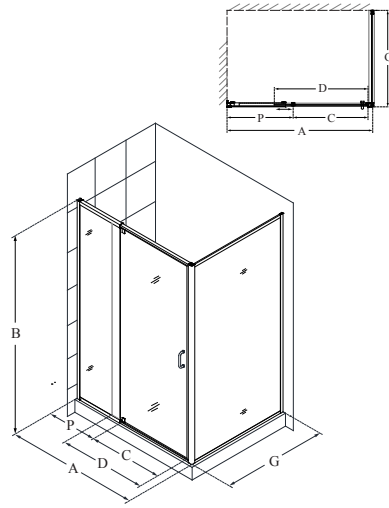

- Up to 4" of adjustment for width within telescopic rails
- Quality 1/4" (6mm) thick ANSI certified clear tempered glass
- **IMPORTANT! All measurements should be taken only AFTER walls are finished (tile, back walls, etc.)**
- Professional installation highly recommended

Configuration 1

SKU	A MODEL WIDTH	B MODEL HEIGHT	C ACCESS WIDTH	D DOOR WIDTH	P PIVOT PANEL WIDTH	-01 CHROME
SHDR-22287200	28" - 32"	72"	18 7/8"	24 1/2"	6 9/16"	-
SHDR-22327200	32" - 36"	72"	22 7/8"	28 1/2"	6 9/16"	-

Configuration 2

SKU	A MODEL WIDTH	B MODEL HEIGHT	C ACCESS WIDTH	D DOOR WIDTH	P PIVOT PANEL WIDTH	-01 CHROME
SHDR-22427200	38" - 42"	72"	23"	29 3/8"	18 3/8"	-
SHDR-22487200	44" - 48"	72"	23"	29 3/8"	18 3/8"	-
SHDR-22607200	56" - 60"	72"	23"	29 3/8"	30 3/8"	-

Configuration 3

SKU	A MODEL WIDTH	B MODEL HEIGHT	C ACCESS WIDTH	D DOOR WIDTH	G RETURN PANEL WIDTH	P PIVOT PANEL WIDTH	-01 CHROME
SHDR-2230300-RT	28 7/16" - 32 7/16"	72"	18 7/8"	24 1/2"	30 1/2"	6 9/16"	-
SHDR-2234340-RT	32 7/16" - 36 7/16"	72"	22 7/8"	28 1/2"	34 1/2"	6 9/16"	-
SHDR-2234460-RT	42" - 46"	72"	23"	29 3/8"	34 1/2"	18 3/8"	-
SHDR-2234460-RT	54" - 58"	72"	23"	29 3/8"	34 1/2"	30 3/8"	-