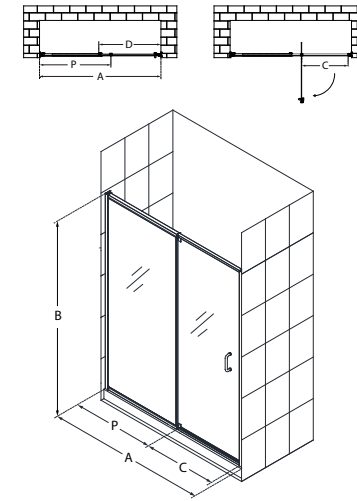

Flex™ Swing Door

Chrome

- Full length magnetic door latch for water tight closure
- Solid brass pivots provide durability and luxury
- Wall profiles allow up to 1/2" per side adjustment for width or out-of-plumb (uneven walls)

- Up to 4" of adjustment for width within telescopic rails
- Quality 1/4" (6mm) thick ANSI certified clear tempered glass
- **IMPORTANT! All measurements should be taken only AFTER walls are finished (tile, back walls, etc.)**
- Professional installation highly recommended

Configuration 1

SKU	A MODEL WIDTH	B MODEL HEIGHT	C ACCESS WIDTH	D DOOR WIDTH	P PIVOT PANEL WIDTH	-01 CHROME
SHDR-22287200	28" - 32"	72"	18 7/8"	24 1/2"	6 9/16"	-
SHDR-22327200	32" - 36"	72"	22 7/8"	28 1/2"	6 9/16"	-

Configuration 3

SKU	A MODEL WIDTH	B MODEL HEIGHT	C ACCESS WIDTH	D DOOR WIDTH	G RETURN PANEL WIDTH	P PIVOT PANEL WIDTH	-01 CHROME
SHDR-2230300-RT	28 7/16" - 32 7/16"	72"	18 7/8"	24 1/2"	30 1/2"	6 9/16"	-
SHDR-2234340-RT	32 7/16" - 36 7/16"	72"	22 7/8"	28 1/2"	34 1/2"	6 9/16"	-
SHDR-2234460-RT	42" - 46"	72"	23"	29 3/8"	34 1/2"	18 3/8"	-
SHDR-2234460-RT	54" - 58"	72"	23"	29 3/8"	34 1/2"	30 3/8"	-