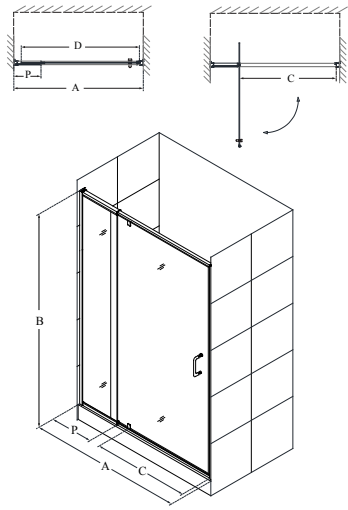

Flex™ Swing Door

Chrome

- Full length magnetic door latch for water tight closure
- Solid brass pivots provide durability and luxury
- Wall profiles allow up to 1/2" per side adjustment for width or out-of-plumb (uneven walls)

- Up to 4" of adjustment for width within telescopic rails
- Quality 1/4" (6mm) thick ANSI certified clear tempered glass
- **IMPORTANT! All measurements should be taken only AFTER walls are finished (tile, back walls, etc.)**
- Professional installation highly recommended

Configuration 1

SKU	A MODEL WIDTH	B MODEL HEIGHT	C ACCESS WIDTH	D DOOR WIDTH	P PIVOT PANEL WIDTH	-01 CHROME
SHDR-22287200	28" - 32"	72"	18 7/8"	24 1/2"	6 9/16"	-
SHDR-22327200	32" - 36"	72"	22 7/8"	28 1/2"	6 9/16"	-

Configuration 3

SKU	A MODEL WIDTH	B MODEL HEIGHT	C ACCESS WIDTH	D DOOR WIDTH	G RETURN PANEL WIDTH	P PIVOT PANEL WIDTH	-01 CHROME
SHDR-2230300-RT	28 7/16" - 32 7/16"	72"	18 7/8"	24 1/2"	30 1/2"	6 9/16"	-
SHDR-2234340-RT	32 7/16" - 36 7/16"	72"	22 7/8"	28 1/2"	34 1/2"	6 9/16"	-
SHDR-2234460-RT	42" - 46"	72"	23"	29 3/8"	34 1/2"	18 3/8"	-
SHDR-2234460-RT	54" - 58"	72"	23"	29 3/8"	34 1/2"	30 3/8"	-