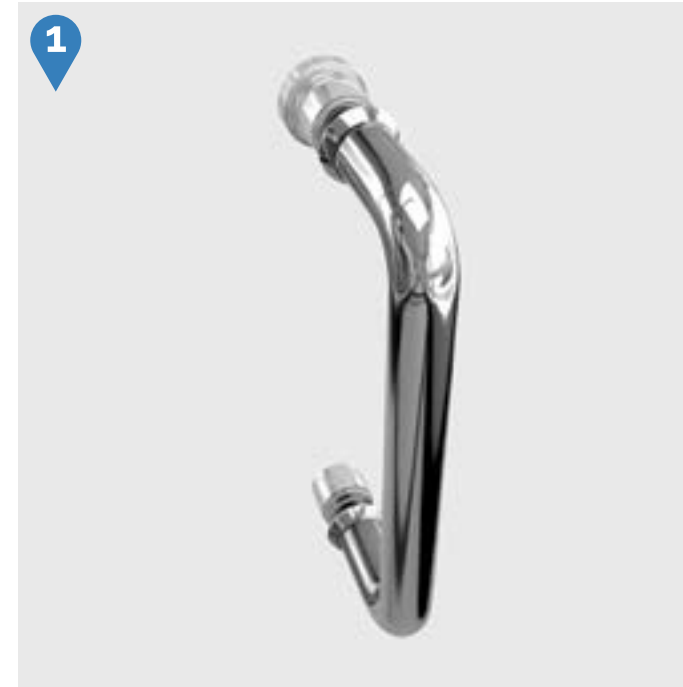

Flex™ Swing Door

Chrome

- Full length magnetic door latch for water tight closure
- Solid brass pivots provide durability and luxury
- Wall profiles allow up to 1/2" per side adjustment for width or out-of-plumb (uneven walls)

- Up to 4" of adjustment for width within telescopic rails
- Quality 1/4" (6mm) thick ANSI certified clear tempered glass
- **IMPORTANT! All measurements should be taken only AFTER walls are finished (tile, back walls, etc.)**
- Professional installation highly recommended

Configuration 1

SKU	A MODEL WIDTH	B MODEL HEIGHT	C ACCESS WIDTH	D DOOR WIDTH	P PIVOT PANEL WIDTH	-01 CHROME
SHDR-22287200	28" - 32"	72"	18 7/8"	24 1/2"	6 9/16"	-
SHDR-22327200	32" - 36"	72"	22 7/8"	28 1/2"	6 9/16"	-