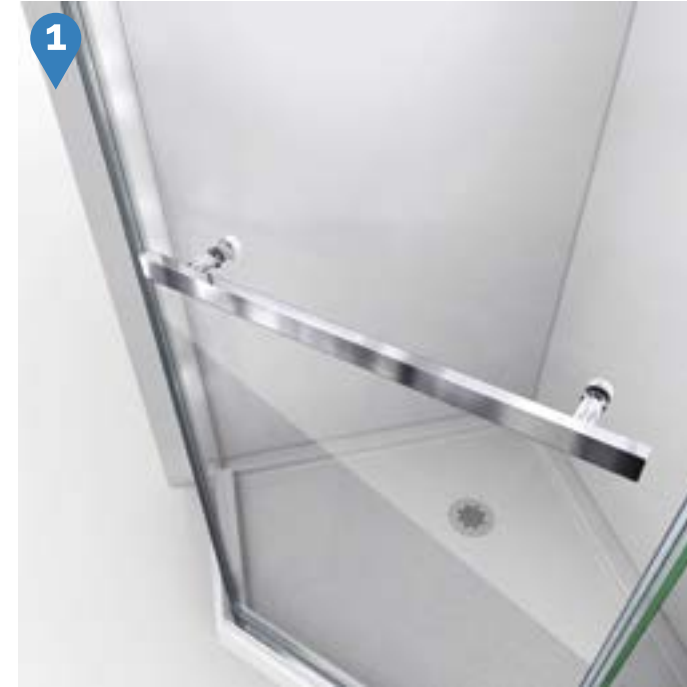

# Prism™ Swing Door

Chrome      Brushed Nickel

- Premium 3/8" (10mm) thick ANSI certified tempered glass for an upscale look
- DreamLine exclusive ClearMax™ protective water repellent and stain resistant glass coating
- Stainless steel pivot bars provide durability and stability reinforcement

- Wall profiles allow up to 3/8" adjustment per side for width or out-of-plumb (uneven walls)
- Full length magnetic door latch for water tight closure
- **IMPORTANT! All measurements should be taken only AFTER walls are finished (tile, back walls, etc.)**
- Professional installation is recommended

Configuration 1

| SKU          | A<br>MODEL WIDTH | B<br>MODEL HEIGHT | C<br>ACCESS<br>WIDTH | D<br>DOOR<br>WIDTH | G<br>MODEL<br>DEPTH | M<br>NEO/SIDE<br>PANEL (2)<br>WIDTH | -01<br>CHROME | -04<br>BRUSHED<br>NICKEL |
|--------------|------------------|-------------------|----------------------|--------------------|---------------------|-------------------------------------|---------------|--------------------------|
| SHEN-2134340 | 34 1/8"          | 72"               | 22 3/16"             | 25"                | 34 1/8"             | 17 1/16"                            | -             | -                        |
| SHEN-2136360 | 36 1/8"          | 72"               | 22 3/16"             | 25"                | 36 1/8"             | 17 1/16"                            | -             | -                        |
| SHEN-2138380 | 38 1/8"          | 72"               | 22 3/16"             | 25"                | 38 1/8"             | 17 1/16"                            | -             | -                        |
| SHEN-2140400 | 40 1/8"          | 72"               | 22 3/16"             | 25"                | 40 1/8"             | 17 1/16"                            | -             | -                        |