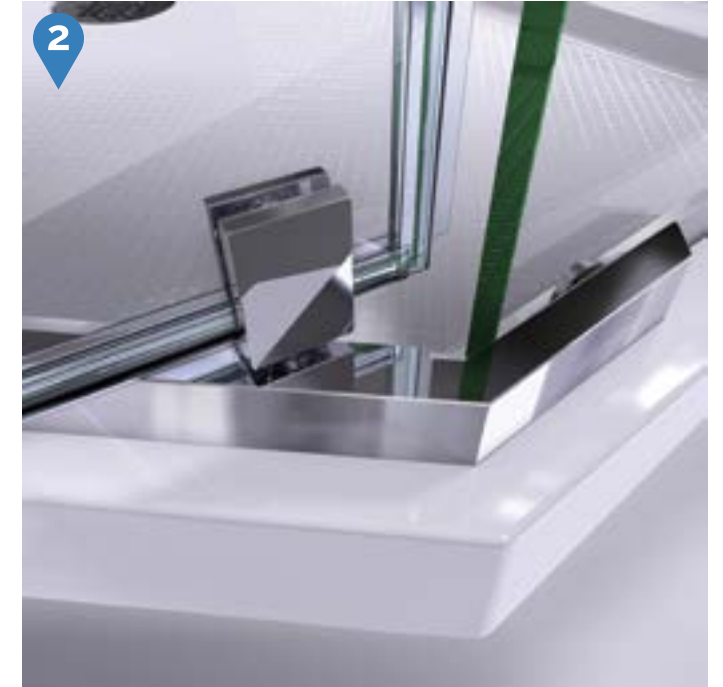

# Prism™ Swing Door

Chrome      Brushed Nickel

- Premium 3/8" (10mm) thick ANSI certified tempered glass for an upscale look
- DreamLine exclusive ClearMax™ protective water repellent and stain resistant glass coating
- Stainless steel pivot bars provide durability and stability reinforcement

- Wall profiles allow up to 3/8" adjustment per side for width or out-of-plumb (uneven walls)
- Full length magnetic door latch for water tight closure
- **IMPORTANT! All measurements should be taken only AFTER walls are finished (tile, back walls, etc.)**
- Professional installation is recommended

Configuration 1

| SKU          | A<br>MODEL WIDTH | B<br>MODEL HEIGHT | C<br>ACCESS<br>WIDTH | D<br>DOOR<br>WIDTH | G<br>MODEL<br>DEPTH | M<br>NEO/SIDE<br>PANEL (2)<br>WIDTH | -01<br>CHROME | -04<br>BRUSHED<br>NICKEL |
|--------------|------------------|-------------------|----------------------|--------------------|---------------------|-------------------------------------|---------------|--------------------------|
| SHEN-2134340 | 34 1/8"          | 72"               | 22 3/16"             | 25"                | 34 1/8"             | 17 1/16"                            | -             | -                        |
| SHEN-2136360 | 36 1/8"          | 72"               | 22 3/16"             | 25"                | 36 1/8"             | 17 1/16"                            | -             | -                        |
| SHEN-2138380 | 38 1/8"          | 72"               | 22 3/16"             | 25"                | 38 1/8"             | 17 1/16"                            | -             | -                        |
| SHEN-2140400 | 40 1/8"          | 72"               | 22 3/16"             | 25"                | 40 1/8"             | 17 1/16"                            | -             | -                        |