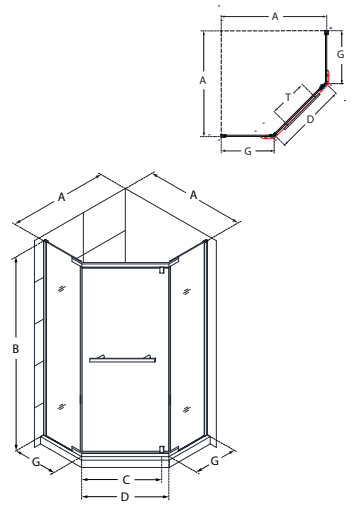

- Wall profiles allow up to 3/8" adjustment per side for width or out-of-plumb (uneven walls)
- Full length magnetic door latch for water tight closure
- **IMPORTANT! All measurements should be taken only AFTER walls are finished (tile, back walls, etc.)**
- Professional installation is recommended

Configuration 1

| SKU          | A<br>MODEL WIDTH | B<br>MODEL HEIGHT | C<br>ACCESS<br>WIDTH | D<br>DOOR<br>WIDTH | G<br>MODEL<br>DEPTH | M<br>NEO/SIDE<br>PANEL (2)<br>WIDTH | -01<br>CHROME | -04<br>BRUSHED<br>NICKEL |
|--------------|------------------|-------------------|----------------------|--------------------|---------------------|-------------------------------------|---------------|--------------------------|
| SHEN-2134340 | 34 1/8"          | 72"               | 22 3/16"             | 25"                | 34 1/8"             | 17 1/16"                            | -             | -                        |
| SHEN-2136360 | 36 1/8"          | 72"               | 22 3/16"             | 25"                | 36 1/8"             | 17 1/16"                            | -             | -                        |
| SHEN-2138380 | 38 1/8"          | 72"               | 22 3/16"             | 25"                | 38 1/8"             | 17 1/16"                            | -             | -                        |
| SHEN-2140400 | 40 1/8"          | 72"               | 22 3/16"             | 25"                | 40 1/8"             | 17 1/16"                            | -             | -                        |