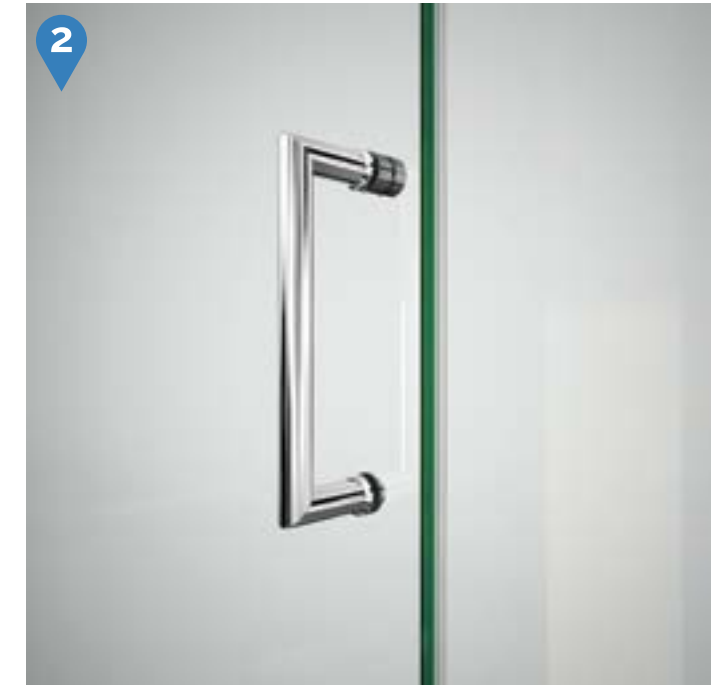

Unidoor™ Swing Door

Chrome Brushed Nickel Oil Rubbed Bronze Satin Black

- Premium 3/8" (10mm) thick ANSI certified tempered glass for an upscale look
- DreamLine exclusive ClearMax™ protective water repellent and stain resistant glass coating
- Solid brass wall-to-glass self-closing hinges
- Inline panels are attached to the wall by anodized aluminum wall profile

- Wall profile allows up to 1" of adjustment for width or out-of-plumb (uneven) walls
- Inline panels 12" wide and over require a Support Arm or Glass Shelves for stability
- **IMPORTANT! All measurements should be taken only AFTER walls are finished (tile, back walls, etc.)**
- **Wall studs or other reinforcement behind finished walls required for hinge installation**
- Professional installation highly recommended

Configuration A

SKU	A MODEL WIDTH	B MODEL HEIGHT	C ACCESS WIDTH	D DOOR WIDTH	-01 CHROME	-04 BRUSHED NICKEL	-06 OIL RUBBED BRONZE	-09 SATIN BLACK
SHDR-20237210F	23"	72"	22"	23"	-	-	-	-
SHDR-20247210F	24"	72"	23"	24"	-	-	-	-
SHDR-20257210F	25"	72"	24"	25"	-	-	-	-
SHDR-20267210F	26"	72"	25"	26"	-	-	-	-
SHDR-20277210F	27"	72"	26"	27"	-	-	-	-
SHDR-20287210F	28"	72"	27"	28"	-	-	-	-
SHDR-20297210F	29"	72"	28"	29"	-	-	-	-
SHDR-20307210F	30"	72"	29"	30"	-	-	-	-

Configuration A (Half-Frosted Glass)

SKU	A MODEL WIDTH	B MODEL HEIGHT	C ACCESS WIDTH	D DOOR WIDTH	-01 CHROME	-04 BRUSHED NICKEL	-06 OIL RUBBED BRONZE	-09 SATIN BLACK
SHDR-20237210F-HFR	23"	72"	22"	23"	-	-	-	-
SHDR-20247210F-HFR	24"	72"	23"	24"	-	-	-	-
SHDR-20257210F-HFR	25"	72"	24"	25"	-	-	-	-
SHDR-20267210F-HFR	26"	72"	25"	26"	-	-	-	-
SHDR-20277210F-HFR	27"	72"	26"	27"	-	-	-	-
SHDR-20287210F-HFR	28"	72"	27"	28"	-	-	-	-
SHDR-20297210F-HFR	29"	72"	28"	29"	-	-	-	-
SHDR-20307210F-HFR	30"	72"	29"	30"	-	-	-	-