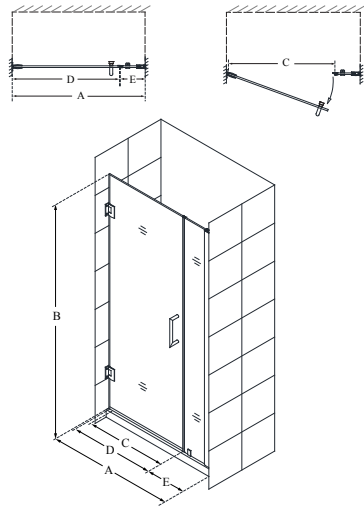

- Wall profile allows up to 1" of adjustment for width or out-of-plumb (uneven) walls
- Inline panels 12" wide and over require a Support Arm or Glass Shelves for stability
- **IMPORTANT! All measurements should be taken only AFTER walls are finished (tile, back walls, etc.)**
- **Wall studs or other reinforcement behind finished walls required for hinge installation**
- Professional installation highly recommended

Configuration A

SKU	A MODEL WIDTH	B MODEL HEIGHT	C ACCESS WIDTH	D DOOR WIDTH	-01 CHROME	-04 BRUSHED NICKEL	-06 OIL RUBBED BRONZE	-09 SATIN BLACK
SHDR-20237210F	23"	72"	22"	23"	-	-	-	-
SHDR-20247210F	24"	72"	23"	24"	-	-	-	-
SHDR-20257210F	25"	72"	24"	25"	-	-	-	-
SHDR-20267210F	26"	72"	25"	26"	-	-	-	-
SHDR-20277210F	27"	72"	26"	27"	-	-	-	-
SHDR-20287210F	28"	72"	27"	28"	-	-	-	-
SHDR-20297210F	29"	72"	28"	29"	-	-	-	-
SHDR-20307210F	30"	72"	29"	30"	-	-	-	-

Configuration A (Half-Frosted Glass)

SKU	A MODEL WIDTH	B MODEL HEIGHT	C ACCESS WIDTH	D DOOR WIDTH	-01 CHROME	-04 BRUSHED NICKEL	-06 OIL RUBBED BRONZE	-09 SATIN BLACK
SHDR-20237210F-HFR	23"	72"	22"	23"	-	-	-	-
SHDR-20247210F-HFR	24"	72"	23"	24"	-	-	-	-
SHDR-20257210F-HFR	25"	72"	24"	25"	-	-	-	-
SHDR-20267210F-HFR	26"	72"	25"	26"	-	-	-	-
SHDR-20277210F-HFR	27"	72"	26"	27"	-	-	-	-
SHDR-20287210F-HFR	28"	72"	27"	28"	-	-	-	-
SHDR-20297210F-HFR	29"	72"	28"	29"	-	-	-	-
SHDR-20307210F-HFR	30"	72"	29"	30"	-	-	-	-

Configuration B

SKU	A MODEL WIDTH	B MODEL HEIGHT	C ACCESS WIDTH	D DOOR WIDTH	E INLINE PANEL WIDTH	-01 CHROME	-04 BRUSHED NICKEL	-06 OIL RUBBED BRONZE	-09 SATIN BLACK
SHDR-20297210	29" - 30"	72"	22"	23"	6"	-	-	-	-
SHDR-20307210	30" - 31"	72"	23"	24"	6"	-	-	-	-
SHDR-20317210	31" - 32"	72"	24"	25"	6"	-	-	-	-
SHDR-20327210	32" - 33"	72"	25"	26"	6"	-	-	-	-
SHDR-20337210	33" - 34"	72"	26"	27"	6"	-	-	-	-
SHDR-20347210	34" - 35"	72"	27"	28"	6"	-	-	-	-
SHDR-20357210	35" - 36"	72"	28"	29"	6"	-	-	-	-
SHDR-20367210	36" - 37"	72"	29"	30"	6"	-	-	-	-