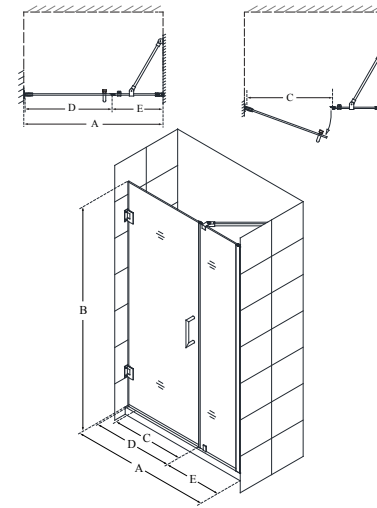

- Wall profile allows up to 1" of adjustment for width or out-of-plumb (uneven) walls
- Inline panels 12" wide and over require a Support Arm or Glass Shelves for stability
- **IMPORTANT! All measurements should be taken only AFTER walls are finished (tile, back walls, etc.)**
- **Wall studs or other reinforcement behind finished walls required for hinge installation**
- Professional installation highly recommended

Configuration A

SKU	A MODEL WIDTH	B MODEL HEIGHT	C ACCESS WIDTH	D DOOR WIDTH	-01 CHROME	-04 BRUSHED NICKEL	-06 OIL RUBBED BRONZE	-09 SATIN BLACK
SHDR-20237210F	23"	72"	22"	23"	-	-	-	-
SHDR-20247210F	24"	72"	23"	24"	-	-	-	-
SHDR-20257210F	25"	72"	24"	25"	-	-	-	-
SHDR-20267210F	26"	72"	25"	26"	-	-	-	-
SHDR-20277210F	27"	72"	26"	27"	-	-	-	-
SHDR-20287210F	28"	72"	27"	28"	-	-	-	-
SHDR-20297210F	29"	72"	28"	29"	-	-	-	-
SHDR-20307210F	30"	72"	29"	30"	-	-	-	-

Configuration A (Half-Frosted Glass)

SKU	A MODEL WIDTH	B MODEL HEIGHT	C ACCESS WIDTH	D DOOR WIDTH	-01 CHROME	-04 BRUSHED NICKEL	-06 OIL RUBBED BRONZE	-09 SATIN BLACK
SHDR-20237210F-HFR	23"	72"	22"	23"	-	-	-	-
SHDR-20247210F-HFR	24"	72"	23"	24"	-	-	-	-
SHDR-20257210F-HFR	25"	72"	24"	25"	-	-	-	-
SHDR-20267210F-HFR	26"	72"	25"	26"	-	-	-	-
SHDR-20277210F-HFR	27"	72"	26"	27"	-	-	-	-
SHDR-20287210F-HFR	28"	72"	27"	28"	-	-	-	-
SHDR-20297210F-HFR	29"	72"	28"	29"	-	-	-	-
SHDR-20307210F-HFR	30"	72"	29"	30"	-	-	-	-

Configuration B

SKU	A MODEL WIDTH	B MODEL HEIGHT	C ACCESS WIDTH	D DOOR WIDTH	E INLINE PANEL WIDTH	-01 CHROME	-04 BRUSHED NICKEL	-06 OIL RUBBED BRONZE	-09 SATIN BLACK
SHDR-20297210	29" - 30"	72"	22"	23"	6"	-	-	-	-
SHDR-20307210	30" - 31"	72"	23"	24"	6"	-	-	-	-
SHDR-20317210	31" - 32"	72"	24"	25"	6"	-	-	-	-
SHDR-20327210	32" - 33"	72"	25"	26"	6"	-	-	-	-
SHDR-20337210	33" - 34"	72"	26"	27"	6"	-	-	-	-
SHDR-20347210	34" - 35"	72"	27"	28"	6"	-	-	-	-
SHDR-20357210	35" - 36"	72"	28"	29"	6"	-	-	-	-
SHDR-20367210	36" - 37"	72"	29"	30"	6"	-	-	-	-