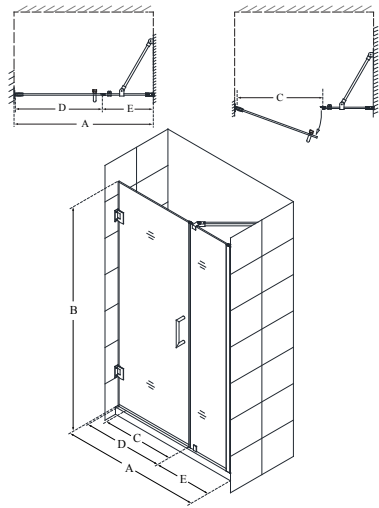

Configuration B (with Support Arm)

SKU	A MODEL WIDTH	B MODEL HEIGHT	C ACCESS WIDTH	D DOOR WIDTH	E INLINE PANEL WIDTH	-01 CHROME	-04 BRUSHED NICKEL	-06 OIL RUBBED BRONZE	-09 SATIN BLACK
SHDR-20497210	49" - 50"	72"	24"	25"	24"	-	-	-	-
SHDR-20507210	50" - 51"	72"	25"	26"	24"	-	-	-	-
SHDR-20517210	51" - 52"	72"	26"	27"	24"	-	-	-	-
SHDR-20527210	52" - 53"	72"	27"	28"	24"	-	-	-	-
SHDR-20537210	53" - 54"	72"	28"	29"	24"	-	-	-	-
SHDR-20547210	54" - 55"	72"	29"	30"	24"	-	-	-	-
SHDR-20537210C	53" - 54"	72"	22"	23"	30"	-	-	-	-
SHDR-20547210C	54" - 55"	72"	23"	24"	30"	-	-	-	-
SHDR-20557210	55" - 56"	72"	24"	25"	30"	-	-	-	-
SHDR-20567210	56" - 57"	72"	25"	26"	30"	-	-	-	-
SHDR-20577210	57" - 58"	72"	26"	27"	30"	-	-	-	-
SHDR-20587210	58" - 59"	72"	27"	28"	30"	-	-	-	-
SHDR-20597210	59" - 60"	72"	28"	29"	30"	-	-	-	-
SHDR-20607210	60" - 61"	72"	29"	30"	30"	-	-	-	-