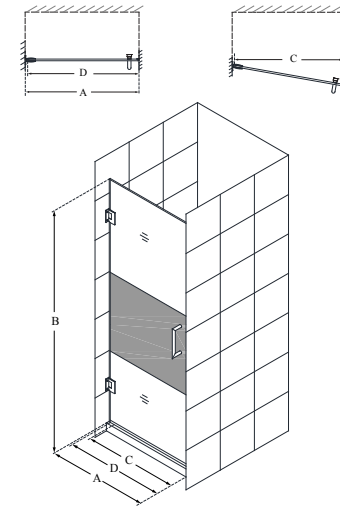

- Wall profile allows up to 1" of adjustment for width or out-of-plumb (uneven) walls
- Inline panels 12" wide and over require a Support Arm or Glass Shelves for stability
- **IMPORTANT! All measurements should be taken only AFTER walls are finished (tile, back walls, etc.)**
- **Wall studs or other reinforcement behind finished walls required for hinge installation**
- Professional installation highly recommended

Configuration A

SKU	A MODEL WIDTH	B MODEL HEIGHT	C ACCESS WIDTH	D DOOR WIDTH	-01 CHROME	-04 BRUSHED NICKEL	-06 OIL RUBBED BRONZE	-09 SATIN BLACK
SHDR-20237210F	23"	72"	22"	23"	-	-	-	-
SHDR-20247210F	24"	72"	23"	24"	-	-	-	-
SHDR-20257210F	25"	72"	24"	25"	-	-	-	-
SHDR-20267210F	26"	72"	25"	26"	-	-	-	-
SHDR-20277210F	27"	72"	26"	27"	-	-	-	-
SHDR-20287210F	28"	72"	27"	28"	-	-	-	-
SHDR-20297210F	29"	72"	28"	29"	-	-	-	-
SHDR-20307210F	30"	72"	29"	30"	-	-	-	-

Configuration A (Half-Frosted Glass)

SKU	A MODEL WIDTH	B MODEL HEIGHT	C ACCESS WIDTH	D DOOR WIDTH	-01 CHROME	-04 BRUSHED NICKEL	-06 OIL RUBBED BRONZE	-09 SATIN BLACK
SHDR-20237210F-HFR	23"	72"	22"	23"	-	-	-	-
SHDR-20247210F-HFR	24"	72"	23"	24"	-	-	-	-
SHDR-20257210F-HFR	25"	72"	24"	25"	-	-	-	-
SHDR-20267210F-HFR	26"	72"	25"	26"	-	-	-	-
SHDR-20277210F-HFR	27"	72"	26"	27"	-	-	-	-
SHDR-20287210F-HFR	28"	72"	27"	28"	-	-	-	-
SHDR-20297210F-HFR	29"	72"	28"	29"	-	-	-	-
SHDR-20307210F-HFR	30"	72"	29"	30"	-	-	-	-

Configuration B

SKU	A MODEL WIDTH	B MODEL HEIGHT	C ACCESS WIDTH	D DOOR WIDTH	E INLINE PANEL WIDTH	-01 CHROME	-04 BRUSHED NICKEL	-06 OIL RUBBED BRONZE	-09 SATIN BLACK
SHDR-20297210	29" - 30"	72"	22"	23"	6"	-	-	-	-
SHDR-20307210	30" - 31"	72"	23"	24"	6"	-	-	-	-
SHDR-20317210	31" - 32"	72"	24"	25"	6"	-	-	-	-
SHDR-20327210	32" - 33"	72"	25"	26"	6"	-	-	-	-
SHDR-20337210	33" - 34"	72"	26"	27"	6"	-	-	-	-
SHDR-20347210	34" - 35"	72"	27"	28"	6"	-	-	-	-
SHDR-20357210	35" - 36"	72"	28"	29"	6"	-	-	-	-
SHDR-20367210	36" - 37"	72"	29"	30"	6"	-	-	-	-