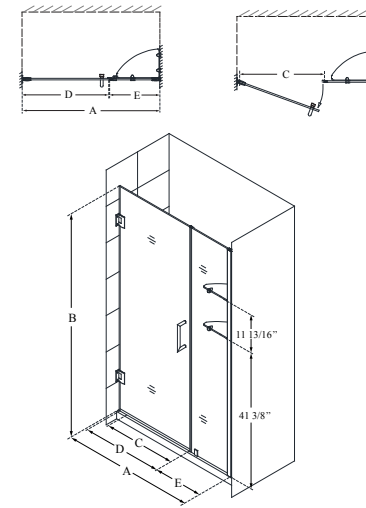

Configuration C (with Shelves)

SKU	A MODEL WIDTH	B MODEL HEIGHT	C ACCESS WIDTH	D DOOR WIDTH	E INLINE PANEL WIDTH	-01 CHROME	-04 BRUSHED NICKEL	-06 OIL RUBBED BRONZE	-09 SATIN BLACK
SHDR-20357210CS	35" - 36"	72"	22"	23"	12"	-	-	-	-
SHDR-20367210CS	36" - 37"	72"	23"	24"	12"	-	-	-	-
SHDR-20377210S	37" - 38"	72"	24"	25"	12"	-	-	-	-
SHDR-20387210S	38" - 39"	72"	25"	26"	12"	-	-	-	-
SHDR-20397210S	39" - 40"	72"	26"	27"	12"	-	-	-	-
SHDR-20407210S	40" - 41"	72"	27"	28"	12"	-	-	-	-
SHDR-20417210S	41" - 42"	72"	28"	29"	12"	-	-	-	-
SHDR-20427210S	42" - 43"	72"	29"	30"	12"	-	-	-	-
SHDR-20417210CS	41" - 42"	72"	22"	23"	18"	-	-	-	-
SHDR-20427210CS	42" - 43"	72"	23"	24"	18"	-	-	-	-
SHDR-20437210S	43" - 44"	72"	24"	25"	18"	-	-	-	-
SHDR-20447210S	44" - 45"	72"	25"	26"	18"	-	-	-	-
SHDR-20457210S	45" - 46"	72"	26"	27"	18"	-	-	-	-
SHDR-20467210S	46" - 47"	72"	27"	28"	18"	-	-	-	-
SHDR-20477210S	47" - 48"	72"	28"	29"	18"	-	-	-	-
SHDR-20487210S	48" - 49"	72"	29"	30"	18"	-	-	-	-