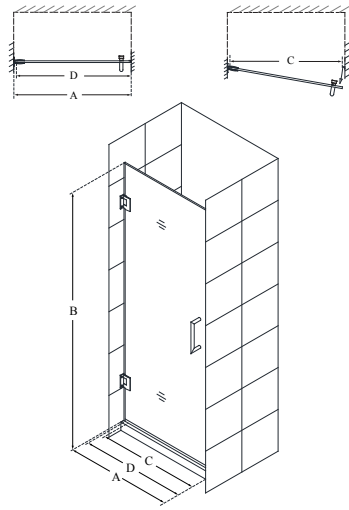

- Wall profile allows up to 1" of adjustment for width or out-of-plumb (uneven) walls
- Inline panels 12" wide and over require a Support Arm or Glass Shelves for stability
- **IMPORTANT! All measurements should be taken only AFTER walls are finished (tile, back walls, etc.)**
- **Wall studs or other reinforcement behind finished walls required for hinge installation**
- Professional installation highly recommended

Configuration A

SKU	A MODEL WIDTH	B MODEL HEIGHT	C ACCESS WIDTH	D DOOR WIDTH	-01 CHROME	-04 BRUSHED NICKEL	-06 OIL RUBBED BRONZE	-09 SATIN BLACK
SHDR-20237210F	23"	72"	22"	23"	-	-	-	-
SHDR-20247210F	24"	72"	23"	24"	-	-	-	-
SHDR-20257210F	25"	72"	24"	25"	-	-	-	-
SHDR-20267210F	26"	72"	25"	26"	-	-	-	-
SHDR-20277210F	27"	72"	26"	27"	-	-	-	-
SHDR-20287210F	28"	72"	27"	28"	-	-	-	-
SHDR-20297210F	29"	72"	28"	29"	-	-	-	-
SHDR-20307210F	30"	72"	29"	30"	-	-	-	-

Configuration A (Half-Frosted Glass)

SKU	A MODEL WIDTH	B MODEL HEIGHT	C ACCESS WIDTH	D DOOR WIDTH	-01 CHROME	-04 BRUSHED NICKEL	-06 OIL RUBBED BRONZE	-09 SATIN BLACK
SHDR-20237210F-HFR	23"	72"	22"	23"	-	-	-	-
SHDR-20247210F-HFR	24"	72"	23"	24"	-	-	-	-
SHDR-20257210F-HFR	25"	72"	24"	25"	-	-	-	-
SHDR-20267210F-HFR	26"	72"	25"	26"	-	-	-	-
SHDR-20277210F-HFR	27"	72"	26"	27"	-	-	-	-
SHDR-20287210F-HFR	28"	72"	27"	28"	-	-	-	-
SHDR-20297210F-HFR	29"	72"	28"	29"	-	-	-	-
SHDR-20307210F-HFR	30"	72"	29"	30"	-	-	-	-