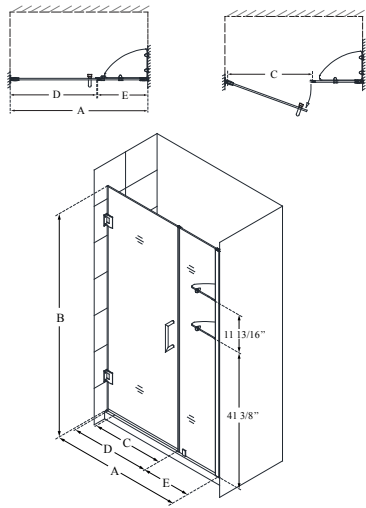

Configuration C (with Shelves)