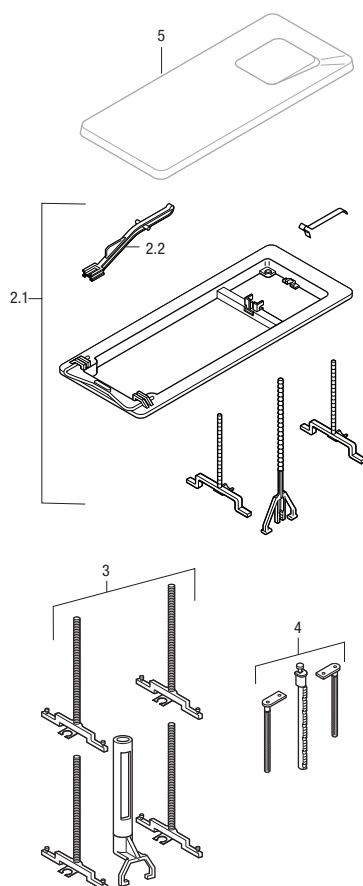

NUVO and 300T Actuators

Replacement Parts for NUVO and 300T Actuators

Item No.	115.333	115.392 115.394	115.395	Model No.	Description	List Price
1	1	1		813.514.00.1	Spring for actuator plate	\$2.00
2		2		240.322.00.1	Mounting Frame	19.00
		2.1		240.041.00.1	Mounting Frame Conversion Kit from 300T tank to NUVO	39.00
		2.2		889.110.11.1	Stop-and-go lever for 115.392/115.394	9.00
		3		240.178.00.1	Conversion and Extension Set from 300T tank to 115.392/115.394 For finished wall from 3.50"-7.00" (9-18cm)	39.00
3		3		240.180.00.1	Extension Set for actuator plates 115.333/115.395 For finished wall from 3.50"-7.00" (9-18cm).	16.00
4	4	4		240.323.00.1	Actuator rod for 300T/115.392/115.394	12.00
5				115.333.11.1	300T Style, Alpine White	59.00
5				115.333.46.1	300T Style, Polished/Matte Chrome	107.00
	5			—	NUVO Style. Not available. Purchase 115.333.xx.1 AND 240.322.00.1.	*

115.333

115.392/115.394

115.395