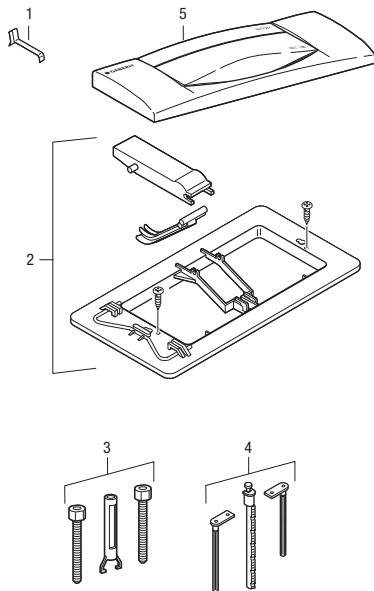

NUVO and 300T Actuators

Replacement Parts for NUVO and 300T Actuators

Item No.	115.333	115.392 115.394	115.395	Model No.	Description	List Price
1	1	1		813.514.00.1	Spring for actuator plate	$2.00
2		2		240.322.00.1	Mounting Frame	19.00
		2.1		240.041.00.1	Mounting Frame Conversion Kit from 300T tank to NUVO	39.00
		2.2		889.110.11.1	Stop-and-go lever for 115.392/115.394	9.00
		3		240.178.00.1	Conversion and Extension Set from 300T tank to 115.392/115.394 For finished wall from 3.50"-7.00" (9-18cm)	39.00
3		3		240.180.00.1	Extension Set for actuator plates 115.333/115.395 For finished wall from 3.50"-7.00" (9-18cm).	16.00
4	4	4		240.323.00.1	Actuator rod for 300T/115.392/115.394	12.00
5				115.333.11.1	300T Style, Alpine White	59.00
5				115.333.46.1	300T Style, Polished/Matte Chrome	107.00
	5			—	NUVO Style. Not available. Purchase 115.333.xx.1 AND 240.322.00.1.	*

115.333