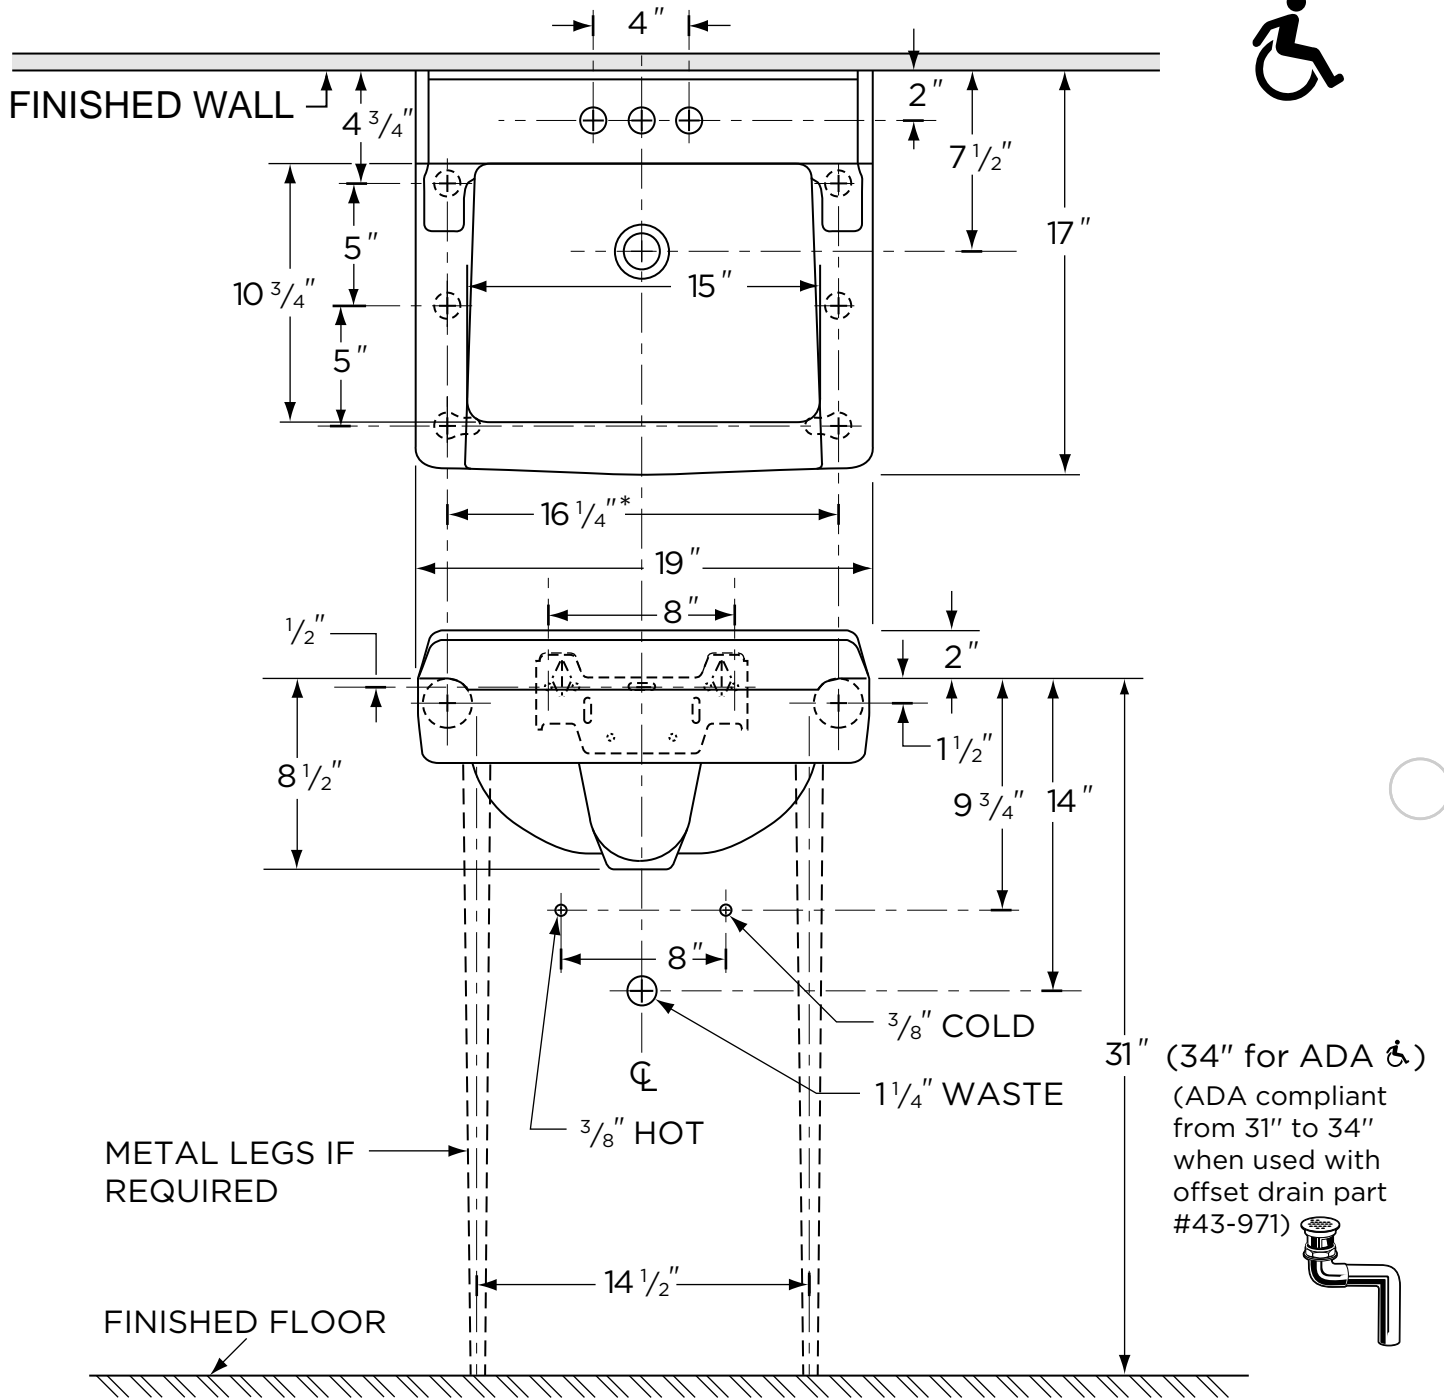

VITREOUS CHINA

LAVATORY
12-314

PLYMOUTH™ Ledge Type

Features:

- 19" x 17" Wall-Hung Lavatory
- 4" Faucet Centers
- 15" x 10 3/4" Bowl
- Two Integral Self-Draining Soap Dishes
- Exposed Rear Overflow
- Fast Aligning One-Piece Wall Hanger
- ADA Compliant

Dimensions:

- Height 10 1/2"
- Width 19"
- Depth 17"
- Ledge Height 2"
- Shipping Weight 33 lbs

www.gerberonline.com

NOTES:
All dimensions are in inches.
Illustrations may not be drawn to scale.

IMPORTANT:
Dimensions of fixtures are nominal and may vary within the range of tolerances established by ASME Standard A 112.19.2.

PLUMBERS NOTE:
Provide suitable reinforcement for all wall supports.