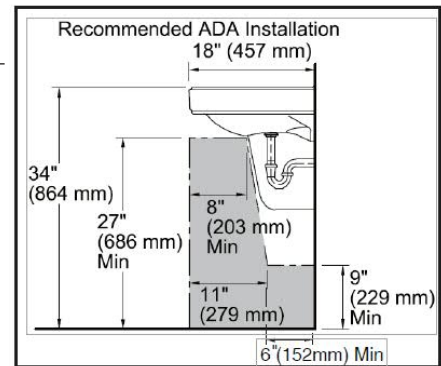

VITREOUS CHINA

LAVATORY
12-314

PLYMOUTH™ Ledge Type

Features:

- 19" x 17" Wall-Hung Lavatory
- 4" Faucet Centers
- 15" x 10 3/4" Bowl
- Two Integral Self-Draining Soap Dishes
- Exposed Rear Overflow
- Fast Aligning One-Piece Wall Hanger
- ADA Compliant

Dimensions:

- Height 10 1/2"
- Width 19"
- Depth 17"
- Ledge Height 2"
- Shipping Weight 33 lbs

www.gerberonline.com

NOTES:
All dimensions are in inches.
Illustrations may not be drawn to scale.

IMPORTANT:
Dimensions of fixtures are nominal and may vary within the range of tolerances established by ASME Standard A 112.19.2.