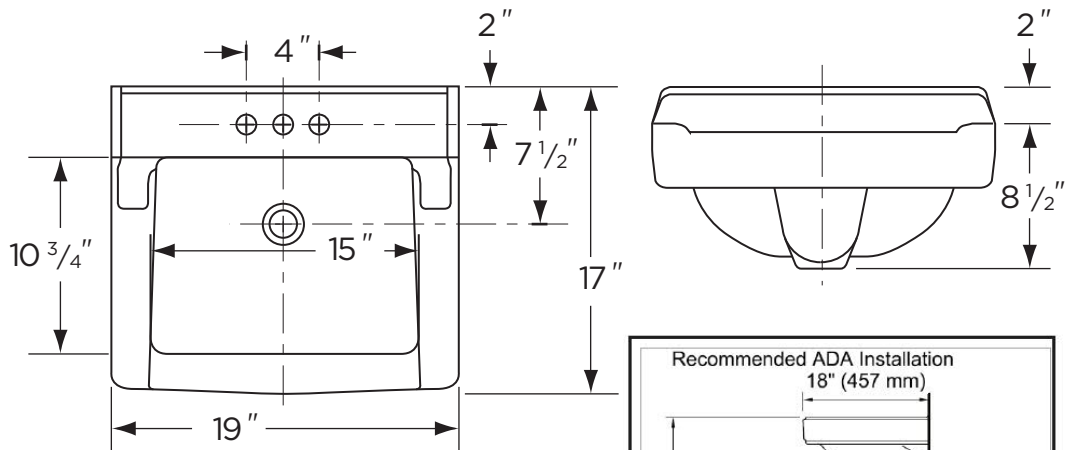

VITREOUS CHINA

LAVATORY
12-314

PLYMOUTH™ Ledge Type

Features:

- 19" x 17" Wall-Hung Lavatory
- 4" Faucet Centers
- 15" x 10 3/4" Bowl
- Two Integral Self-Draining Soap Dishes
- Exposed Rear Overflow
- Fast Aligning One-Piece Wall Hanger
- ADA Compliant

Dimensions:

- Height 10 1/2"
- Width 19"
- Depth 17"
- Ledge Height 2"
- Shipping Weight 33 lbs

www.gerberonline.com

NOTES:
All dimensions are in inches.
Illustrations may not be drawn to scale.

IMPORTANT:
Dimensions of fixtures are nominal and may vary within the range of tolerances established by ASME Standard A 112.19.2.