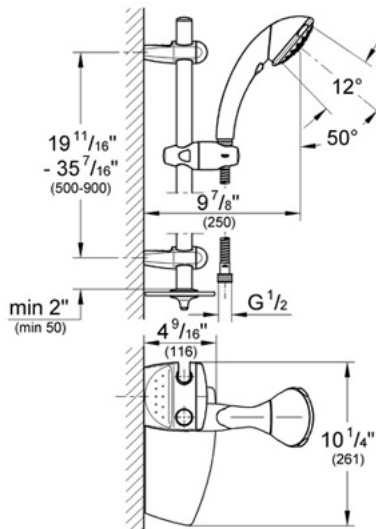

28 574 5 Shower System

Description

Movario 5 Hand Shower (28 444) with:
 8-position RotaHead® System to adjust spray angle and position
 RotaHead allows hand shower to function as a shower head or a body spray
 GROHE DreamSpray® Technology
 SpeedClean anti-lime system
 5 spray patterns --
 Normal spray
 Rain spray
 Jet spray
 Massage spray
 Champagne spray

36" adjustable height shower bar (28 398)
 59" hand shower hose (28 417)
 Universal tray (28 549)

Flow Rate

2.5 gpm at 80 psi (9.5 lpm)

Code Compliance

ASME/ANSI A112.18.1M
 ADA Compliant

Finish Options

28 574 OOO Starlight® Chrome
 28 574 ROO Infinity Polished Brass
 28 574 AVO Infinity Satin Nickel
 28 574 ENO Infinity Brushed Nickel