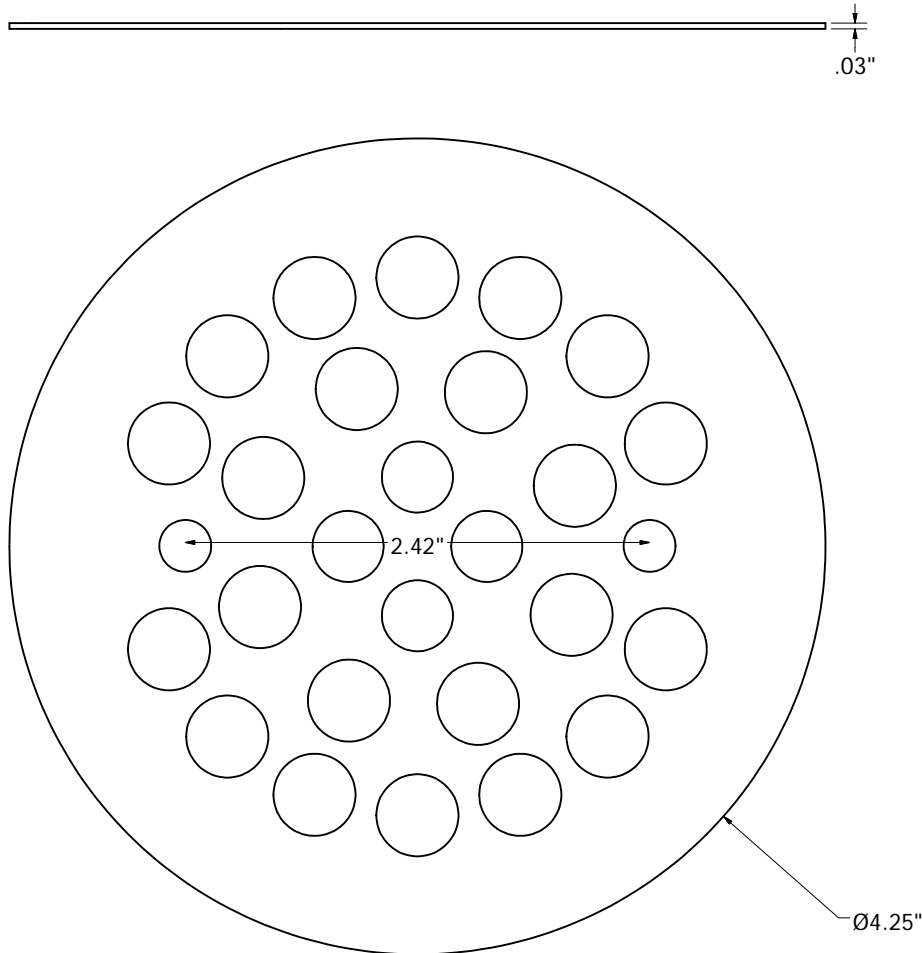

# 4-1/4" STRAINER W/ SCREWS FOR FIBETGLASS SHOWER STALLS

- FITS D41001 AND D41600
- TAPPING SCREWS INCLUDED
- BLISTER CARD PACKING

PHONE NUMBER  
1-800-355-6637  
FAX NUMBER  
1-800-462-6991  
SCALE  
2 : 1  
DATE  
9-02-11  
SHEET  
1 OF 1  
DRAWN BY  
ASHLEY KRALOVEC

PART NO.	D41101	D4110BN	D4110NP	D4110RB	D4110WB
FINISH	STAINLESS STEEL	BRUSHED NICKEL	PEARL NICKEL	OIL RUBBED BRONZE	OLD WORLD BRONZE