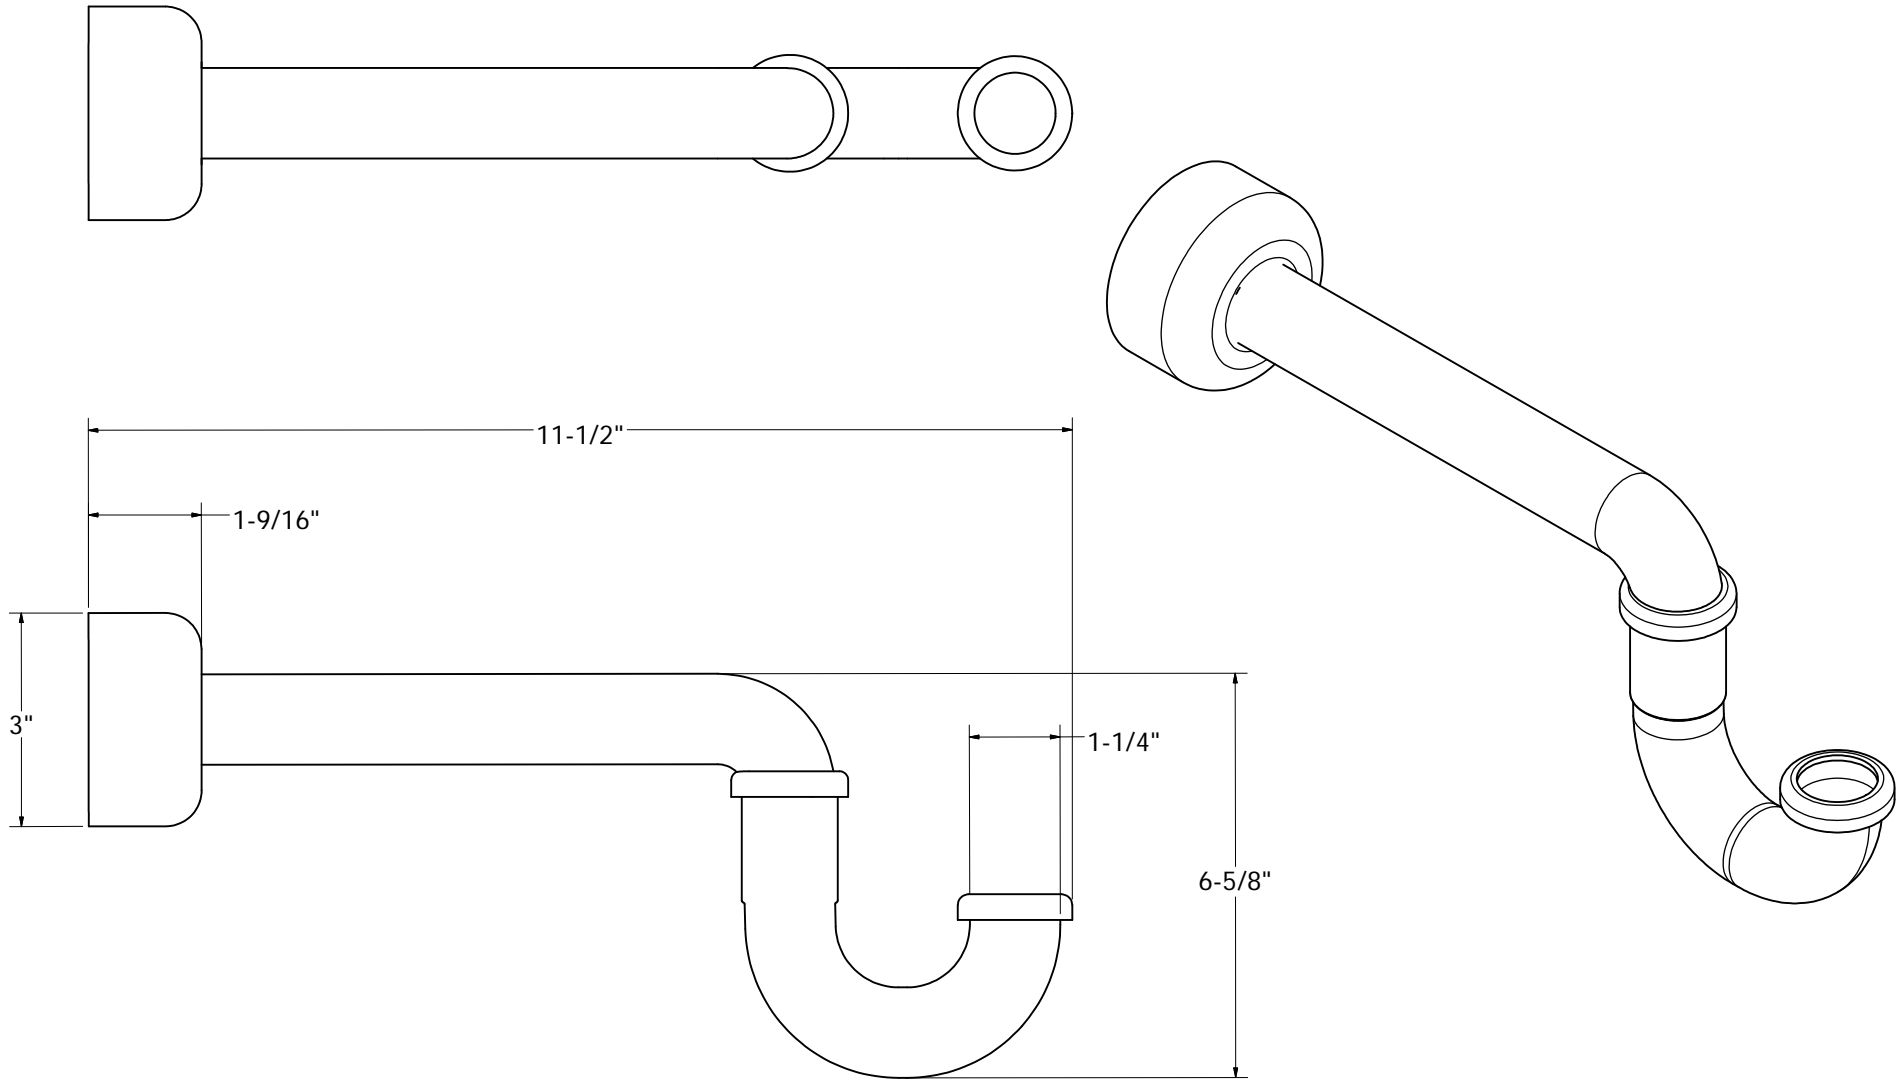

# BRASS TUBULAR P-TRAP WITH BOX ESCUTCHEON

PHONE NUMBER  
1-800-355-6637  
FAX NUMBER  
1-800-462-6991  
SCALE  
3/4 : 1  
DATE  
6/28/2013  
SHEET  
1 OF 1  
DRAWN BY  
ASHLEY KRALOVEC

PART NO.	P3450CP	P3450BN	P3450RB
OD	1-1/4"	1-1/4"	1-1/4"
FINISH	CHROME PLATED	BRUSHED NICKEL	OIL RUBBED BRONZE