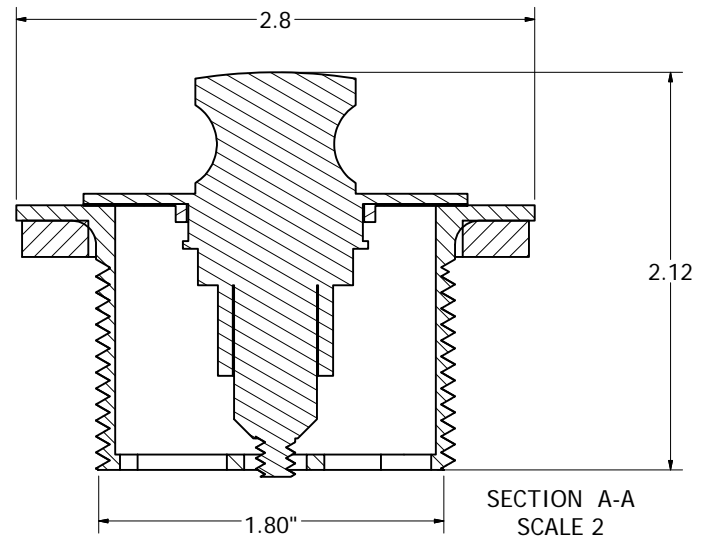

# FRICTION LIFT TUB DRAIN

PHONE NUMBER  
**1-800-355-6637**  
 FAX NUMBER  
**1-800-462-6991**  
 SCALE 2 : 1      DATE 8-25-11  
 SHEET  
**1 OF 1**  
 DRAWN BY  
**ASHLEY KRALOVEC**

PART NO.	P3561PW	P3561RB	P3561WB	P35611		
FINISH	POLAR WHITE	OIL RUBBED BRONZE	OLD WORL BRONZE	SATIN NICKEL		