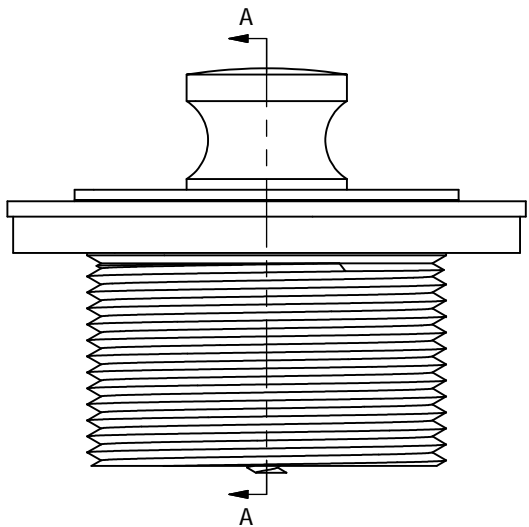

# FRICTION LIFT TUB DRAIN

PHONE NUMBER  
**1-800-355-6637**  
 FAX NUMBER  
**1-800-462-6991**  
 SCALE 2 : 1      DATE 8-25-11  
 SHEET  
**1 OF 1**  
 DRAWN BY  
**ASHLEY KRALOVEC**

PART NO.	P3561PW	P3561RB	P3561WB	P35611		
FINISH	POLAR WHITE	OIL RUBBED BRONZE	OLD WORL BRONZE	SATIN NICKEL		