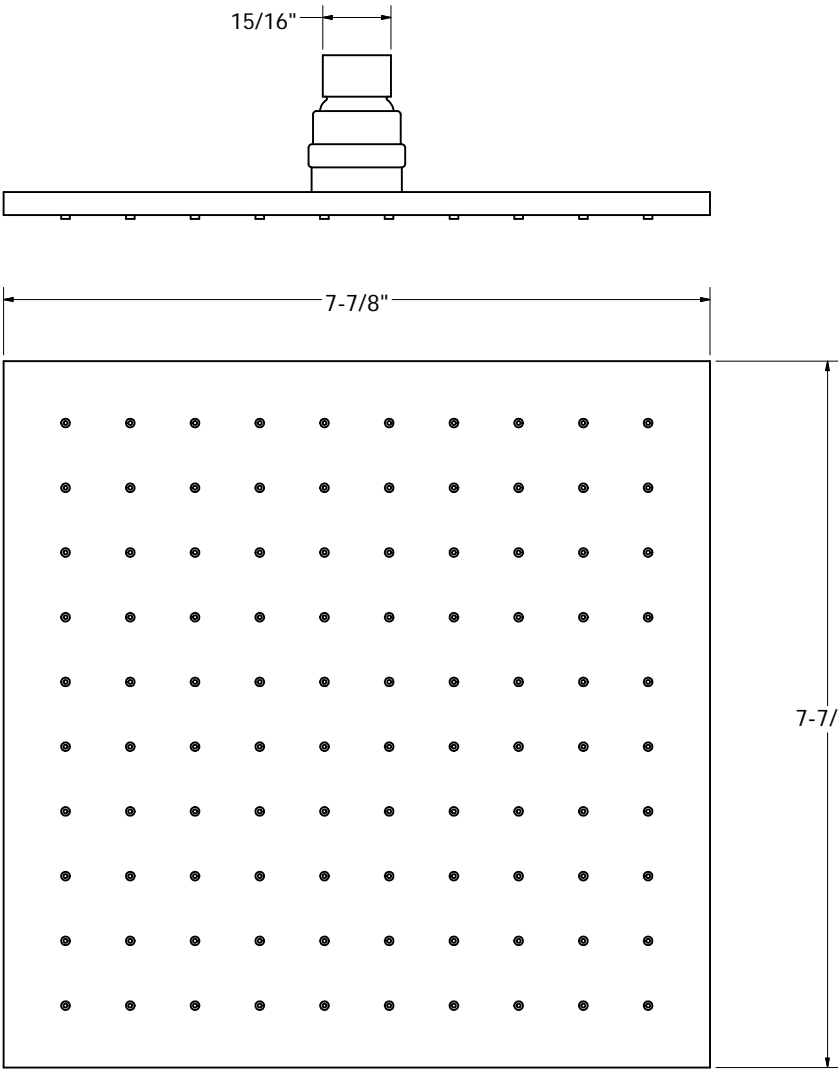

SHOWER HEAD WITH RUBBER TIPS

PHONE NUMBER
1-800-355-6637
FAX NUMBER
1-800-462-6991
SCALE .8 : 1 DATE 01-04-13
SHEET 1 OF 1
DRAWN BY
ASHLEY KRALOVEC

PART NO.	S01094	S0194BN	S0194RB	S0194WB
FINISH	CHROME PLATED	BRUSHED NICKEL	OIL RUBBED BRONZE	OLD WORLD BRONZE
SIZE	8"	8"	8"	8"