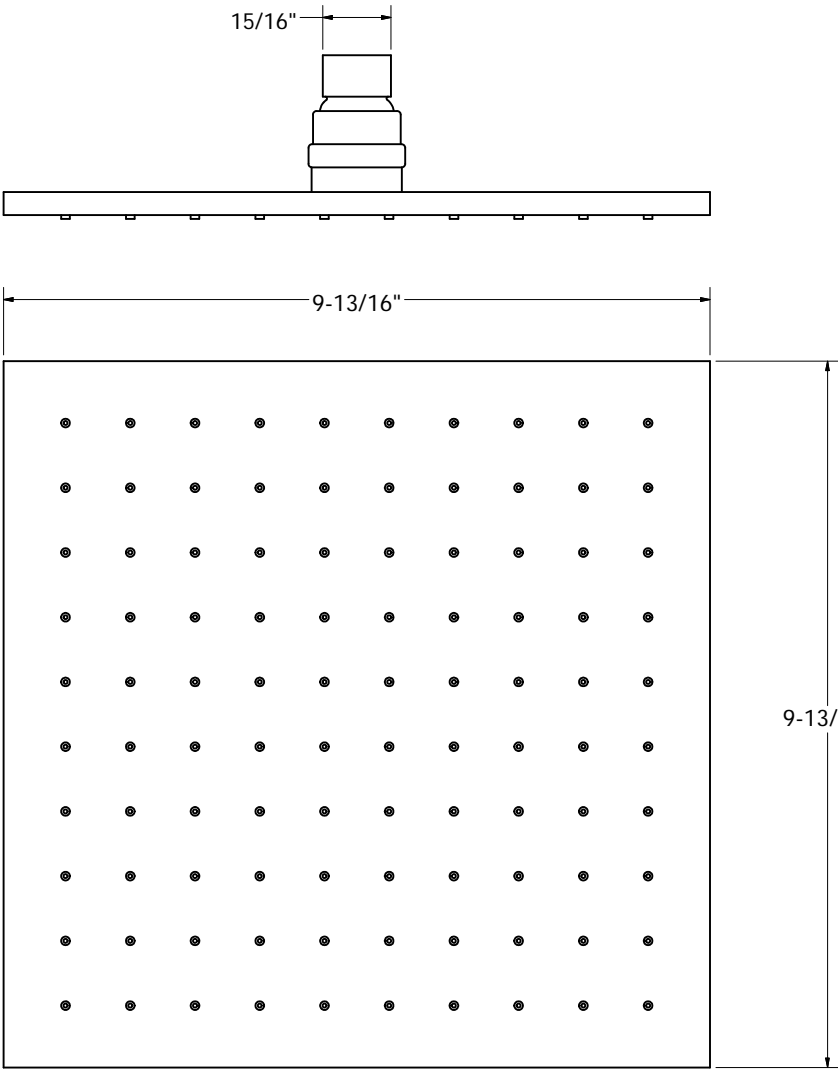

SHOWER HEAD WITH RUBBER TIPS

PHONE NUMBER
1-800-355-6637
FAX NUMBER
1-800-462-6991
SCALE .75 : 1 DATE 01-04-13
SHEET 1 OF 1
DRAWN BY
ASHLEY KRALOVEC

PART NO.	S01095	S0195BN	S0195RB	S0195WB
FINISH	CHROME PLATED	BRUSHED NICKEL	OIL RUBBED BRONZE	OLD WORLD BRONZE
SIZE	10"	10"	10"	10"