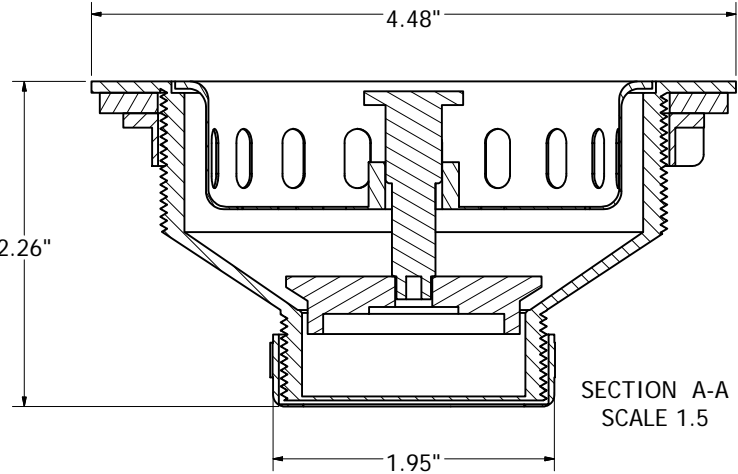

DUO STRAINER

PHONE NUMBER
1-800-355-6637
FAX NUMBER
1-800-462-6991
SCALE 1.5 : 1 DATE 9-01-11
SHEET 1 OF 1
DRAWN BY
ASHLEY KRALOVEC

PART NO.	S14007	S1407BN	S1407NP	S1407RB	S1407WB
FINISH	CHROME PLATED	BRUSHED NICKEL	PEARL NICKEL	OIL RUBBED BRONZE	OLD WORLD BRONZE