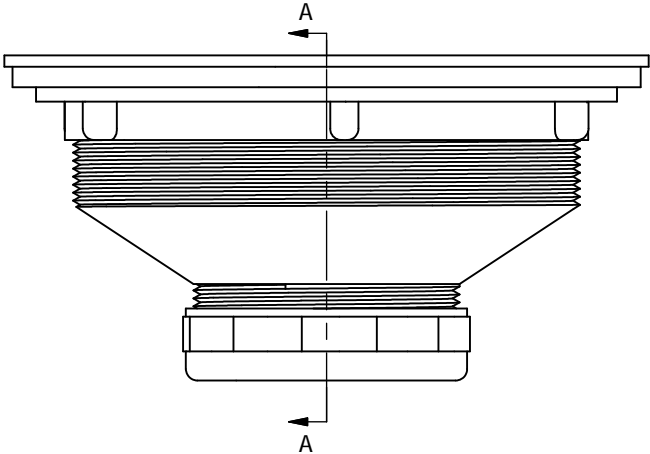

DUO STRAINER

PHONE NUMBER
1-800-355-6637
FAX NUMBER
1-800-462-6991
SCALE 1.5 : 1 DATE 9-01-11
SHEET 1 OF 1
DRAWN BY
ASHLEY KRALOVEC

PART NO.	S14007	S1407BN	S1407NP	S1407RB	S1407WB
FINISH	CHROME PLATED	BRUSHED NICKEL	PEARL NICKEL	OIL RUBBED BRONZE	OLD WORLD BRONZE