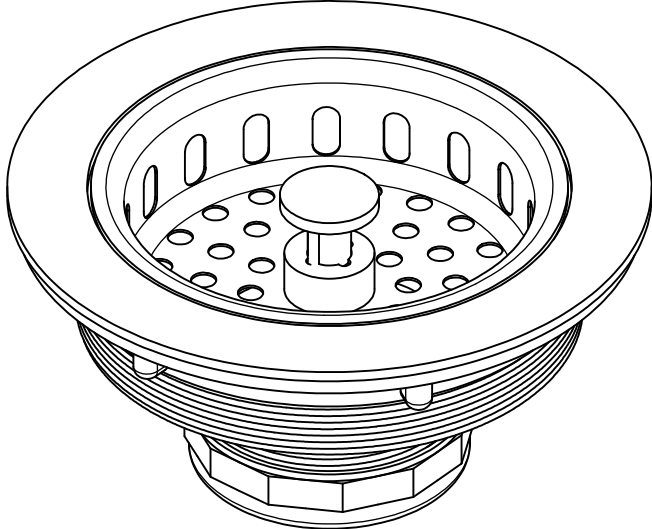

DUO STRAINER

PHONE NUMBER
1-800-355-6637
FAX NUMBER
1-800-462-6991
SCALE 1.5 : 1 DATE 9-01-11
SHEET 1 OF 1
DRAWN BY
ASHLEY KRALOVEC

PART NO.	S14007	S1407BN	S1407NP	S1407RB	S1407WB
FINISH	CHROME PLATED	BRUSHED NICKEL	PEARL NICKEL	OIL RUBBED BRONZE	OLD WORLD BRONZE