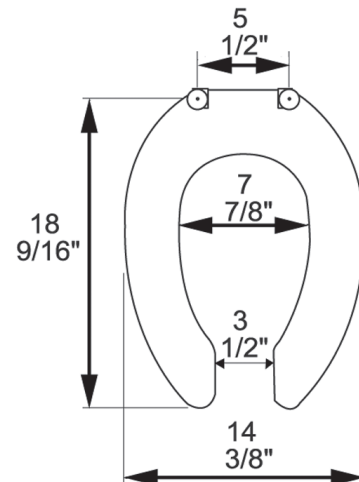

Seat Color/Finish

Specify white

Hinge Color/Finish

Specify white

Product Specifications

Hinge Design: External EZ Close™ hinge with 304 stainless steel mounting hardware

Ring Thickness: 7/8"

Ring Thickness with Bumper: 1"

Height of Seat with Cover: N/A

Size: ANSI Standard Toilet - Meets Z124.5 Section 5.1.2

Additional Information

All seats feature UV protection.

304 stainless steel non-corrosive hardware

Chrome finish metal EZ Close™ hinges