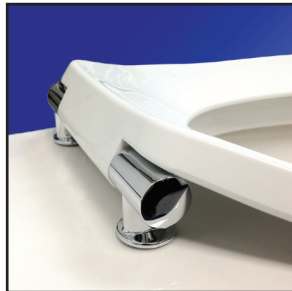

Commercial Open Front Less Cover EZ Close™ Elongated Plastic Toilet Seat with Chrome Hinge

Model No. C106CEZ-00

- Patented Comfort™ Seats EZ Close™ damper system minimizes risk of cracked toilet bowls from slamming seats
- No pinching of fingers - Safer for children in schools, nurseries, and daycares
- Gently Tap the Seat and it Slowly Closes
- Anti-skid bushing/washer prevents movement and loosening of seat
- Hinge functions as both a standard check and self-sustaining check model
- Perfect for Health Care/Assisted Living/Hospitality environments
- Hinges are completely hidden under the seat to minimize risk of pinching
- Chrome finish metal hinge for ease of cleaning and hygienic requirements
- 304 stainless steel non-corrosive hardware
- Simple to Install - Only requires an adjustable wrench

- Injection molded durable polypropylene plastic with UV protection
- Patented Comfort™ Seats EZ Close™ damper system minimizes risk of cracked toilet bowls from slamming seats
- Hinge functions as both a standard check and self-sustaining check model
- Chrome finish metal hinge for ease of cleaning and hygienic requirements
- Hinges are completely hidden under the seat to minimize risk of pinching
- No pinching of fingers - Safer for children in schools, nurseries, and day cares
- 304 stainless steel non-corrosive hardware
- Perfect for Health Care/Assisted Living/Hospitality environments
- Anti-skid rubberized bushing/washer prevents movement and loosening of seat

Seat Color/Finish

Specify white

Hinge Color/Finish

Specify white

Product Specifications

Hinge Design: External EZ Close™ hinge with 304 stainless steel mounting hardware

Ring Thickness: 7/8"

Ring Thickness with Bumper: 1"

Height of Seat with Cover: N/A

Size: ANSI Standard Toilet - Meets Z124.5 Section 5.1.2

Additional Information

All seats feature UV protection.

304 stainless steel non-corrosive hardware

Chrome finish metal EZ Close™ hinges