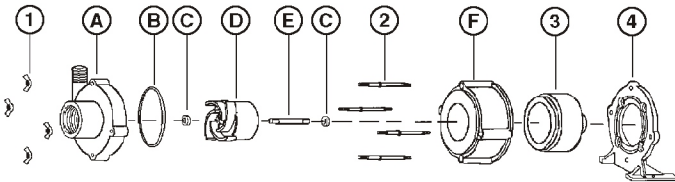

Little Giant Pump Co.

2-MDIX-SC

NOTE: Designs and dimensions may vary for various reasons (i.e. type of motor). This information should be used as general guide rather than an unqualified guarantee. Specifications are subject to change without prior notice.

Specifications

Model No.	Item No.	Intake	Discharge	Listing(s)	HP	Volts	Hertz	Amps	Watts	Performance (GPH @ Head)			Shut Off		Pwr. Cord (ft)	Weight (Lbs.)
										1'	3'	6'	Feet	PSI		
2-MDIX-SC	580509	1" FNPT	1" MNPT	UR/C-CSA	1/30	115	60	1.5	110	770	640	370	8.1	3.5	6	6.25

Replacement Parts

ITEM	PART NO.	DESCRIPTION
A	182012	Volute
B	924007	O-Ring
C	921077	Thrust Washer
D	180138	Impeller
E	180059	Shaft
F	180004	Housing
1	920020	Wing nut
2	911403	Stud, Collared
3	180602	Drive Magnet
4	180031	Mtg. Bracket