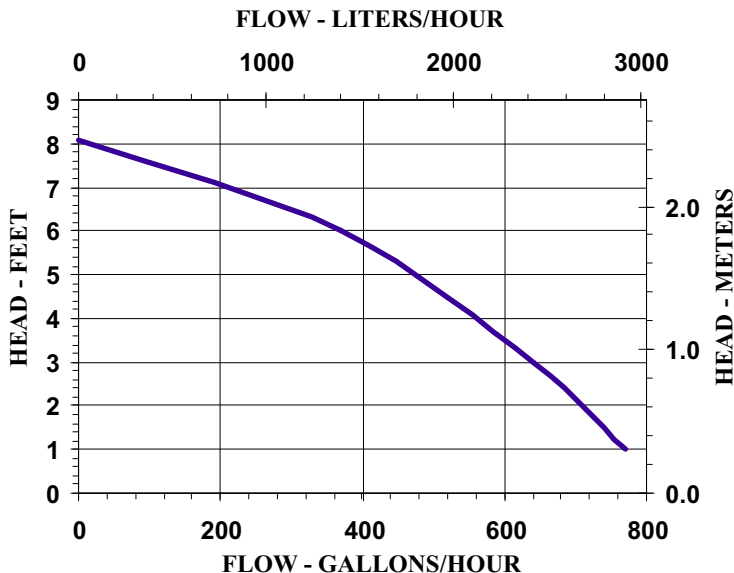

Little Giant Pump Co.
PO Box 12010
Okla. City, OK 73157
Phone: 405.947.2511
Fax: 405.228.1550
www.LittleGiantPump.com