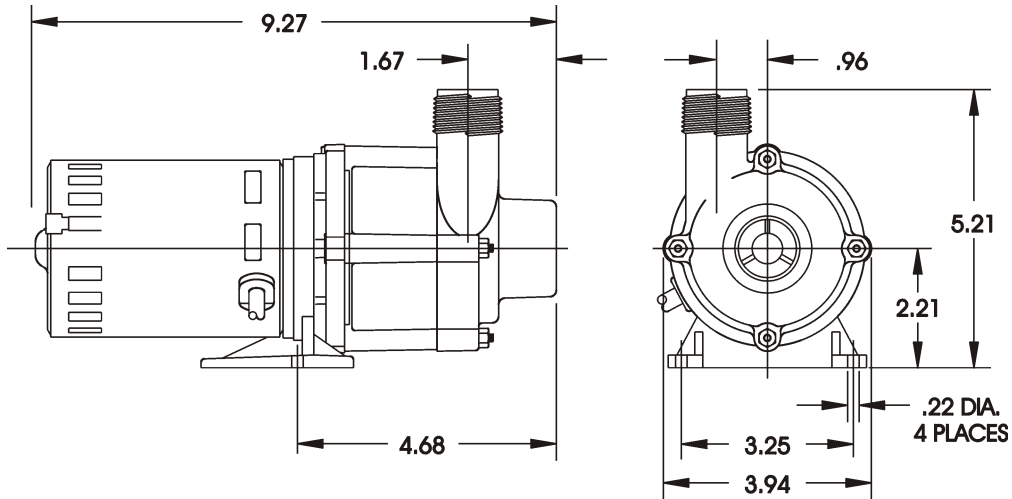

Little Giant Pump Co.

2-MDIX-SC

NOTE: Designs and dimensions may vary for various reasons (i.e. type of motor). This information should be used as general guide rather than an unqualified guarantee. Specifications are subject to change without prior notice.

Specifications

Model No.	Item No.	Intake	Discharge	Listing(s)	HP	Volts	Hertz	Amps	Watts	Performance (GPH @ Head)			Shut Off		Pwr. Cord (ft)	Weight (Lbs.)
										1'	3'	6'	Feet	PSI		
2-MDIX-SC	580509	1" FNPT	1" MNPT	UR/C-CSA	1/30	115	60	1.5	110	770	640	370	8.1	3.5	6	6.25