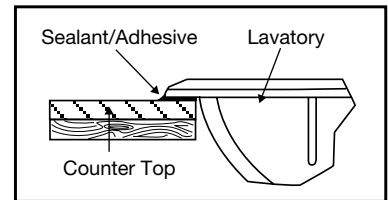

Model 251-8
 (Less faucet, drain
 assembly and supply)

Components

Model #	Description	Codes/Standards
251-4	Oval, self-rimming lavatory with 4" faucet centers. Less faucet, drain assembly and supply. Specify color.	 
251-8	Same as above with 8" faucet centers. Specify color.	
251-LO	Same as 251-4 less overflow. Specify color.	

MADE IN USA

Specifications

Model #	Description	Codes/Standards
251-4	Oval, self-rimming lavatory with 4" faucet centers.	
251-8	Oval, self-rimming lavatory with 8" faucet centers.	
251-LO	Same as 251-4 less overflow	

Specification	Description	Specification	Description
Material	Vitreous China	Shipping Weight	18.2 lbs. (8 kg)
Faucet Holes	4" - 1-3/16" or 8" - 1-7/16"	Warranty	Vitreous China - Limited Lifetime

Technical Information