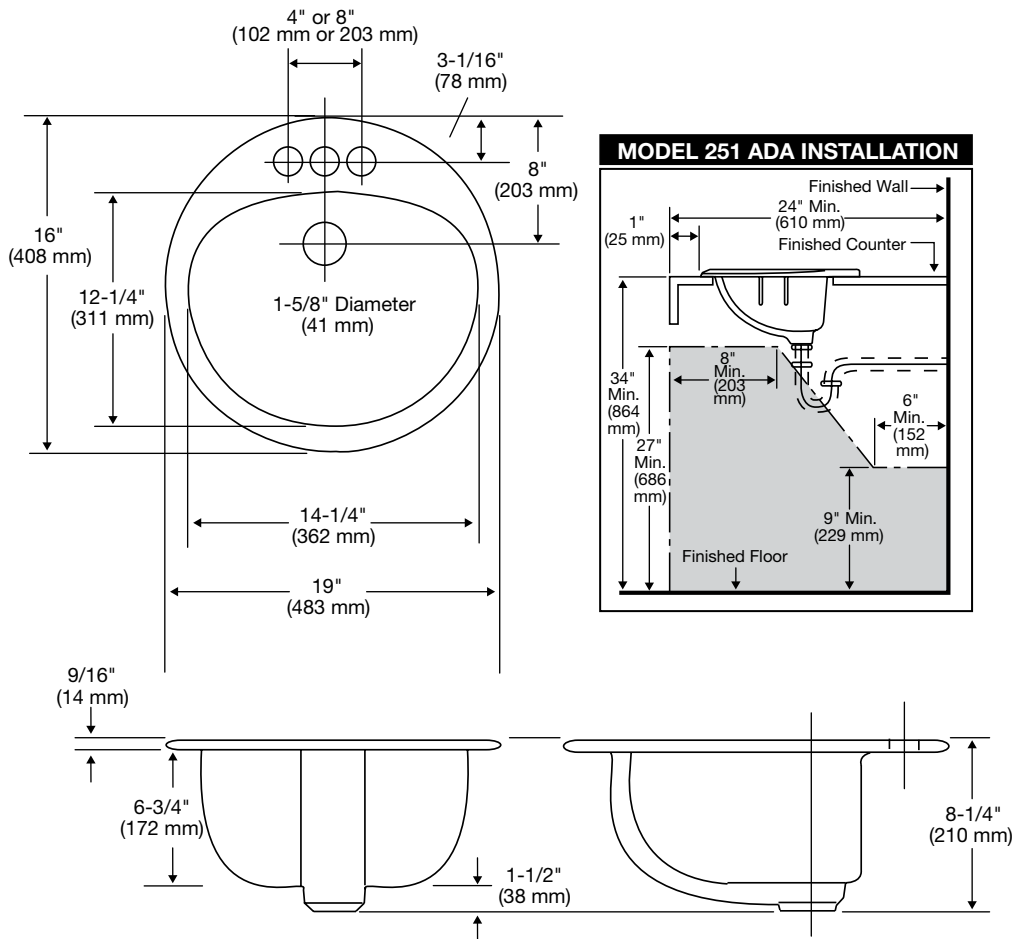

251
Alto™ II
 Oval, Vitreous China, Self-rimming Lavatory

Features

- 19" x 16" Oval, self-rimming lavatory
- 14-1/4" x 12-1/4" basin
- Complies with ADA requirements for accessibility
- Concealed front overflow
- Available in 4" or 8" faucet centers
- The Mansfield® limited lifetime warranty
- Available in White and Standard Colors: Biscuit and Bone

Model 251-8
 (Less faucet, drain
 assembly and supply)

Components

Model #	Description	Codes/Standards
251-4	Oval, self-rimming lavatory with 4" faucet centers. Less faucet, drain assembly and supply. Specify color.	 
251-8	Same as above with 8" faucet centers. Specify color.	
251-LO	Same as 251-4 less overflow. Specify color.	

MADE IN USA

Specifications

Model #	Description	Codes/Standards
251-4	Oval, self-rimming lavatory with 4" faucet centers.	
251-8	Oval, self-rimming lavatory with 8" faucet centers.	
251-LO	Same as 251-4 less overflow	

Specification	Description	Specification	Description
Material	Vitreous China	Shipping Weight	18.2 lbs. (8 kg)
Faucet Holes	4" - 1-3/16" or 8" - 1-7/16"	Warranty	Vitreous China - Limited Lifetime

Technical Information