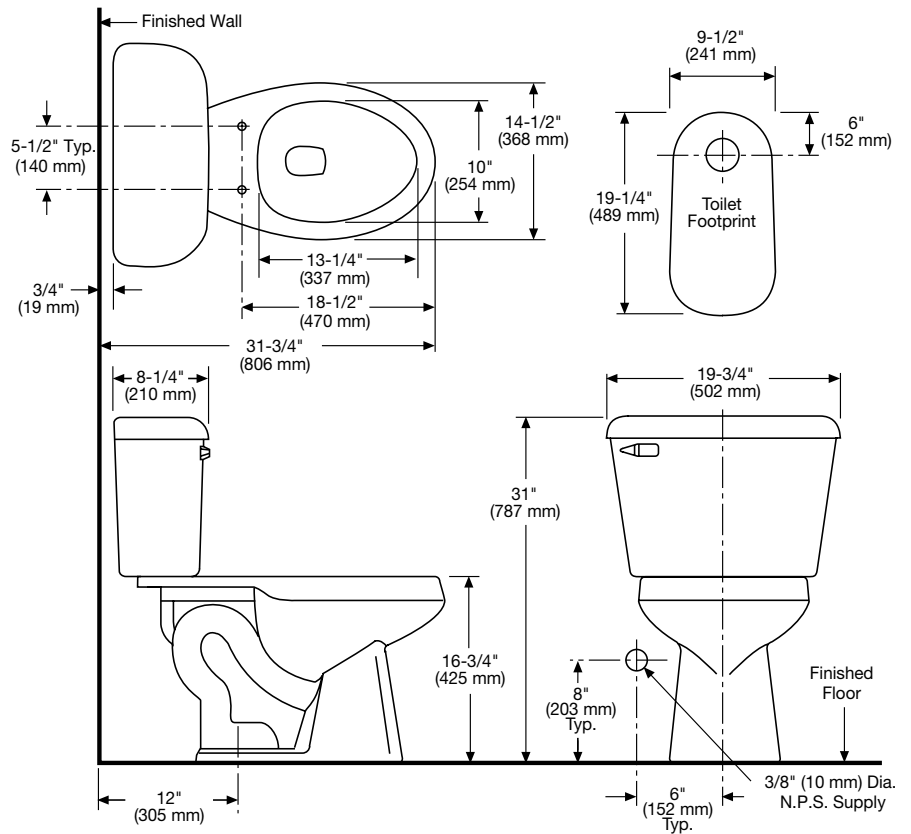

4137-3121

Alto®

SmartHeight™, Elongated Front, Vitreous China, Two-Piece Toilet

Specifications

Model #	Description	Codes/Standards
4137-3121	SmartHeight™, elongated front (1.28 gpf/4.86 lpf) two-piece toilet	

Specification	Description	Specification	Description
Material	Vitreous china	Trap Diameter	2"
Water Pressure Range	20 to 80 PSI	Trap Seal	2-5/8"
Flush System	3" hybrid flush valve	Rough-in	12"
Water Usage	1.28 gpf / 4.86 lpf	Shipping Weight	Model 4137 - 56 lbs. Model 3121 - 34 lbs., Models 4137CTK and 4137LTCTK - 92 lbs.
Water Surface Area	9-1/8" X 10-3/4"	Warranty	Vitreous China - Limited Lifetime Tank Trim - Limited One Year
MaP Rating	600 grams		

Technical Information

See our complete line of acrylic and vitreous china bathroom fixtures, plastic tank trim and plumbing products.

These dimensions are nominal and subject to change without notice.

Fixture performance and specifications meet or exceed ASME A112.19.2-2008/CSA B45.1-08 standards, and other state and local codes.

MADE IN USA