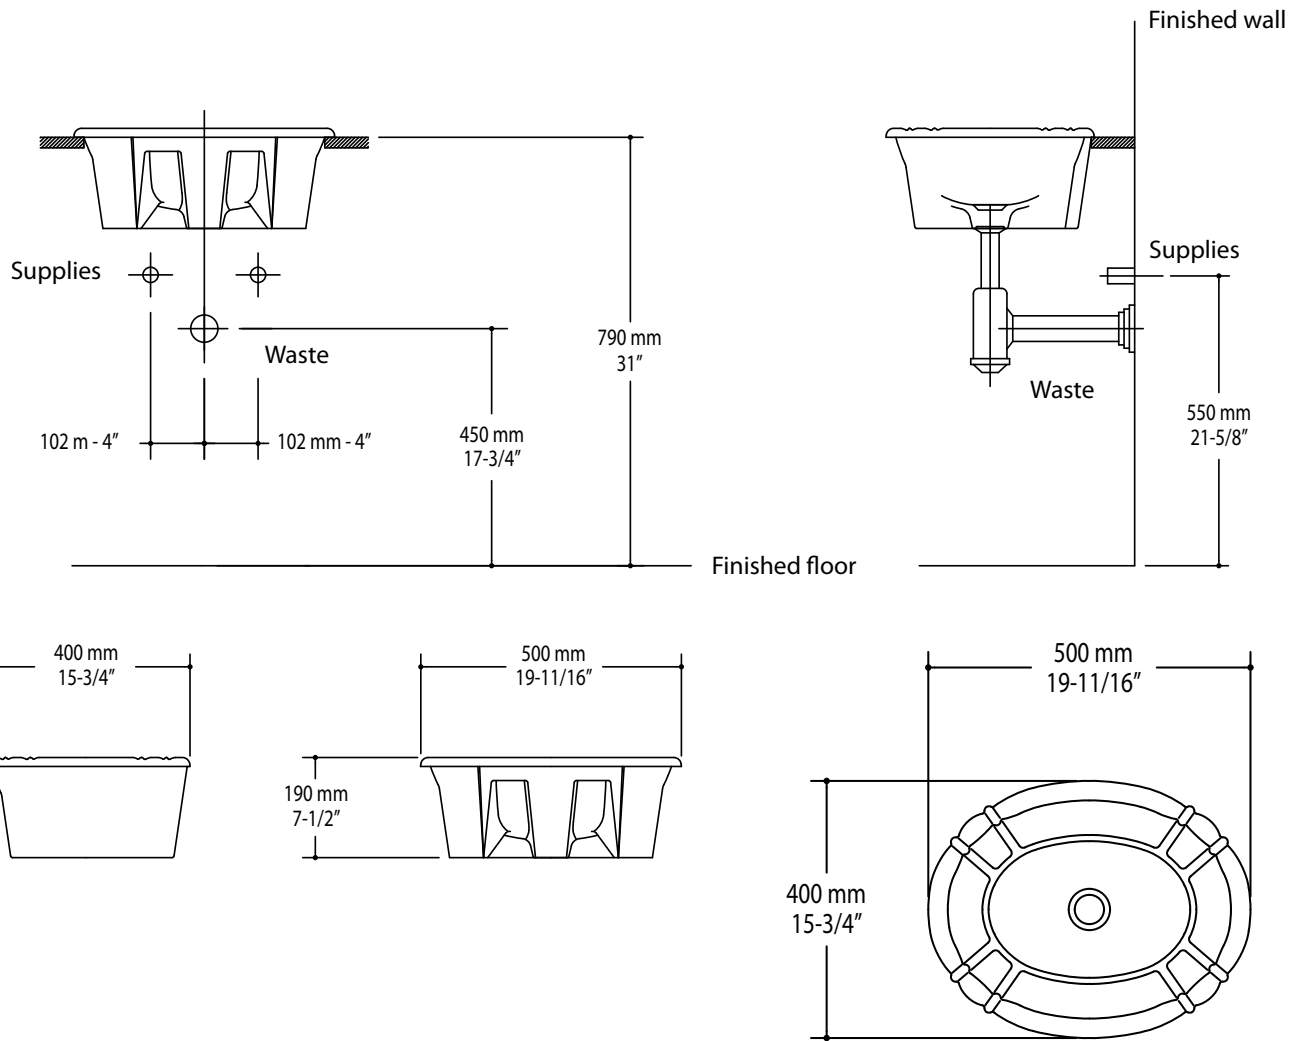

299NS
Romanesque™
 Vitreous China, Self-rimming Lavatory

Features

- 19-11/16" x 15-3/4" self-rimming lavatory
- 17-3/4" x 14-3/8" basin
- Rear Overflow
- The Mansfield® Limited Lifetime Warranty
- Available in White, Standard Colors: Biscuit and Bone

Model 299NS
 (Less faucet, drain assembly and supply)

Components

Model #	Description	Codes/Standards
299NS	Self-rimming lavatory. Less faucet, drain assembly and supply. Specify color.	

Specifications

Model #	Description	Codes/Standards
299NS	Self-Rimming, Vitreous China Lavatory	

Specification	Description	Specification	Description
Material	Vitreous China	Shipping Weight	Model 299NS - 24 lbs. (11 kg)
Warranty	Vitreous China - Limited Lifetime		

Technical Information

See our complete line of acrylic and vitreous china bathroom fixtures, plastic tank trim and plumbing products.

These dimensions are nominal and subject to change without notice.

Fixture performance and specifications meet or exceed ASME A112.19.2-2008/CSA B45.1-08 standards, and other state and local codes.