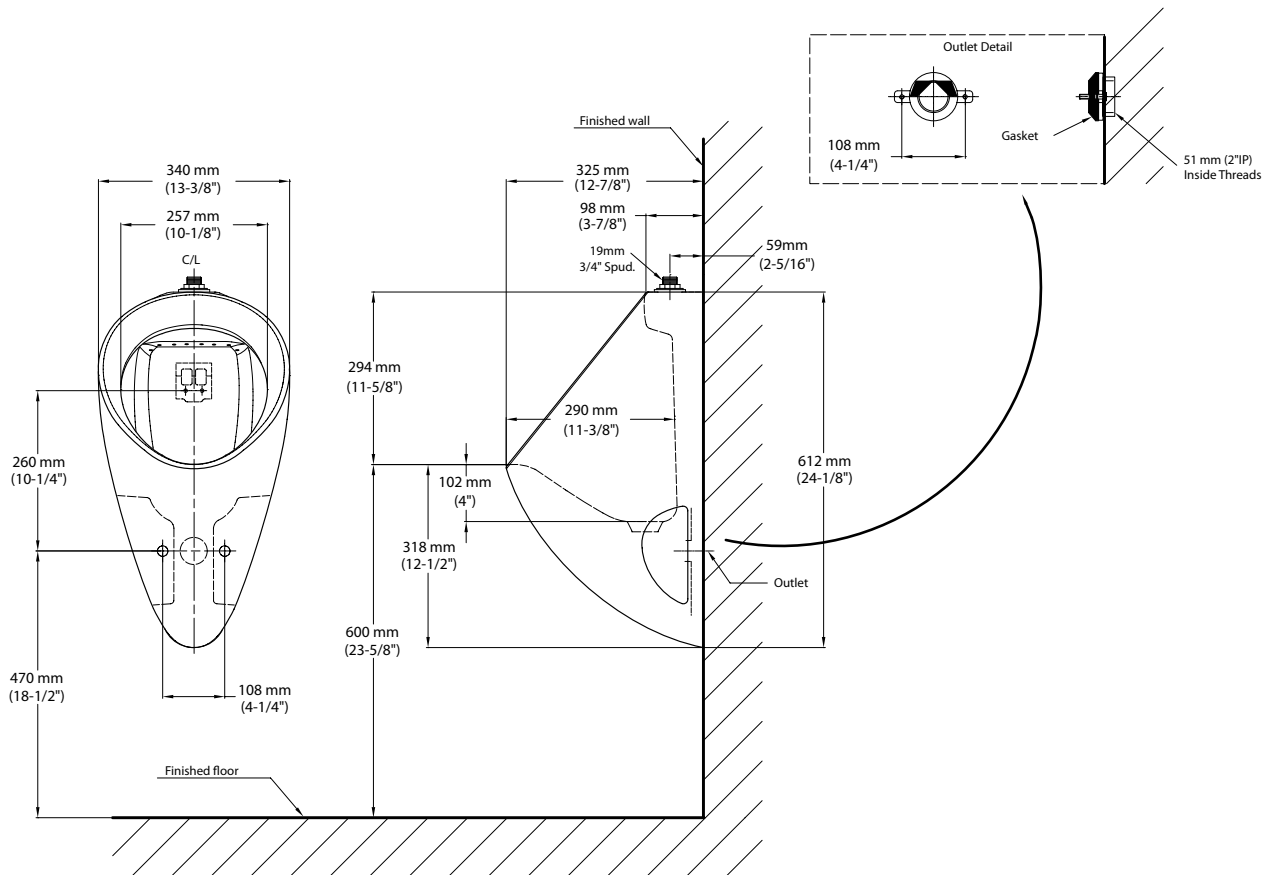

421 Brevity®

High Efficiency 1-Pint, Vitreous China Urinal

Features

- Wall-mount, wash-out flush action urinal with extended sides
- .125 Gpf / .4732 Lpf
- 13-3/8" x 24-1/8" x 12-7/8"
- Includes flushing rim and integral strainer
- The Mansfield® limited lifetime warranty
- Available in White

Model 421
(Less flushometer)

Components

Model #	Description	Codes/Standards
421	Vitreous china wall-mount, wash-out (.125 Gpf/.4732 Lpf) urinal. Fitted with 2" outlet spud including all gaskets, bolts and washers. Mounting bracket included. Less flushometer.	 

Specifications

Model #	Description	Codes/Standards
421	High Efficiency 1-Pint, Vitreous China Urinal	 

Specification	Description	Specification	Description
Material	Vitreous China	Rough-in	Wall-mount
Water Usage	0.125 gpf / .4732 lpf	Shipping Weight	Model 421 - 39 lbs. (18 kg)
Inlet	3/4"	Warranty	Vitreous China - Limited Lifetime
Outlet	2"		

Technical Information

See our complete line of acrylic and vitreous china bathroom fixtures, plastic tank trim and plumbing products.

These dimensions are nominal and subject to change without notice.
 Fixture performance and specifications meet or exceed ASME A112.19.2-2008/CSA B45.1-08 standards, and other state and local codes.